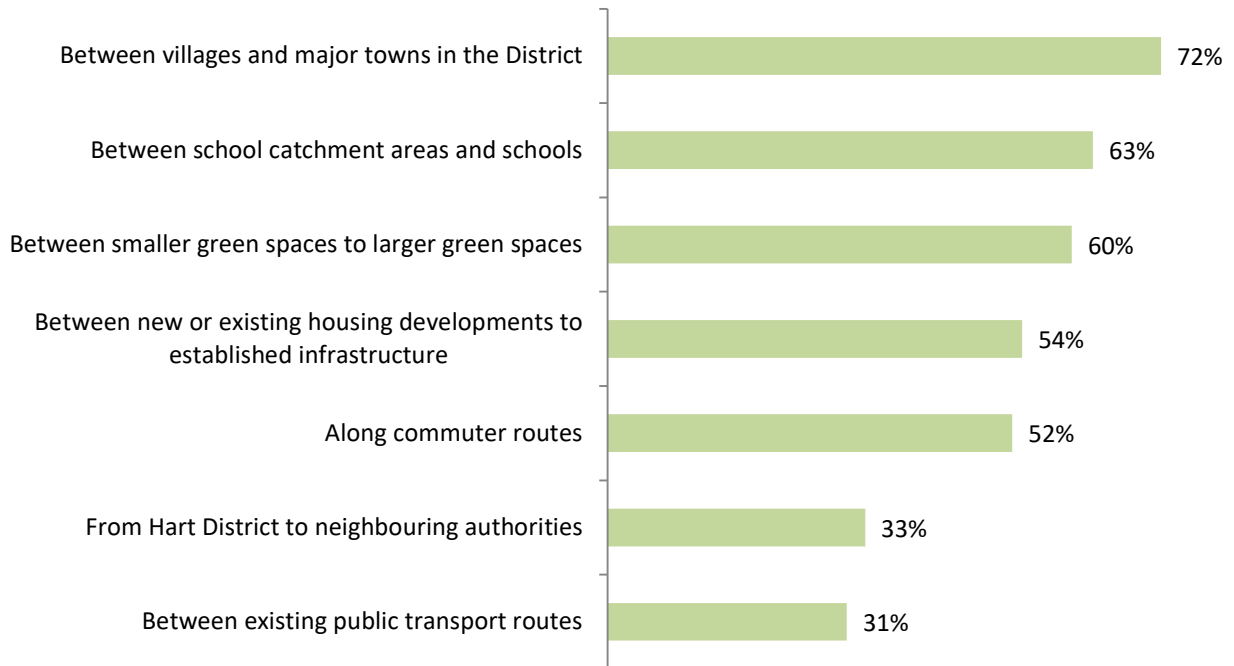

Green Grid Survey - Summary

Survey Profile – 554 responses

Survey Questions

Who should the Green Grid be for?

Other potential users:

What should it do?

- Provide key transport routes for active travel to work, school and other key destinations
- Increase access and awareness of Hart's green spaces
- Create safe spaces free from crime, environmental and traffic hazards
- Increase educational opportunities to learn about nature and the environment
- Increase conservation opportunities to enhance nature and ecosystems

Where should the Green Grid go?

What should the Green Grid look like?

What makes a space safe?