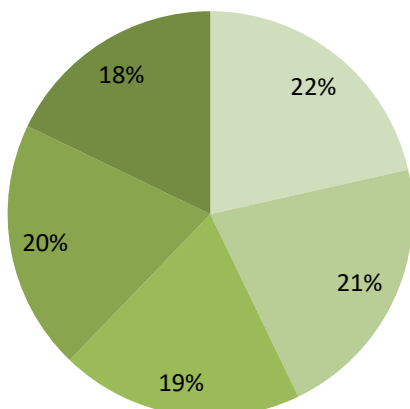

Green Grid Survey - Summary

Survey Profile – 554 responses

Survey Questions

Who should the Green Grid be for?

Other potential users:

What should it do?

- Provide key transport routes for active travel to work, school and other key destinations
- Increase access and awareness of Hart's green spaces
- Create safe spaces free from crime, environmental and traffic hazards
- Increase educational opportunities to learn about nature and the environment
- Increase conservation opportunities to enhance nature and ecosystems

Where should the Green Grid go?

What should the Green Grid look like?

What makes a space safe?