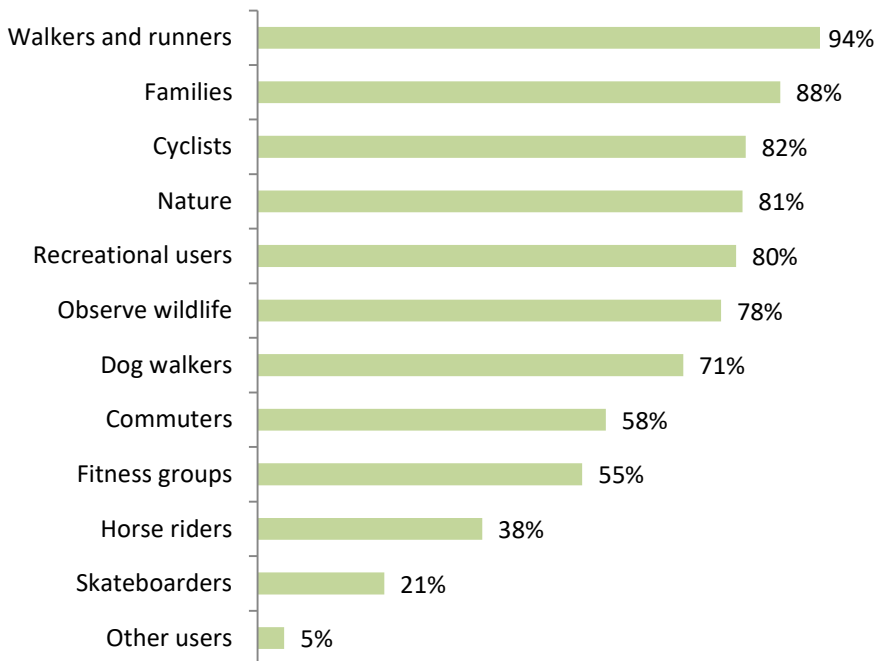

Green Grid Survey - Summary

Survey Profile – 554 responses

Survey Questions

Who should the Green Grid be for?

Other potential users:

What should it do?

- Provide key transport routes for active travel to work, school and other key destinations
- Increase access and awareness of Hart's green spaces
- Create safe spaces free from crime, environmental and traffic hazards
- Increase educational opportunities to learn about nature and the environment
- Increase conservation opportunities to enhance nature and ecosystems

Where should the Green Grid go?

What should the Green Grid look like?

What makes a space safe?