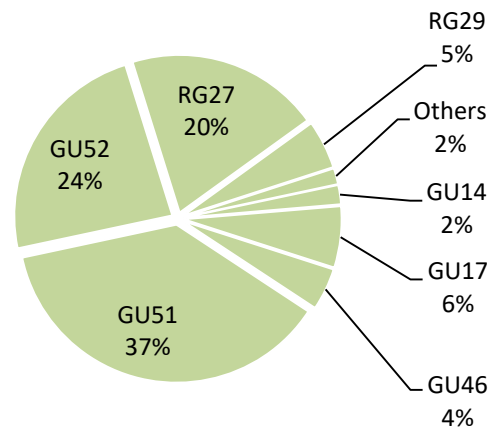

Green Grid Survey - Summary

Survey Profile – 554 responses

Survey Questions

Who should the Green Grid be for?

Other potential users:

What should it do?

- Provide key transport routes for active travel to work, school and other key destinations
- Increase access and awareness of Hart's green spaces
- Create safe spaces free from crime, environmental and traffic hazards
- Increase educational opportunities to learn about nature and the environment
- Increase conservation opportunities to enhance nature and ecosystems

Where should the Green Grid go?

What should the Green Grid look like?

What makes a space safe?