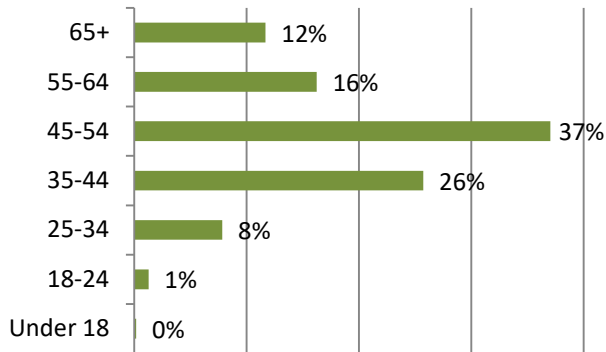

Green Grid Survey - Summary

Survey Profile – 554 responses

Survey Questions

Who should the Green Grid be for?

Other potential users:

What should it do?

- Provide key transport routes for active travel to work, school and other key destinations
- Increase access and awareness of Hart's green spaces
- Create safe spaces free from crime, environmental and traffic hazards
- Increase educational opportunities to learn about nature and the environment
- Increase conservation opportunities to enhance nature and ecosystems

Where should the Green Grid go?

What should the Green Grid look like?

What makes a space safe?