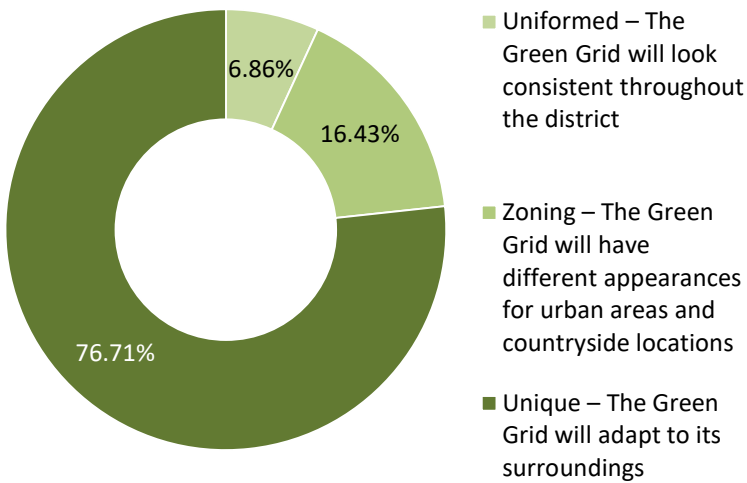

Green Grid Survey - Summary

Survey Profile – 554 responses

Survey Questions

Who should the Green Grid be for?

Other potential users:

What should it do?

- Provide key transport routes for active travel to work, school and other key destinations
- Increase access and awareness of Hart's green spaces
- Create safe spaces free from crime, environmental and traffic hazards
- Increase educational opportunities to learn about nature and the environment
- Increase conservation opportunities to enhance nature and ecosystems

Where should the Green Grid go?

What should the Green Grid look like?

What makes a space safe?