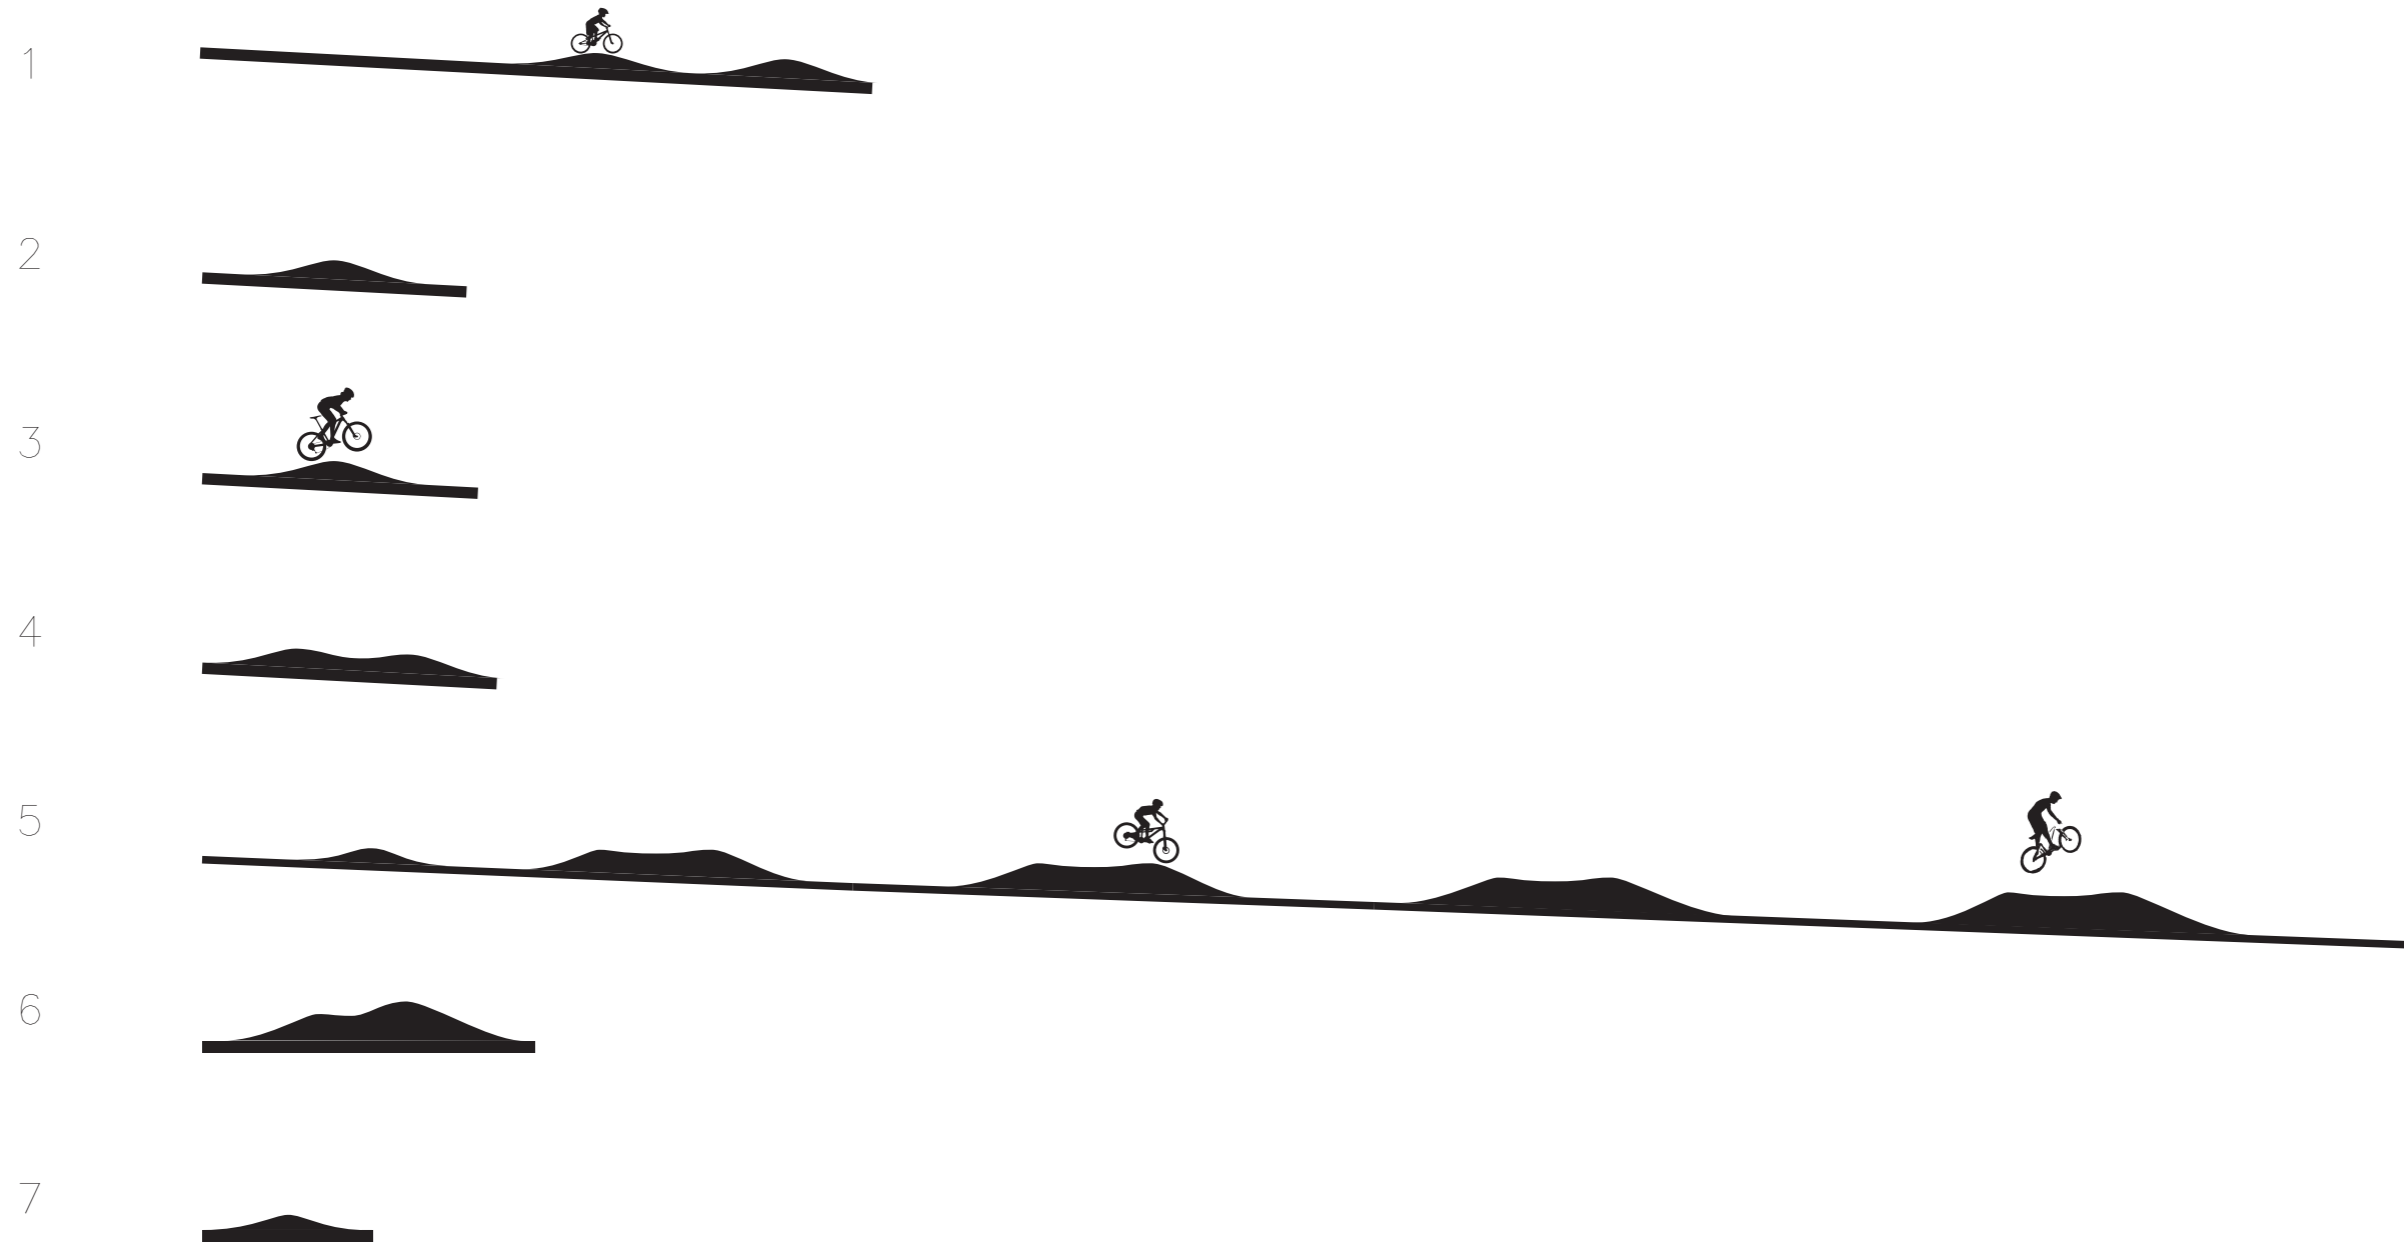

NOTES

Architrail Velosolutions UK  
 Unit 2  
 Brewery Court  
 North Street  
 Bristol  
 BS3 1JS

[uk@velosolutions.com](mailto:uk@velosolutions.com)

SCALE  
 1:200 @A3

CLIENT  
 Hart District Council

PROJECT  
 Edenbrook Bike Park

TITLE  
 Feature Sections (1 Dot)

STATUS  
 Concept Design     Planning  
 Macro Design     As Built  
 Micro Design

DATE    28/08/2019

DRAWN    EW

REVISION    2

DRAWING REF.    EDB02\_04\_1