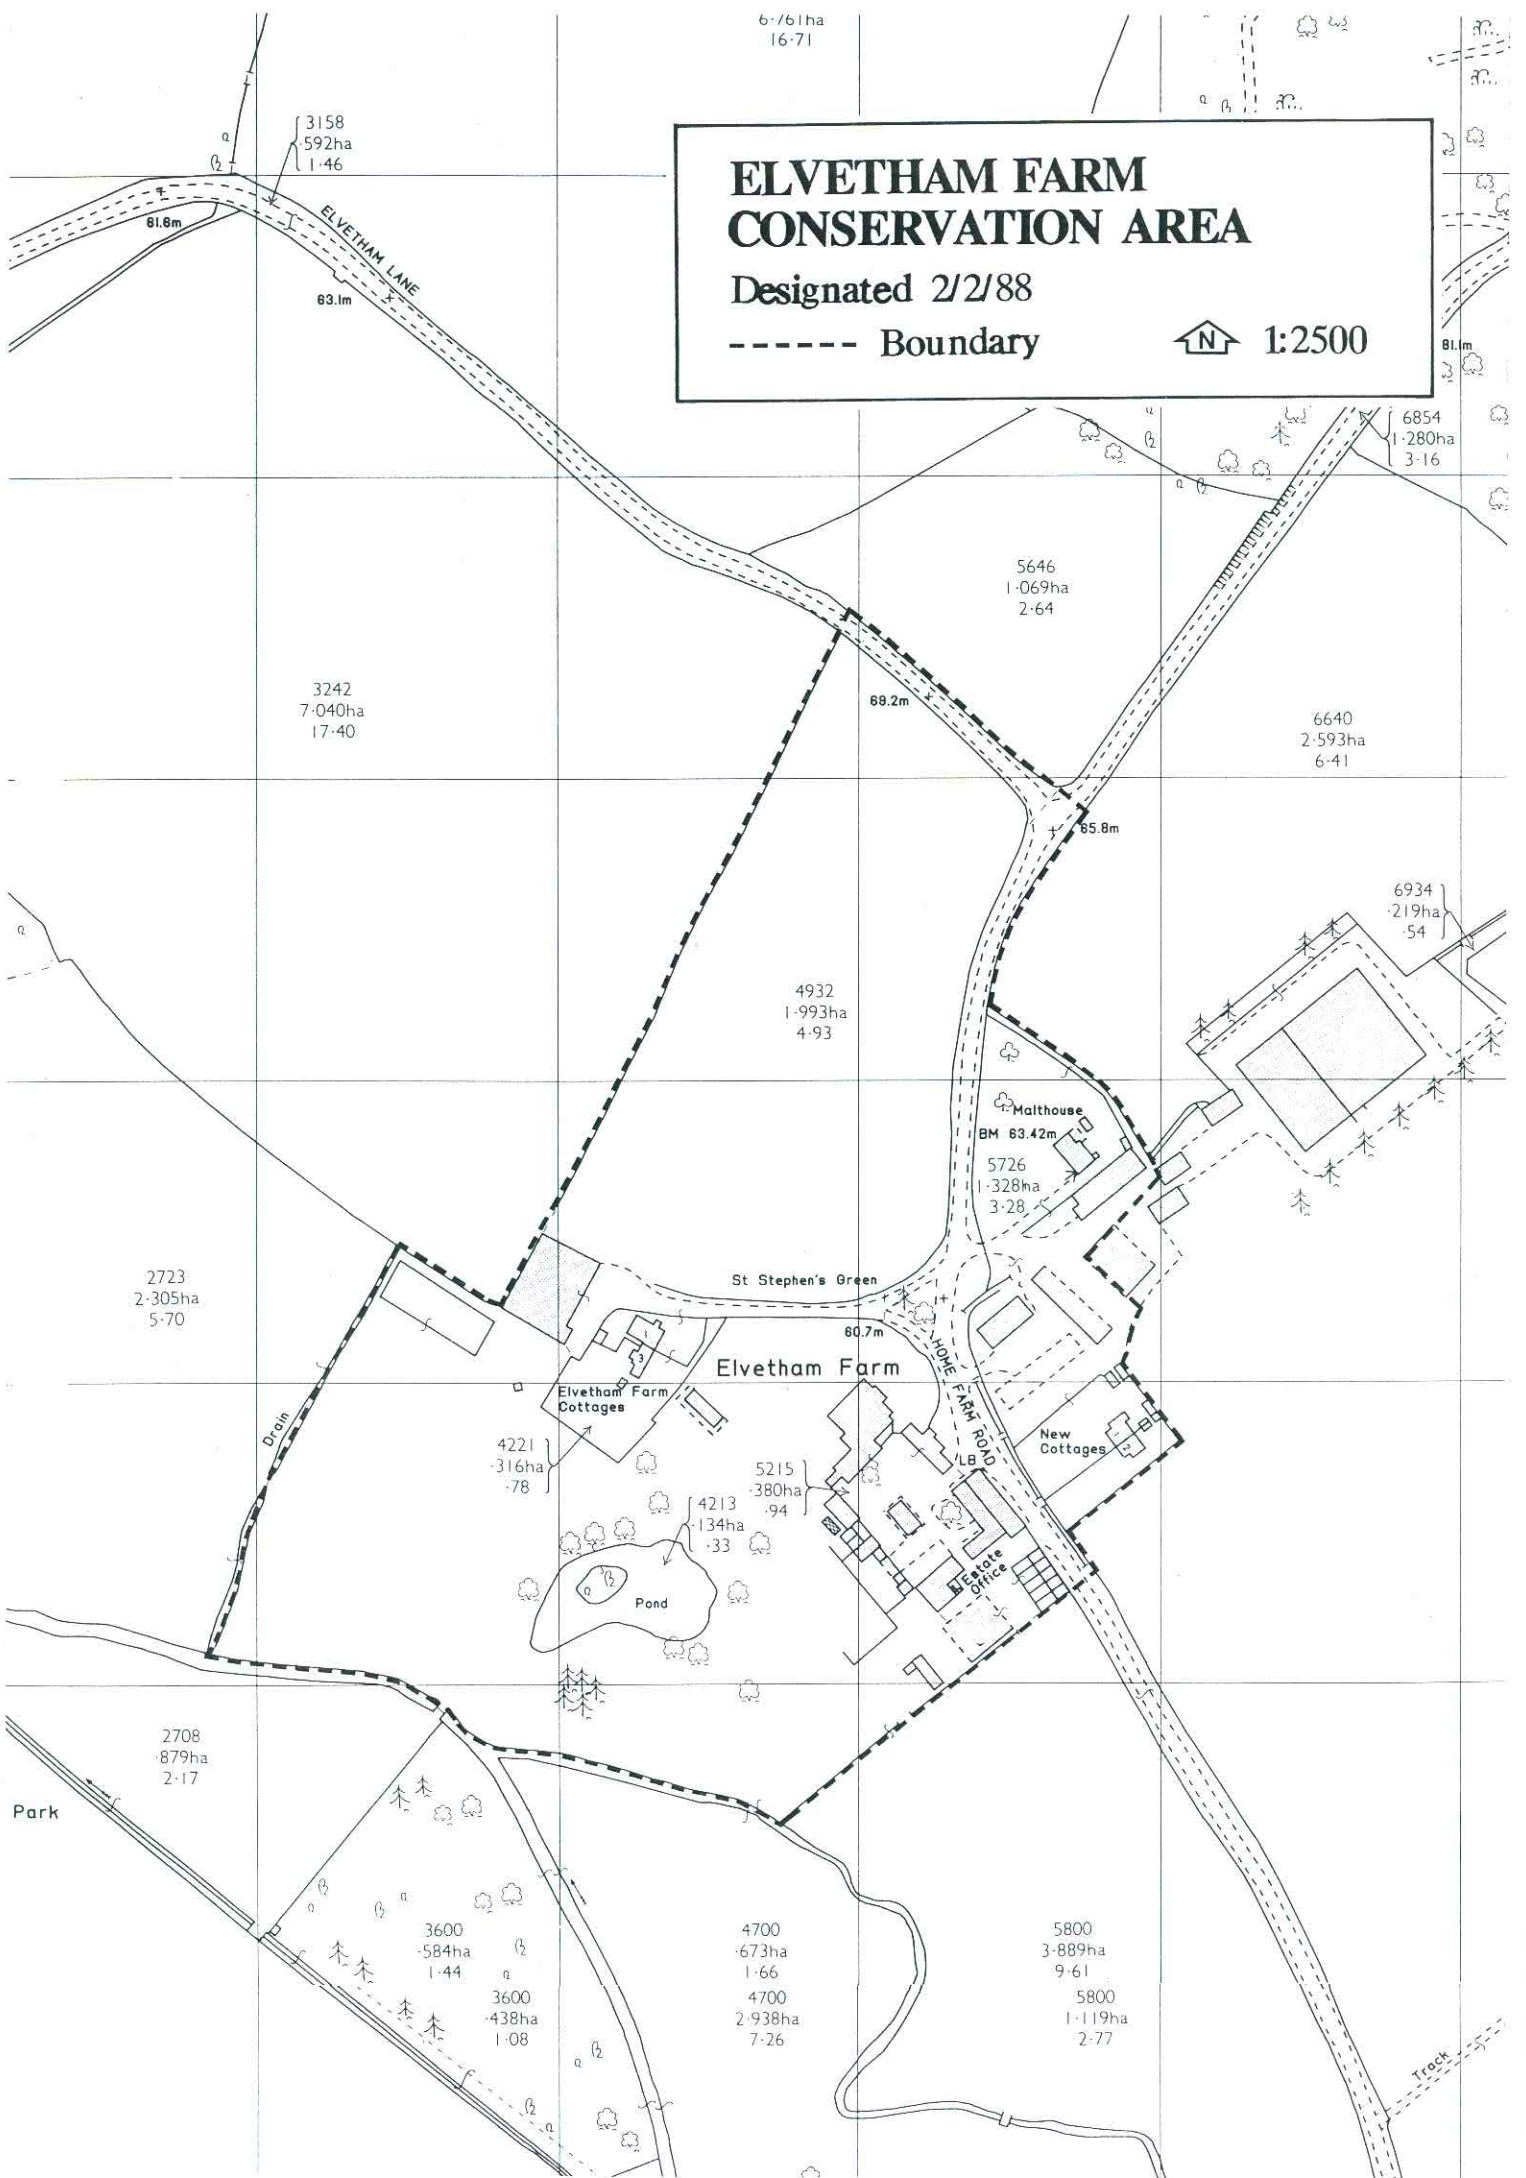

6-761ha
16-71

ELVETHAM FARM CONSERVATION AREA

Designated 2/2/88

----- Boundary

↑ N 1:2500

ELVETHAM CONSERVATION AREA

Designated 2/2/88

----- Boundary

1:2500