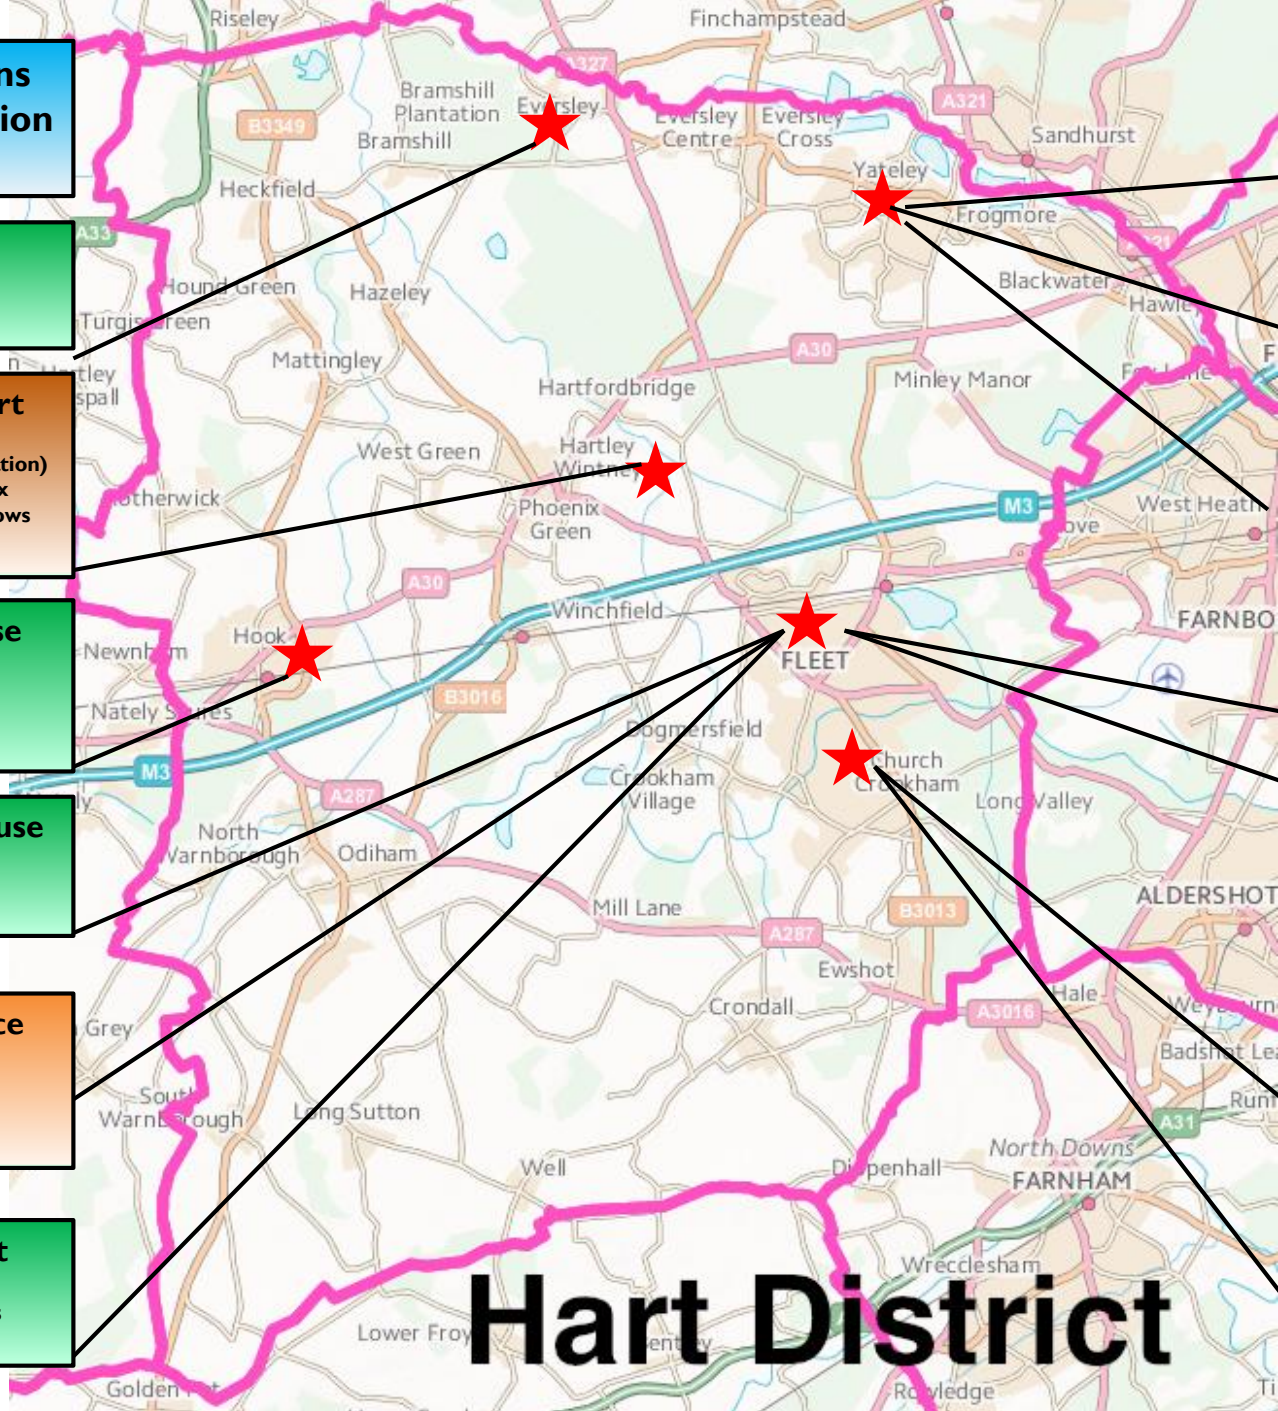

**Clearwater House
(55+)
12 x apartments
VIVID**

**Campbell Place
(60+)
(Extra Care)
74 x apartments
VIVID**

**Albany Court
(55+)
17 X apartments
VIVID**

**Hedgecroft (55+)
(Sheltered
Accommodation)
37 x Apartments
VIVID**

**Fiske Court (60+)
(SHELTERED
ACCOMMODATION)
62 x apartments
Hanover Housing**

**Hanover Close (60+)
(Sheltered Accommodation)
18 x Bungalows
Hanover Housing**

**Cotswold Court
(50+)
20 x 1 bed flats
VIVID**

**St Phillips Court
(55+)
16 x studio/1 bed flats
VIVID**

**Wickham Court
(55+)
41 x apartments
VIVID**

**Curtis Court
(60+)
27 x apartments
VIVID**

Hart District