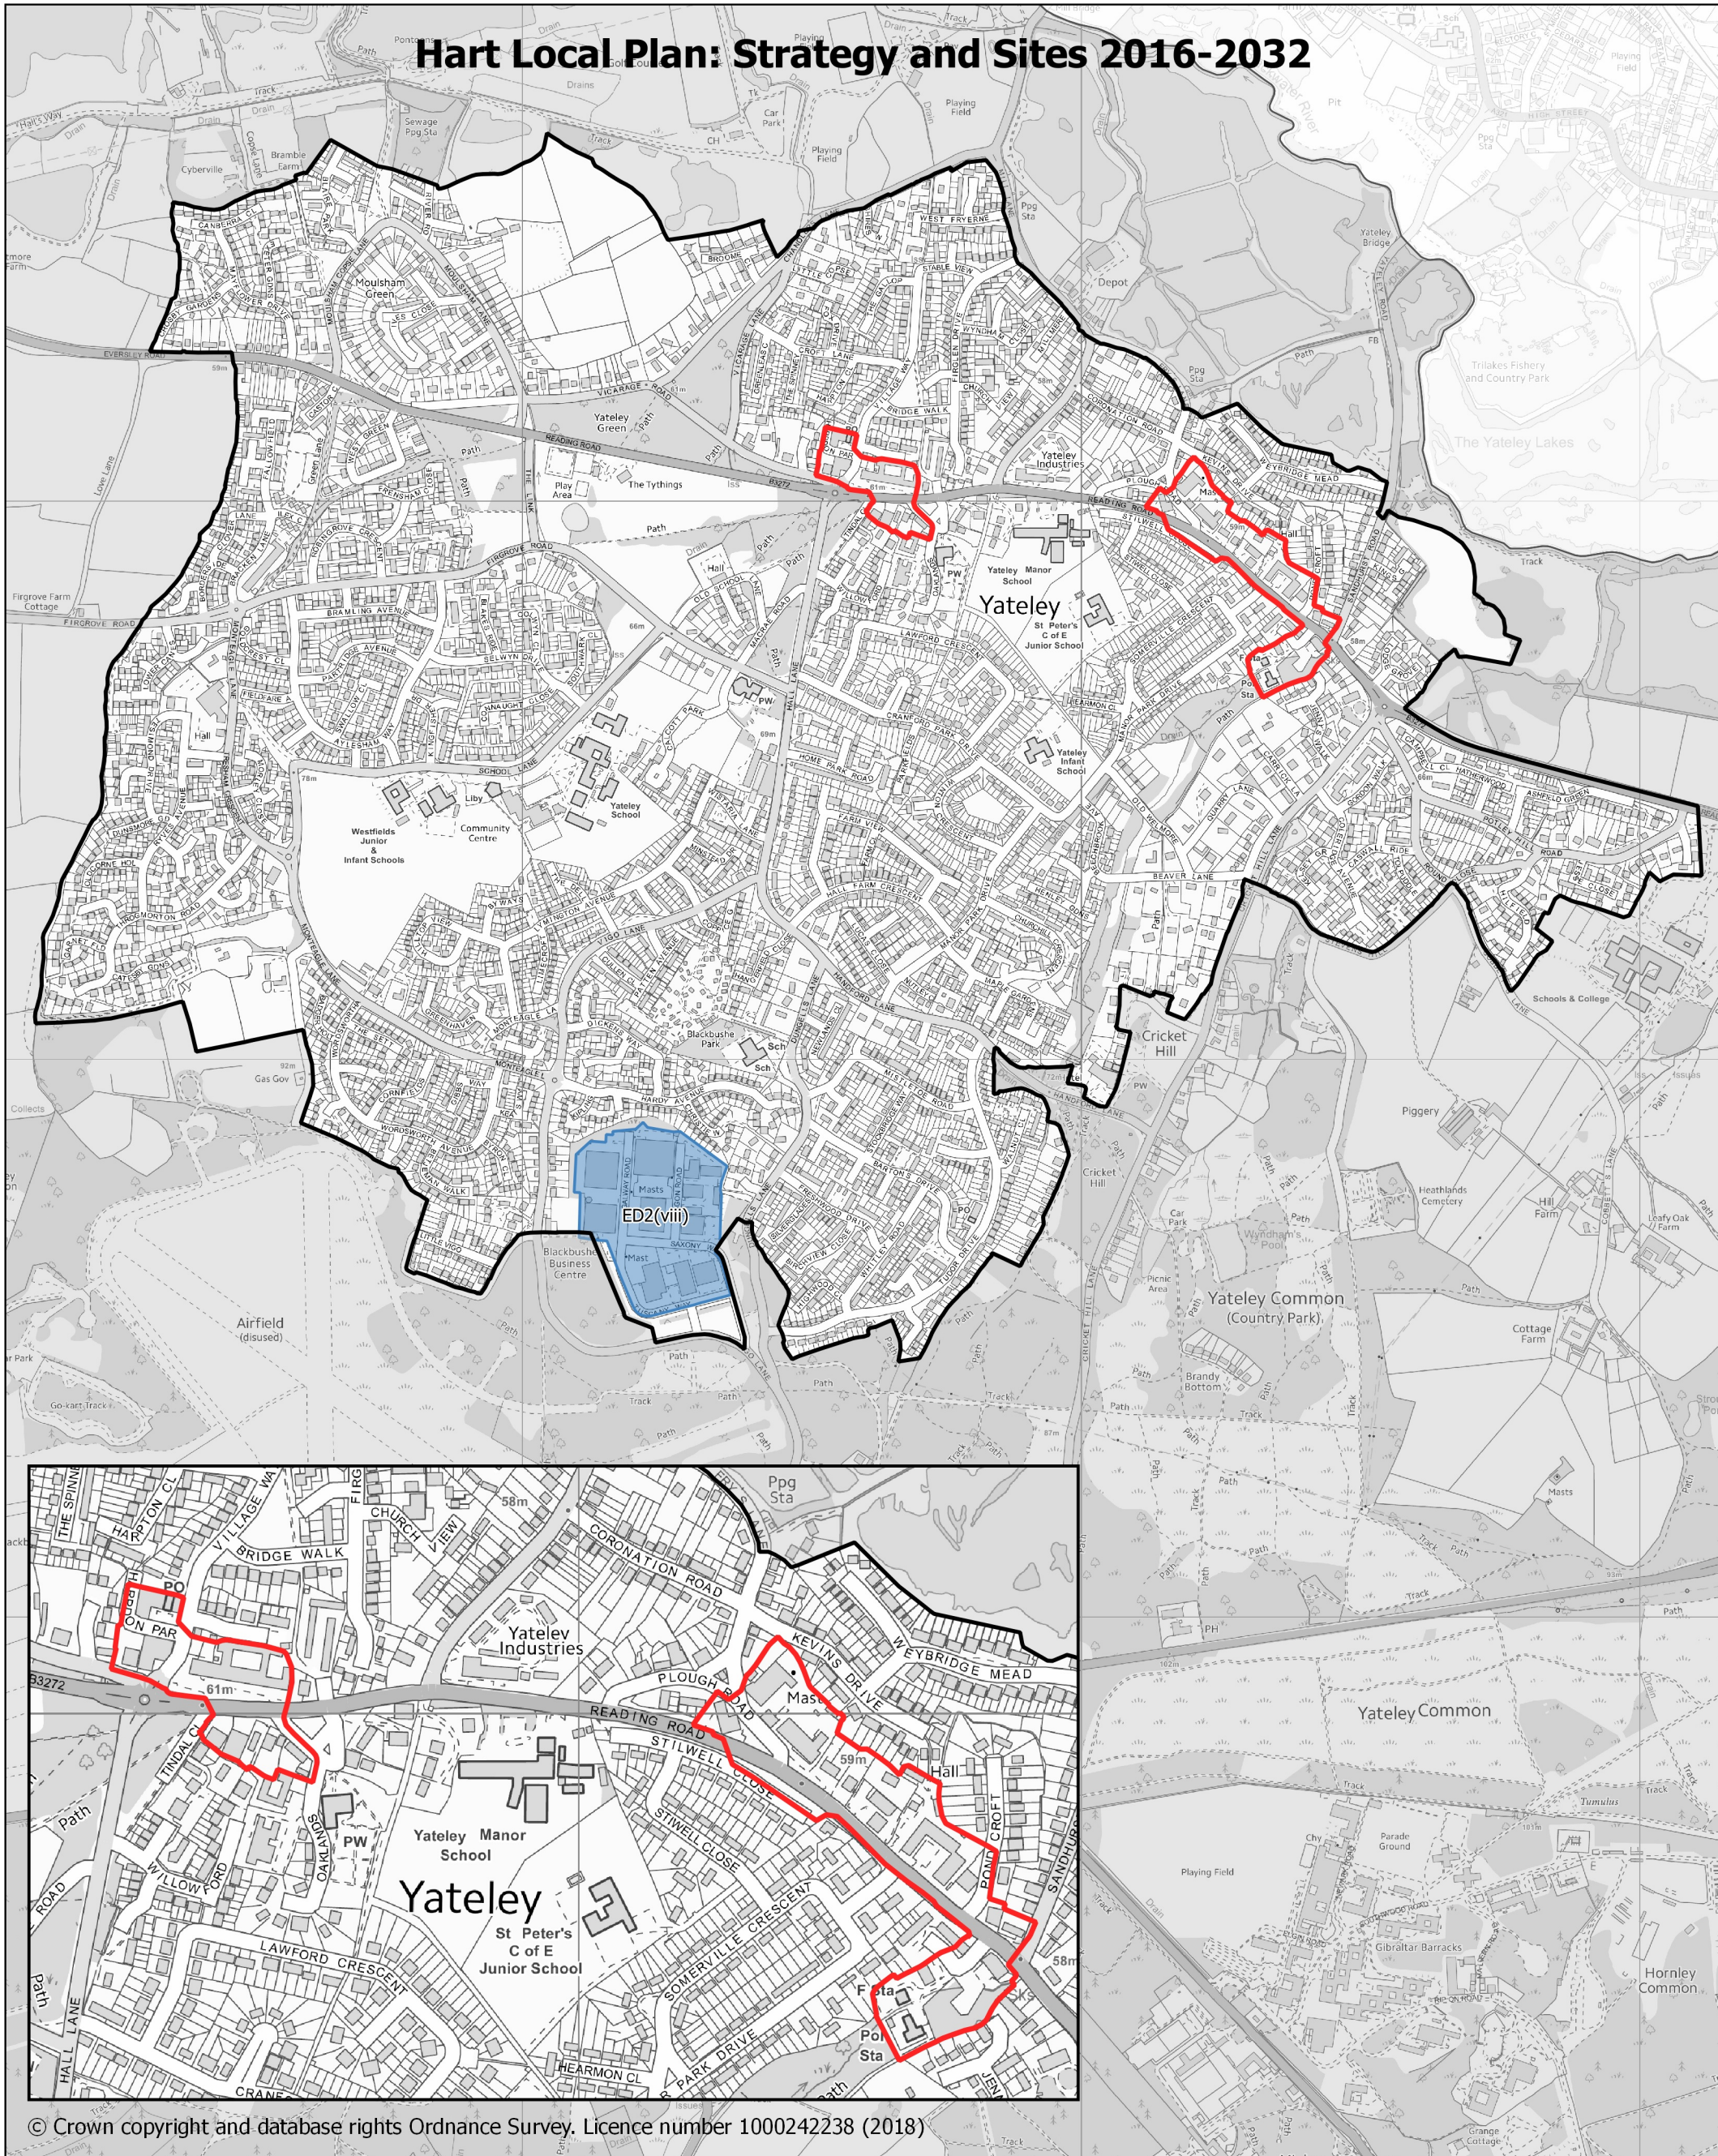

Hart Local Plan: Strategy and Sites 2016-2032

© Crown copyright and database rights Ordnance Survey. Licence number 1000242238 (2018)

- Settlement Policy Boundary
- Countryside
- ED2 Locally Important Employment Sites
- ED4 Town, District and Local Centres & ED6 Local Centres

INSET MAP 32 Yateley

1:11,000