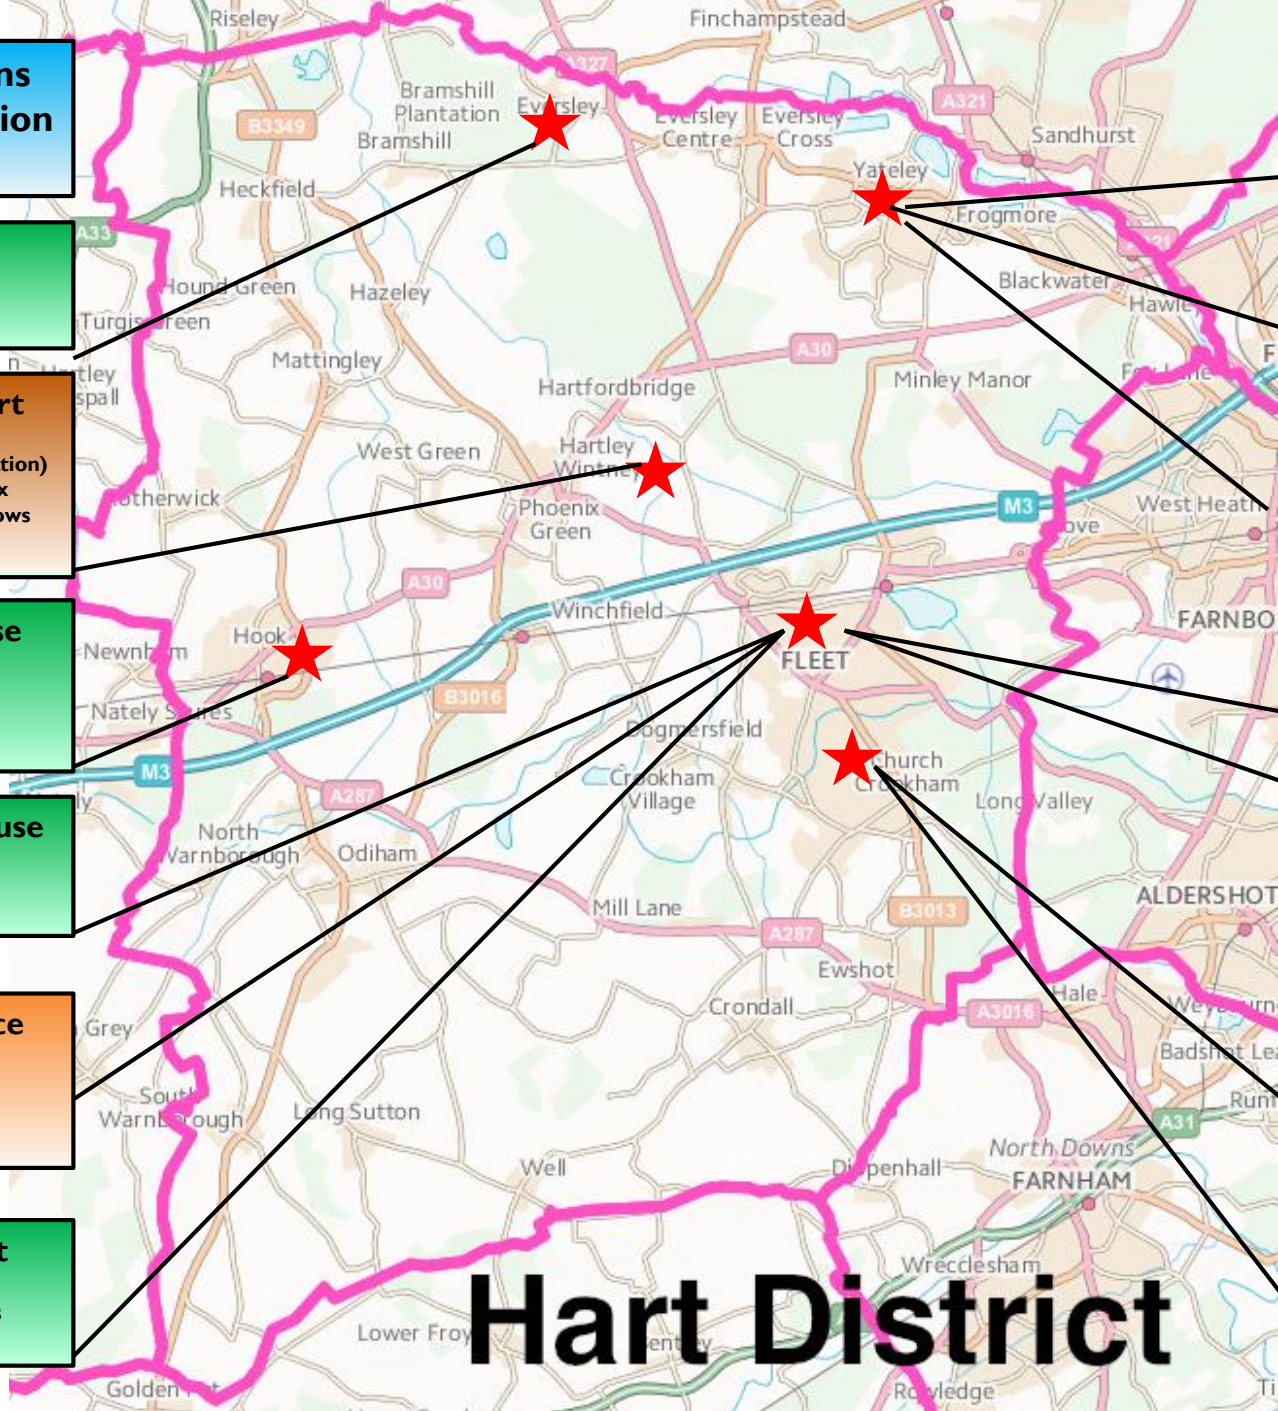

**Clearwater House  
(55+)  
12 x apartments  
VIVID**

**Campbell Place  
(60+)  
(Extra Care)  
74 x apartments  
VIVID**

**Albany Court  
(55+)  
17 X apartments  
VIVID**

**Hedgecroft (55+)  
(Sheltered  
Accommodation)  
37 x Apartments  
VIVID**

**Fiske Court (60+)  
(SHELTERED  
ACCOMMODATION)  
62 x apartments  
Hanover Housing**

**Hanover Close (60+)  
(Sheltered Accommodation)  
18 x Bungalows  
Hanover Housing**

**Cotswold Court  
(50+)  
20 x 1 bed flats  
VIVID**

# Hart District