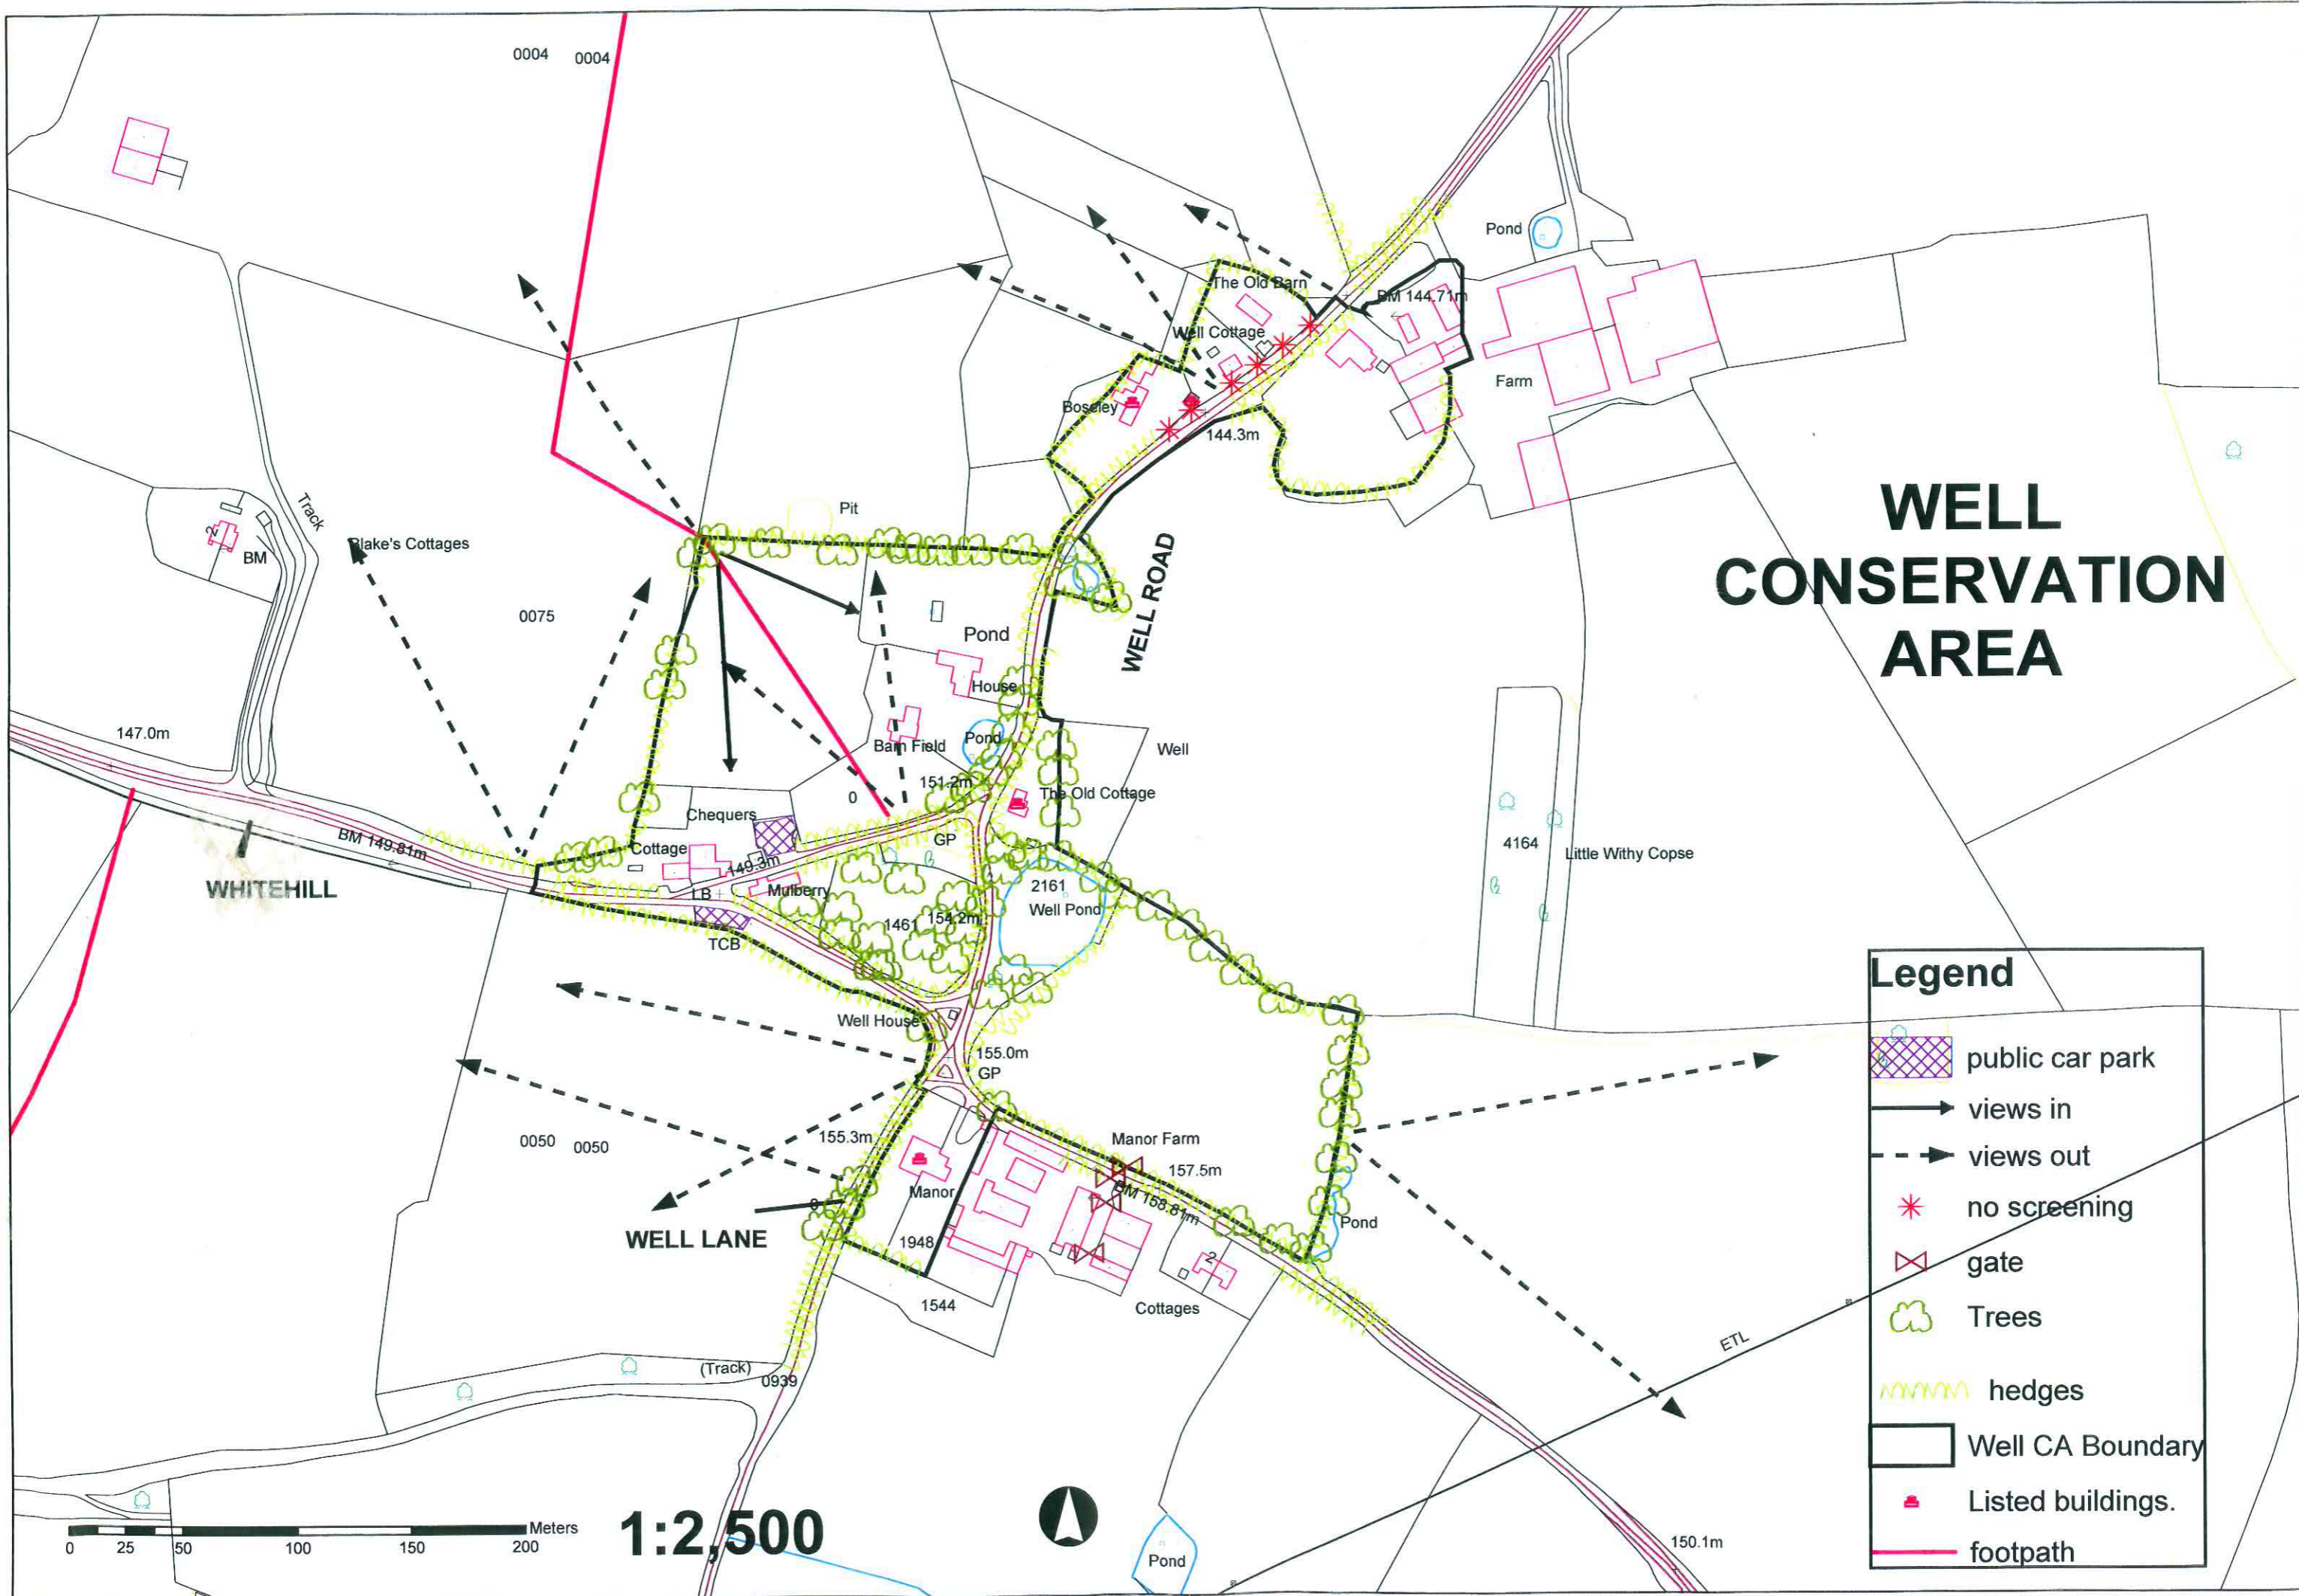

WELL CONSERVATION AREA

Legend

-  public car park
-  views in
-  views out
-  no screening
-  gate
-  Trees
-  hedges
-  Well CA Boundary
-  Listed buildings.
-  footpath

0 25 50 100 150 200 Meters

1:2,500