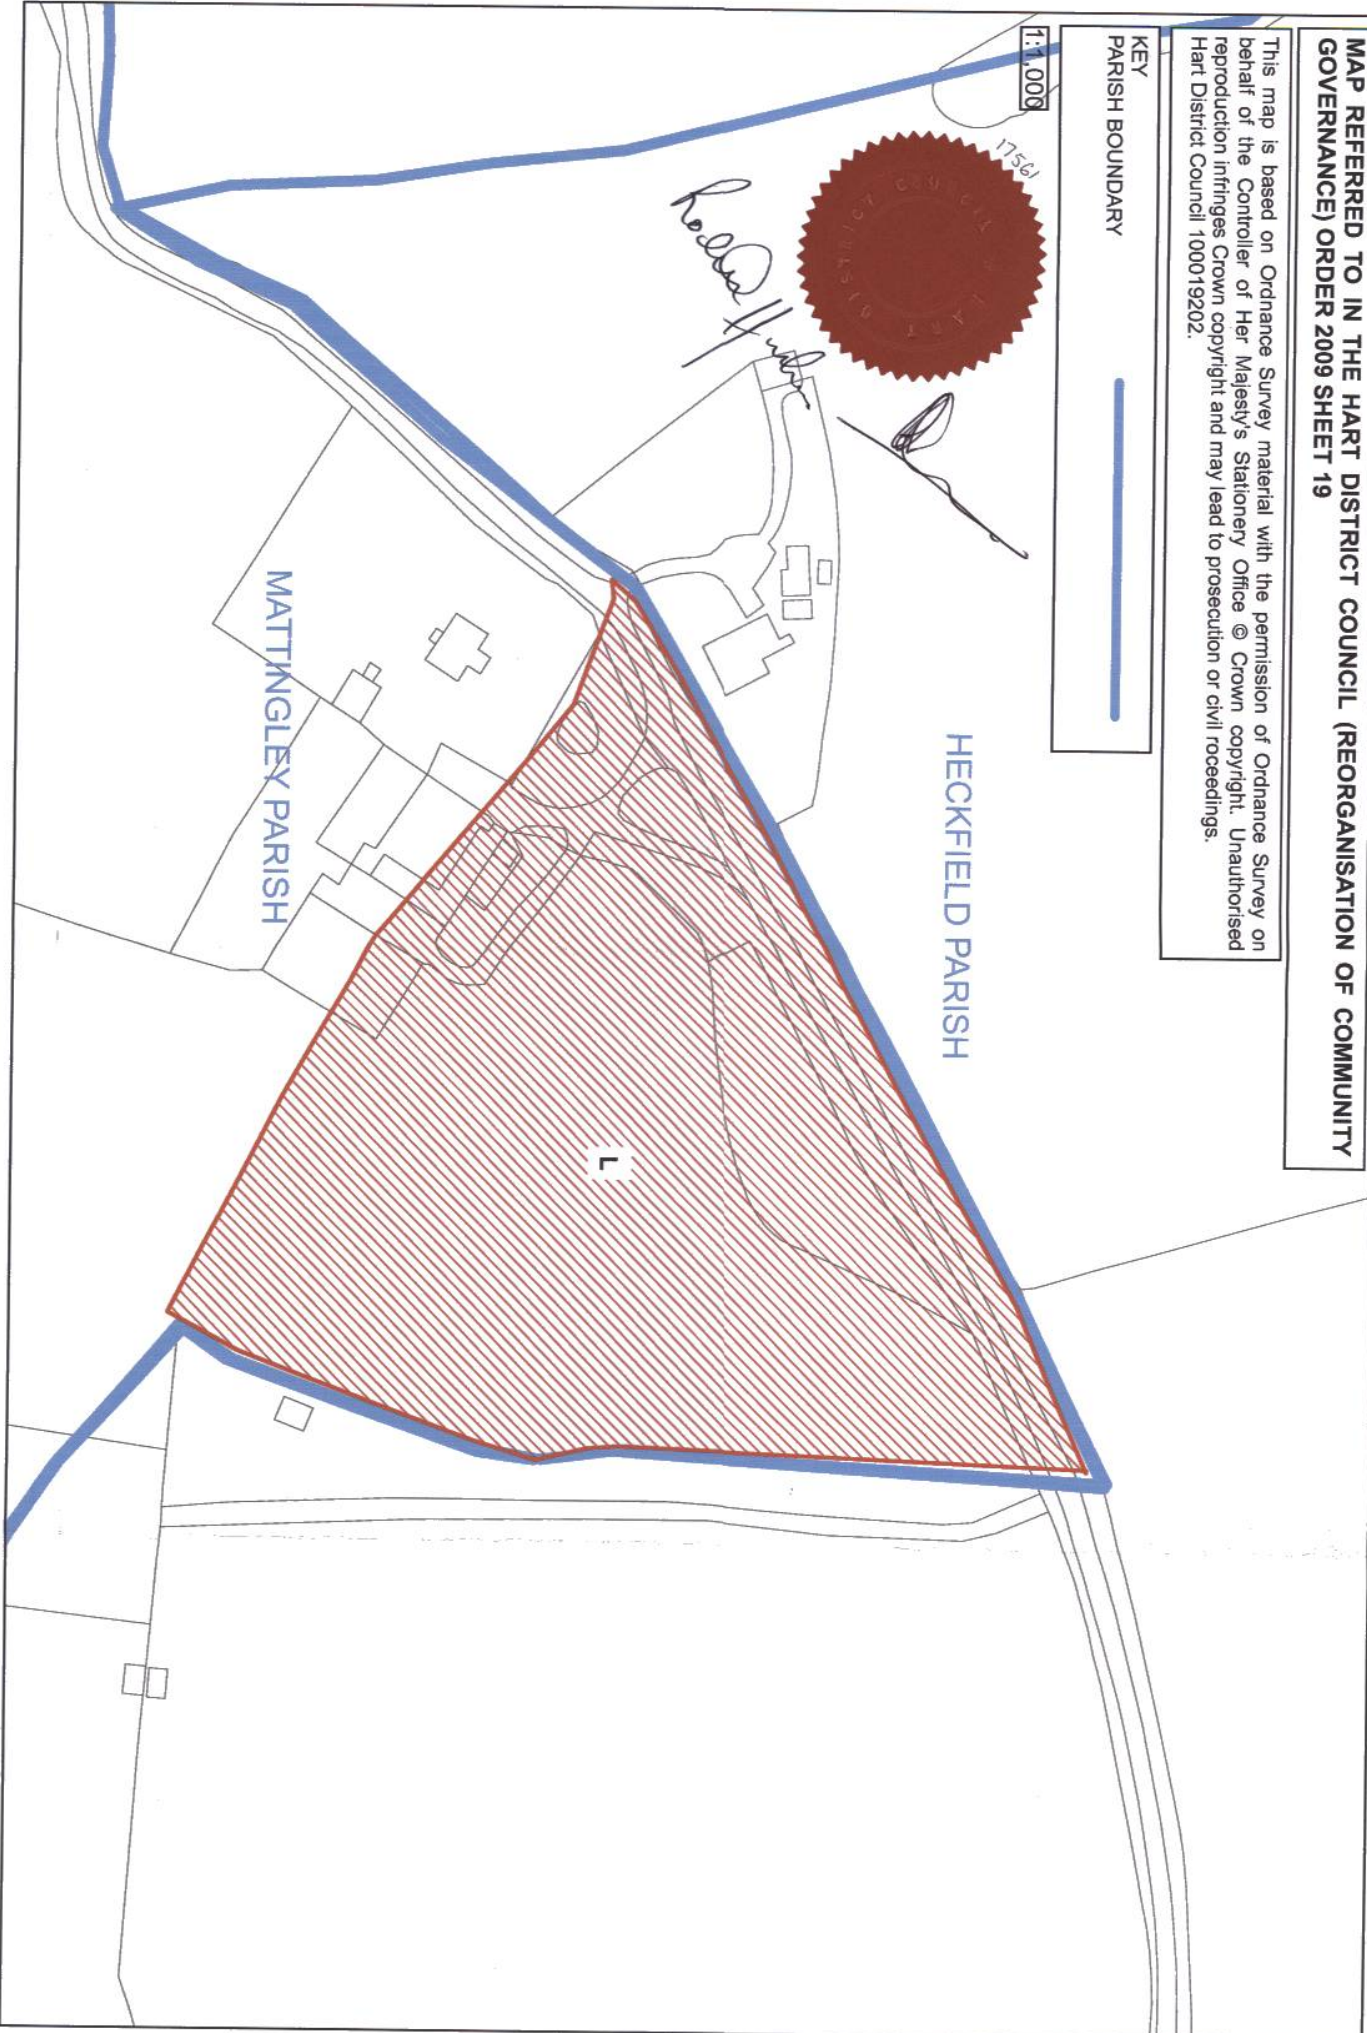

**MAP REFERRED TO IN THE HART DISTRICT COUNCIL (REORGANISATION OF COMMUNITY GOVERNANCE) ORDER 2009 SHEET 19**

This map is based on Ordnance Survey material with the permission of Ordnance Survey on behalf of the Controller of Her Majesty's Stationery Office © Crown copyright. Unauthorised reproduction infringes Crown copyright and may lead to prosecution or civil proceedings.  
Hart District Council 100019202.

**KEY**  
PARISH BOUNDARY

1:1,000

HECKFIELD PARISH

MATTINGLEY PARISH

L

*Roderic Hudd*

1756