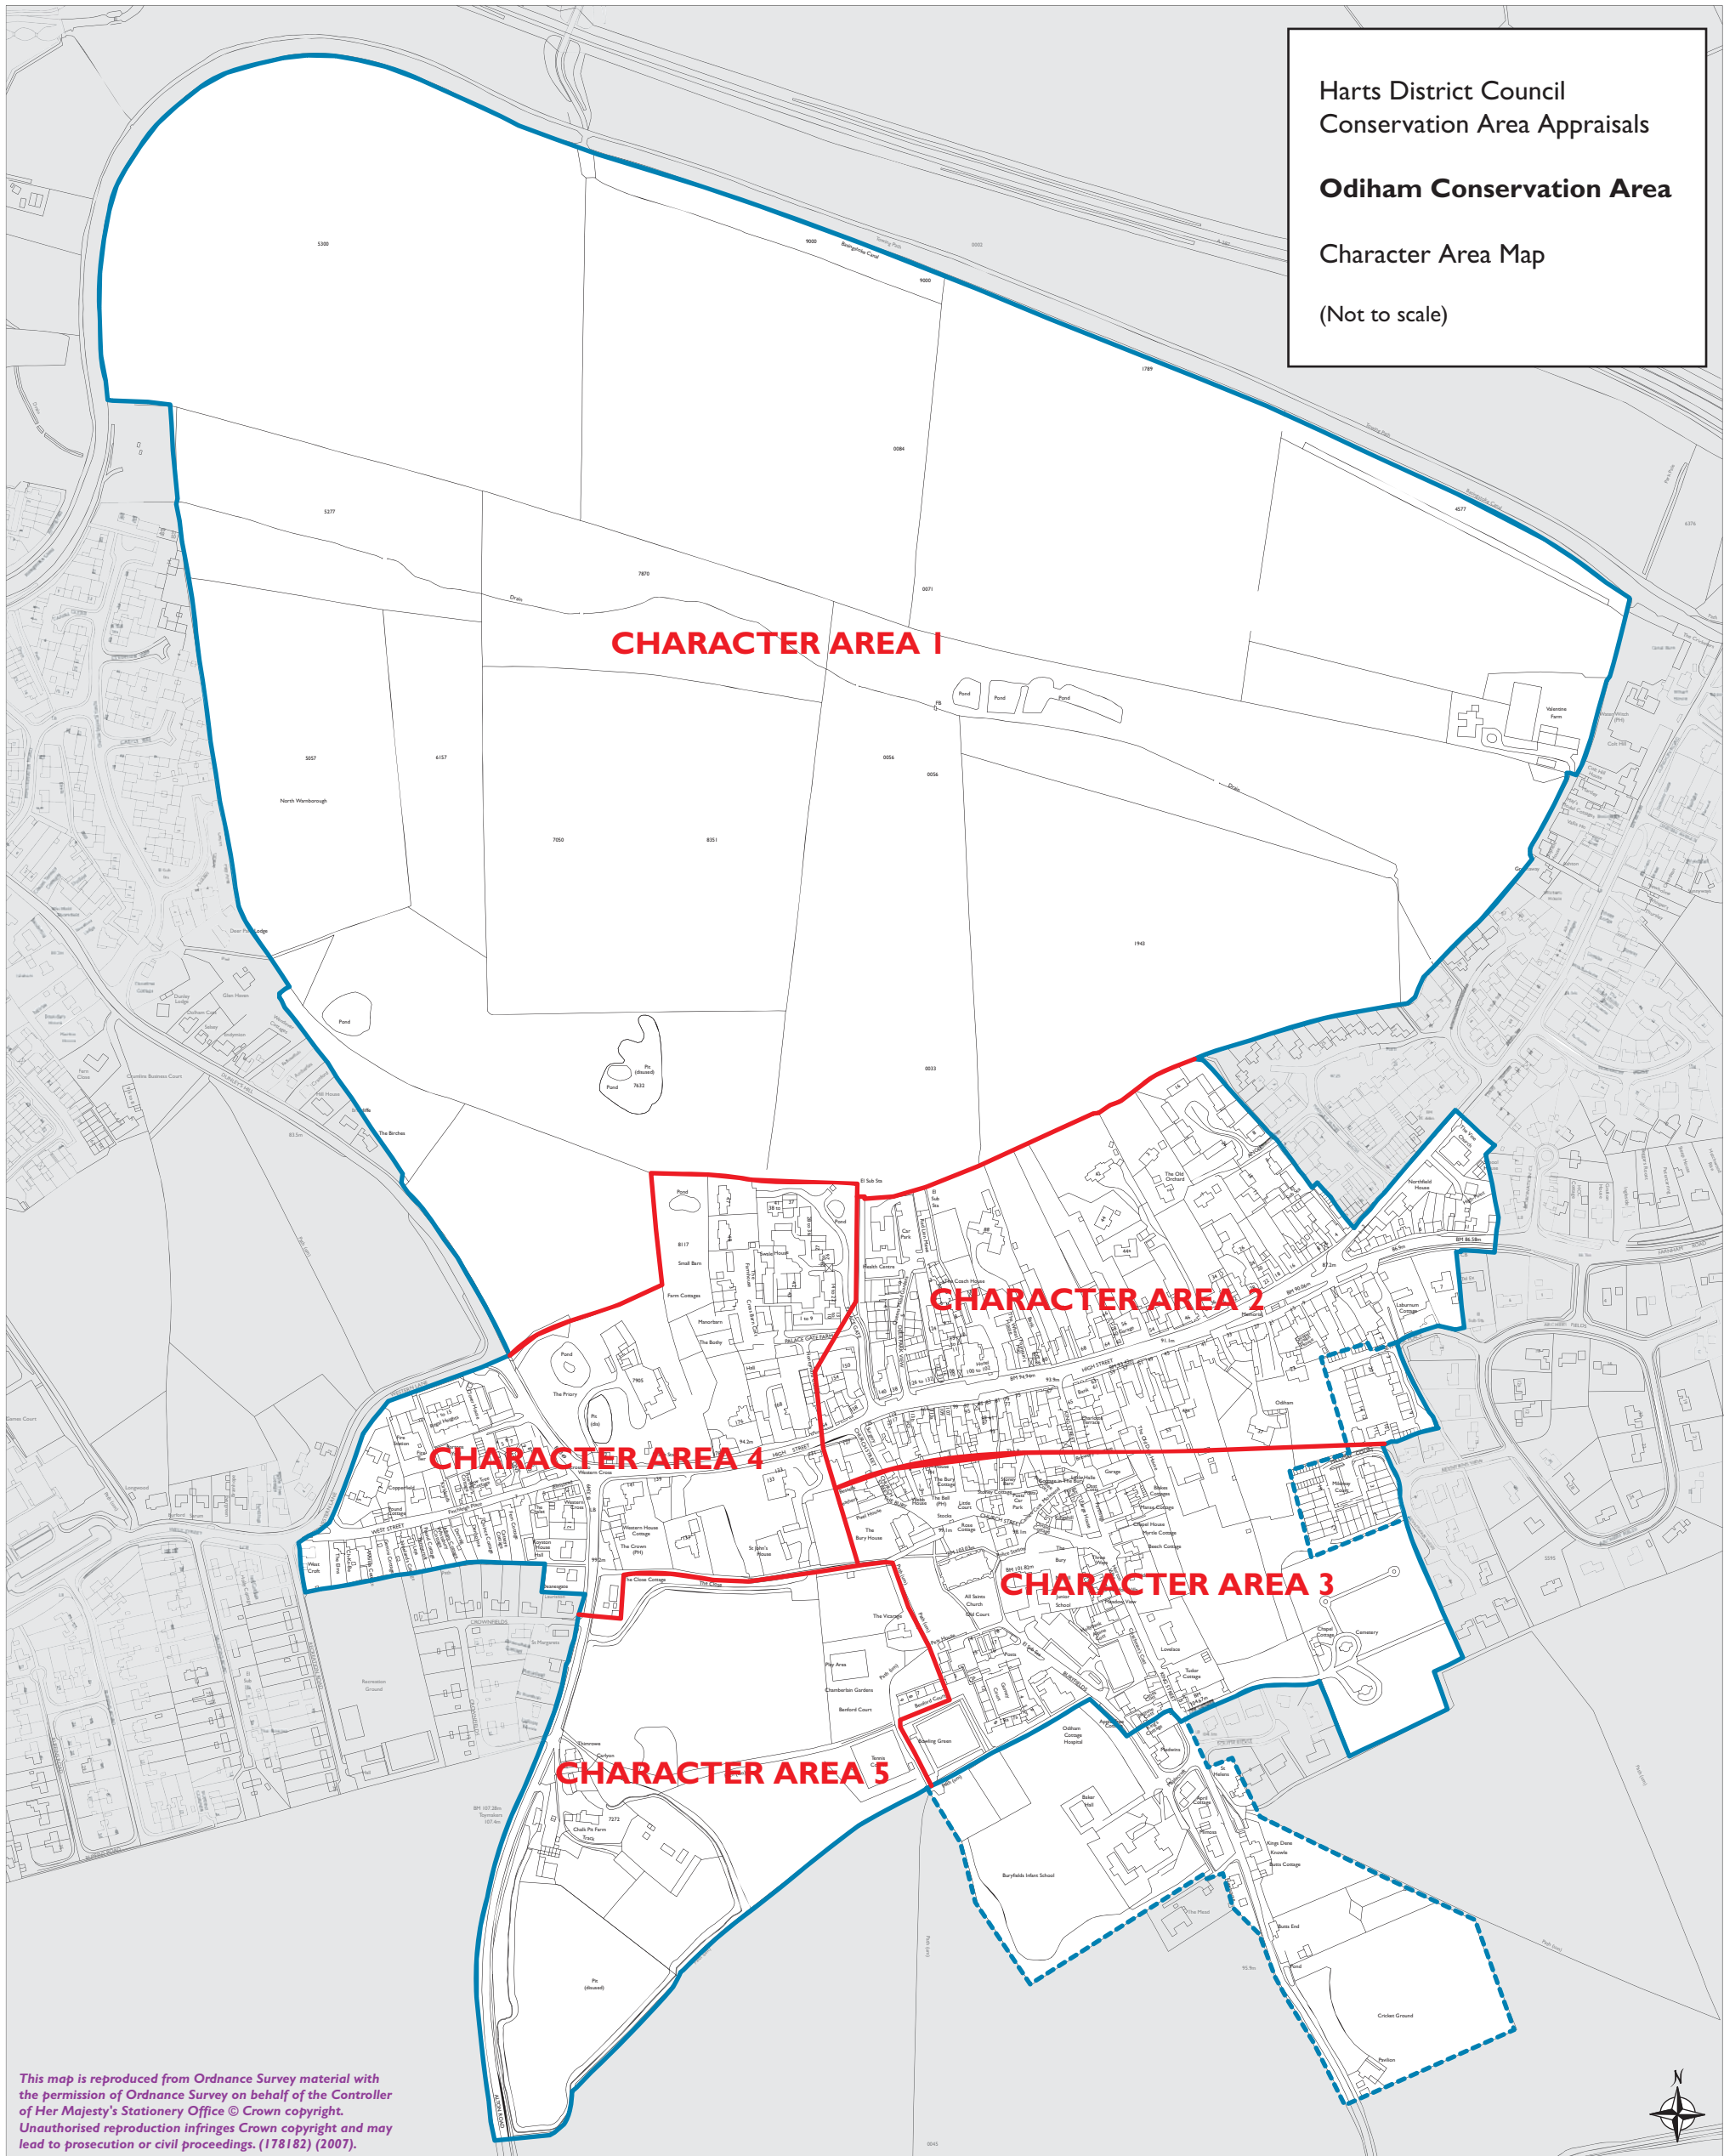

Harts District Council
Conservation Area Appraisals
Odiham Conservation Area
Character Area Map
(Not to scale)

This map is reproduced from Ordnance Survey material with the permission of Ordnance Survey on behalf of the Controller of Her Majesty's Stationery Office © Crown copyright. Unauthorised reproduction infringes Crown copyright and may lead to prosecution or civil proceedings. (178182) (2007).