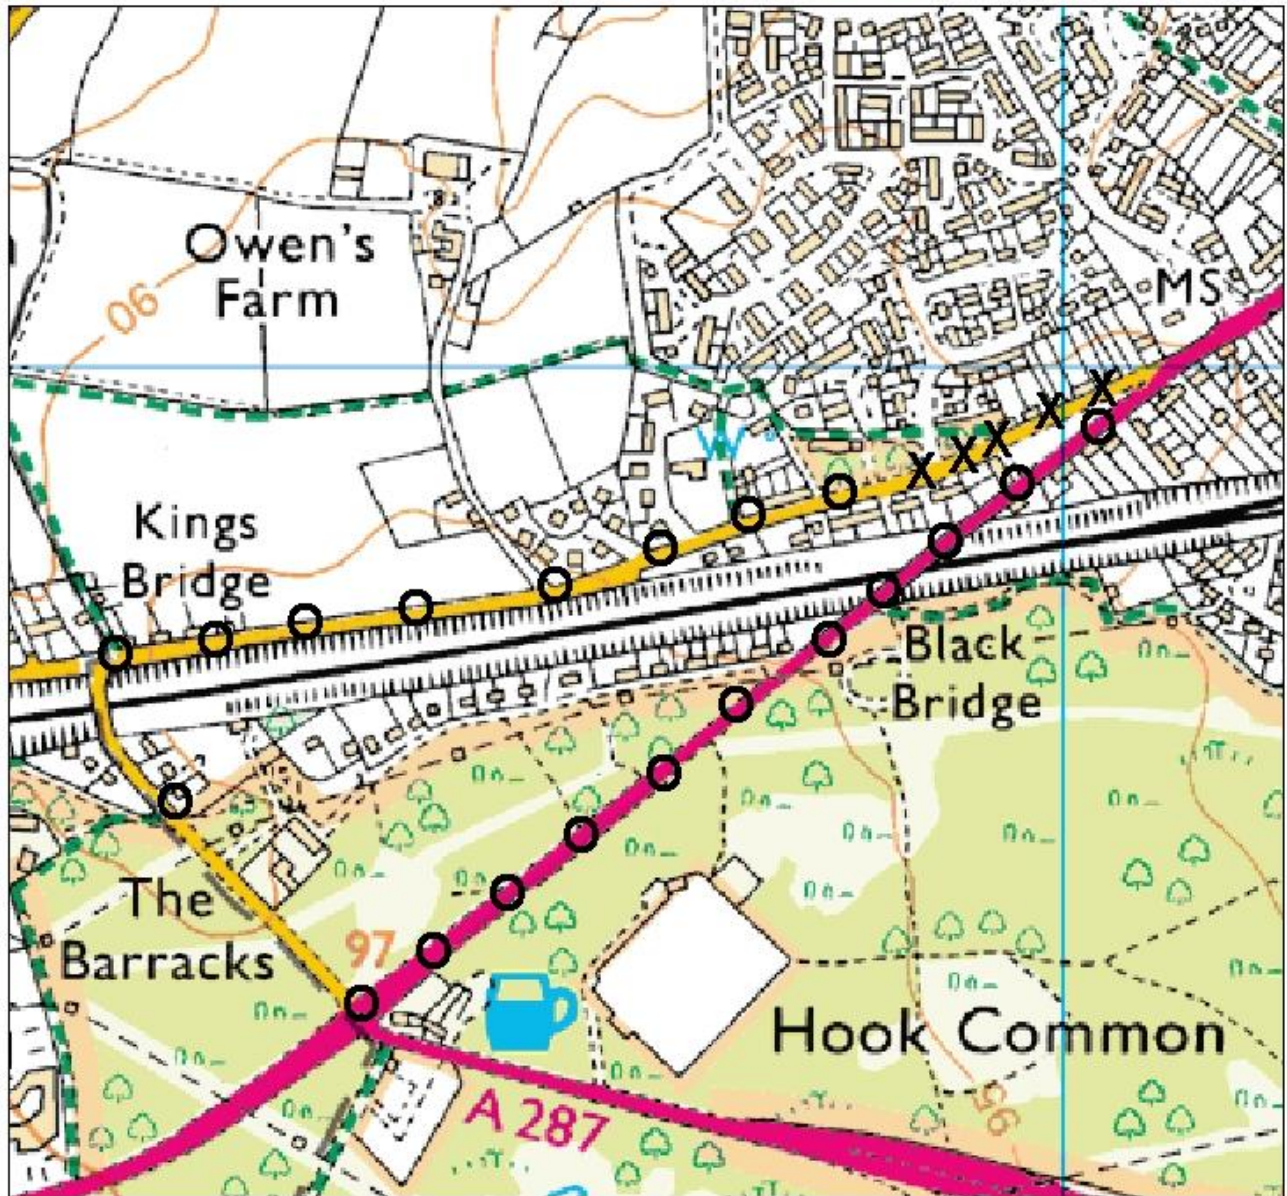

# Hampshire County Council

## Road Closure and Diversion Route Newnham Road, Hook

Scale 1:6000

X X X = Road Closure

O O O = Diversion

This map is reproduced from Ordnance Survey material with the permission of Ordnance Survey on behalf of the Controller of Her Majesty's Stationery Office © Crown copyright. Unauthorised reproduction infringes Crown copyright and may lead to prosecution or civil proceedings. HCC 100019180 2009