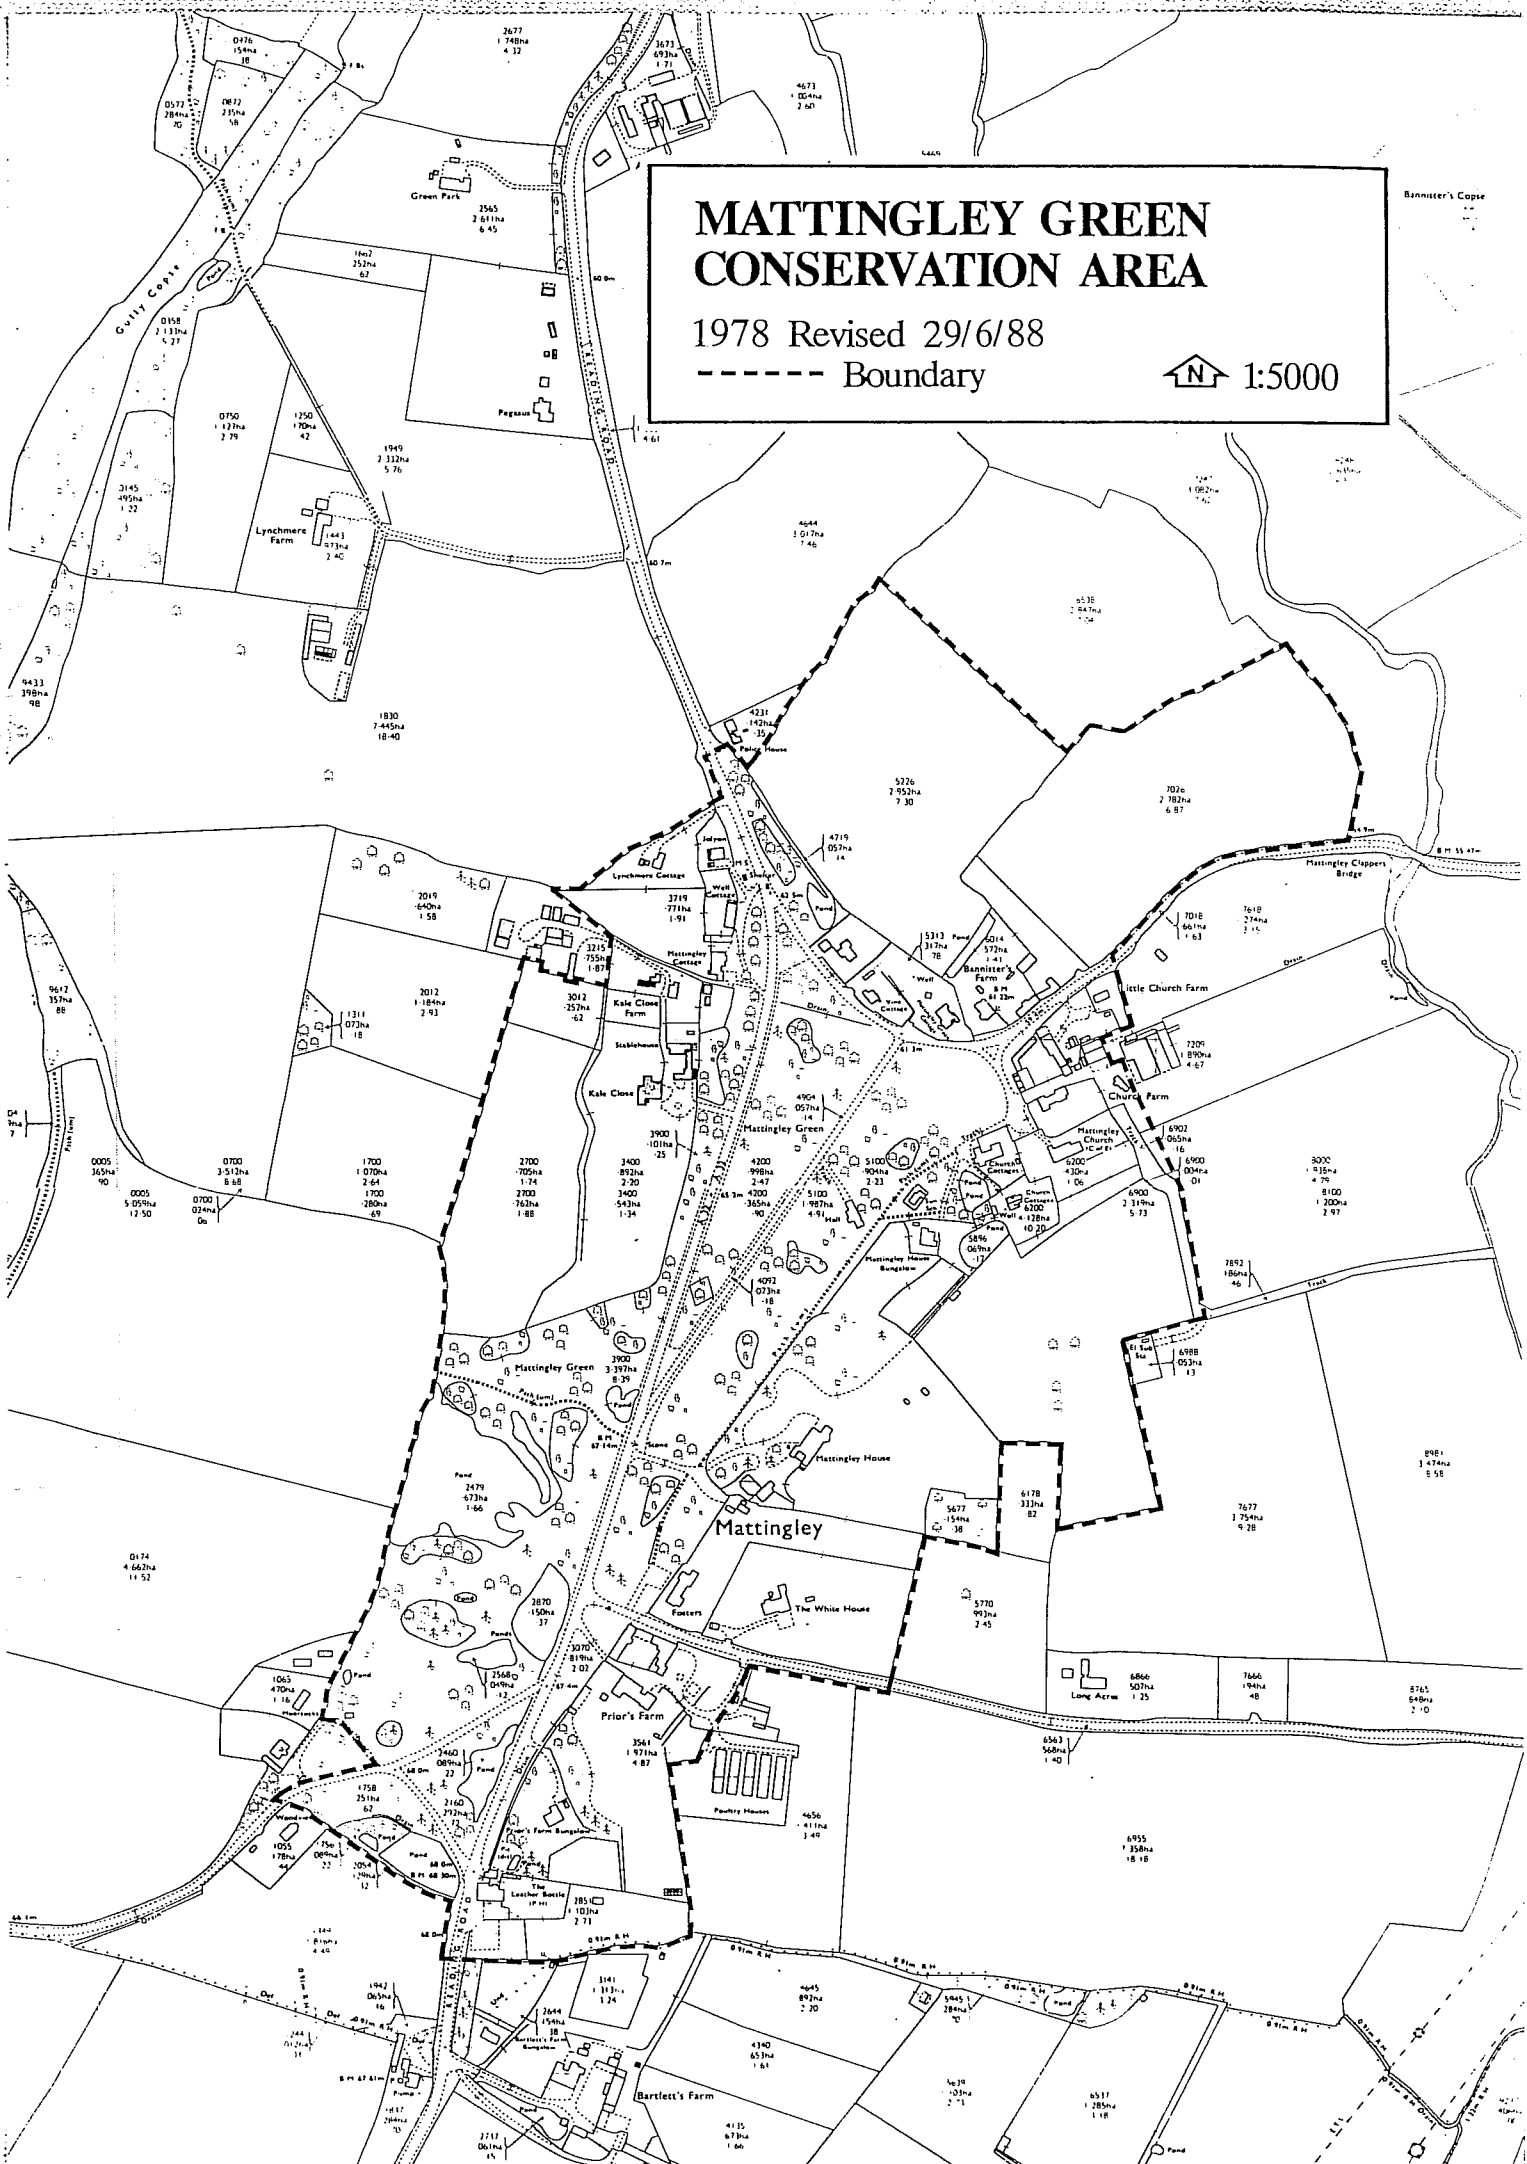

Proposed Extension to Mattingley Green Conservation Area

50 0 50 100 150 200 Meters

1:5000

MATTINGLEY GREEN CONSERVATION AREA

1978 Revised 29/6/88

----- Boundary

 1:5000

WEST END CONSERVATION AREA

Designated 29/6/88

1:10000

----- Boundary