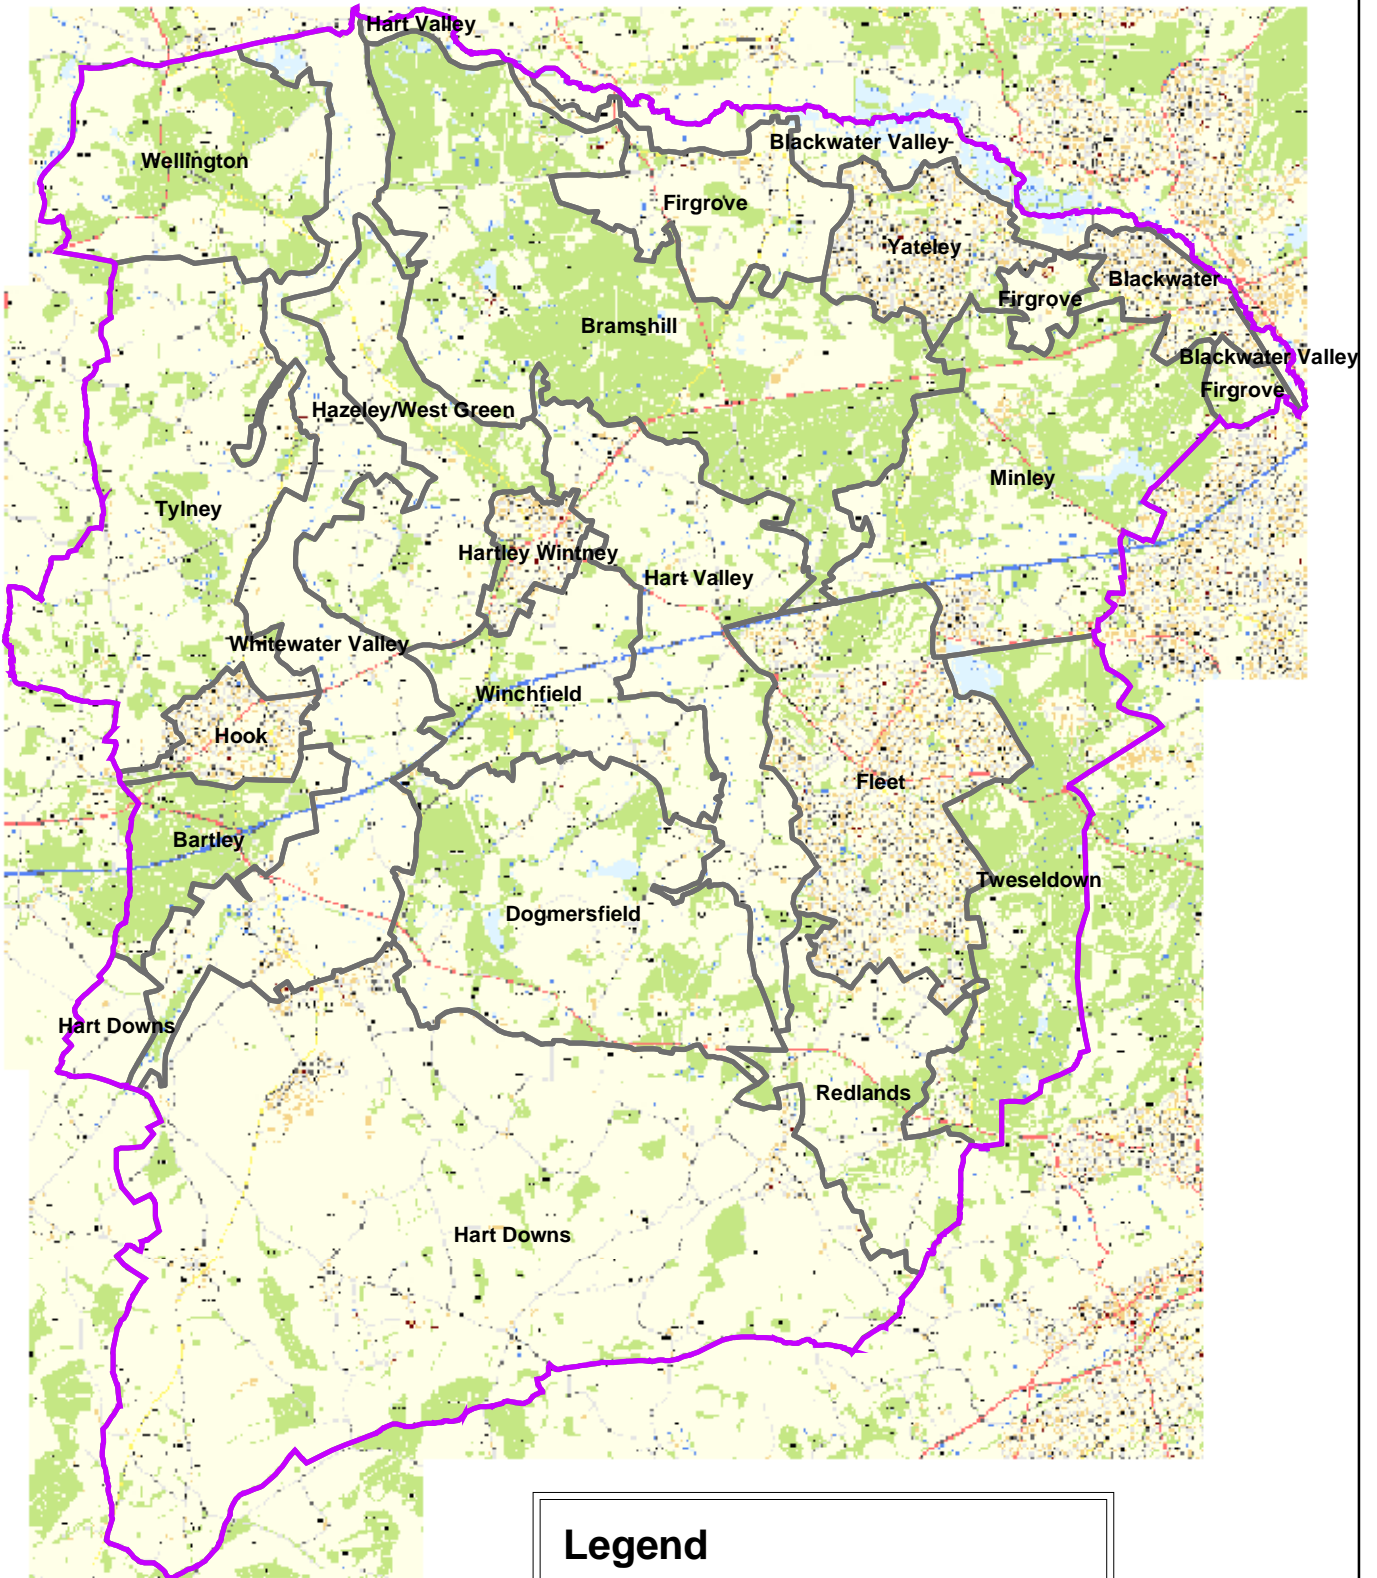

Hart Landscape Character Areas

Legend

-  Hart District Boundary
-  Hart Landscape Character Areas

4,000 2,000 0 4,000 Meters