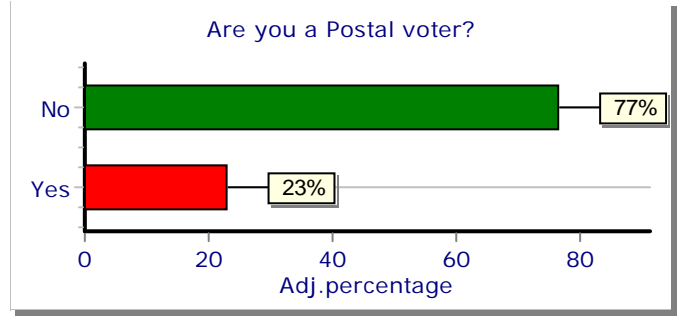

# Hart District Elections May 2008 - Survey Results

QuestionCount  
Finished 135

Date:  
12/06/08