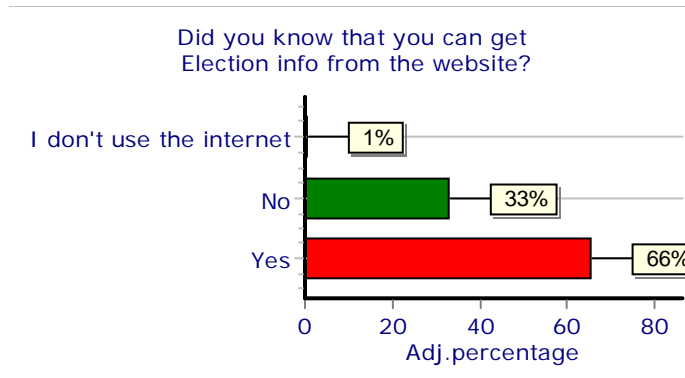

# Hart District Elections May 2008 - Survey Results

QuestionCount  
Finished 135

Date:  
12/06/08