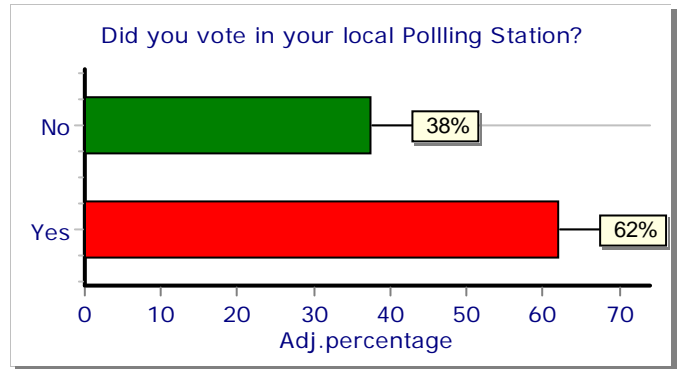

# Hart District Elections May 2008 - Survey Results

QuestionCount  
Finished 135

Date:  
12/06/08