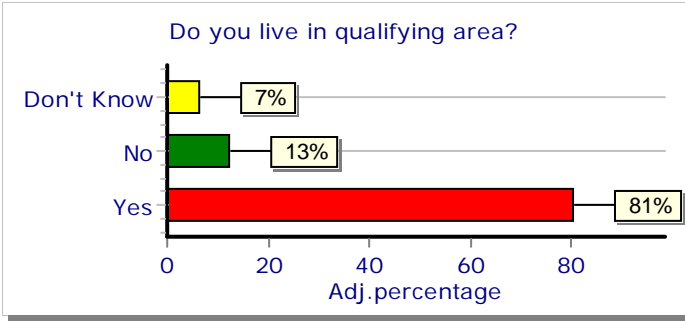

# Hart District Elections May 2008 - Survey Results

QuestionCount  
Finished 135

Date:  
12/06/08