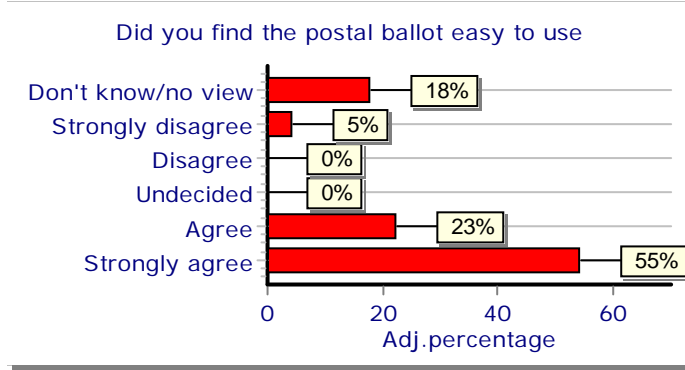

# Hart District Elections May 2008 - Survey Results

QuestionCount  
Finished 135

Date:  
12/06/08