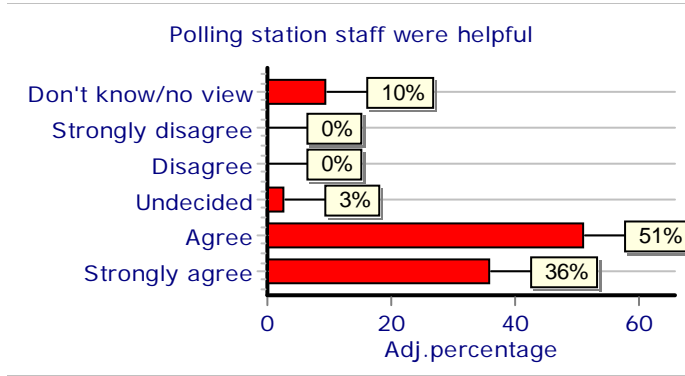

# Hart District Elections May 2008 - Survey Results

QuestionCount  
Finished 135

Date:  
12/06/08