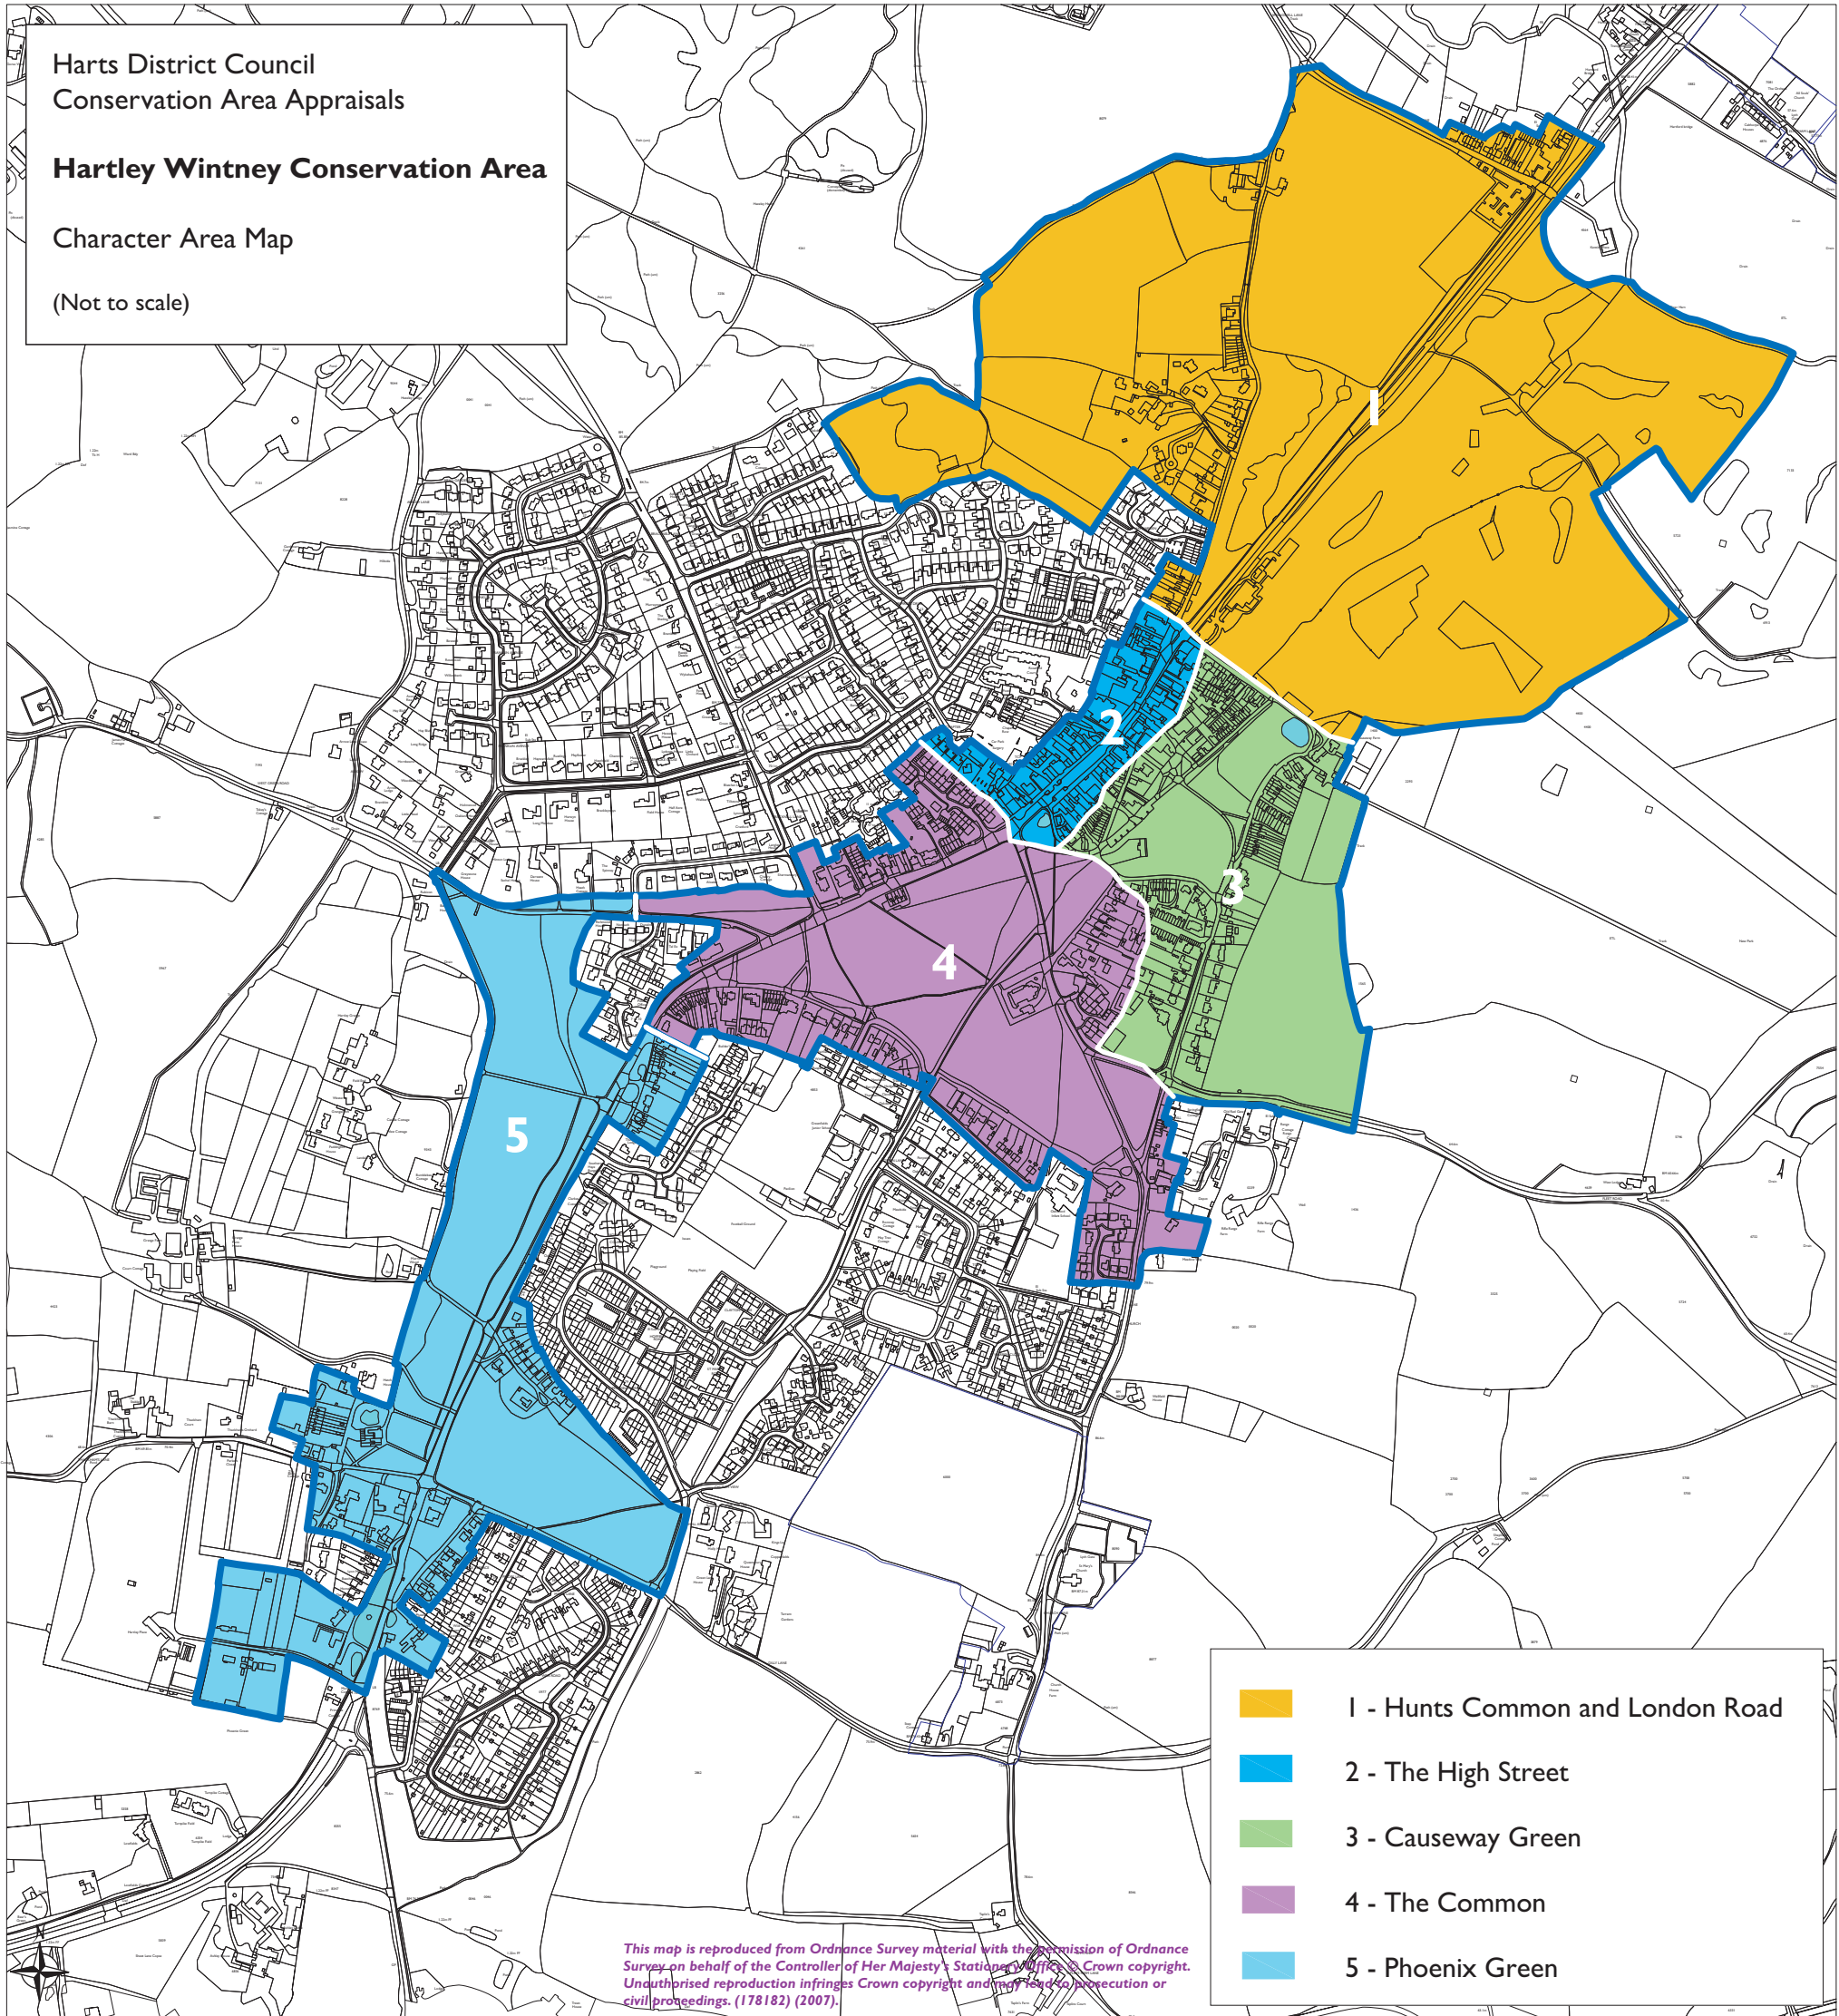

Harts District Council  
Conservation Area Appraisals

**Hartley Wintney Conservation Area**

Character Area Map

(Not to scale)

- 1 - Hunts Common and London Road
- 2 - The High Street
- 3 - Causeway Green
- 4 - The Common
- 5 - Phoenix Green

This map is reproduced from Ordnance Survey material with the permission of Ordnance Survey on behalf of the Controller of Her Majesty's Stationery Office. Crown copyright. Unauthorised reproduction infringes Crown copyright and may lead to prosecution or civil proceedings. (178182) (2007).