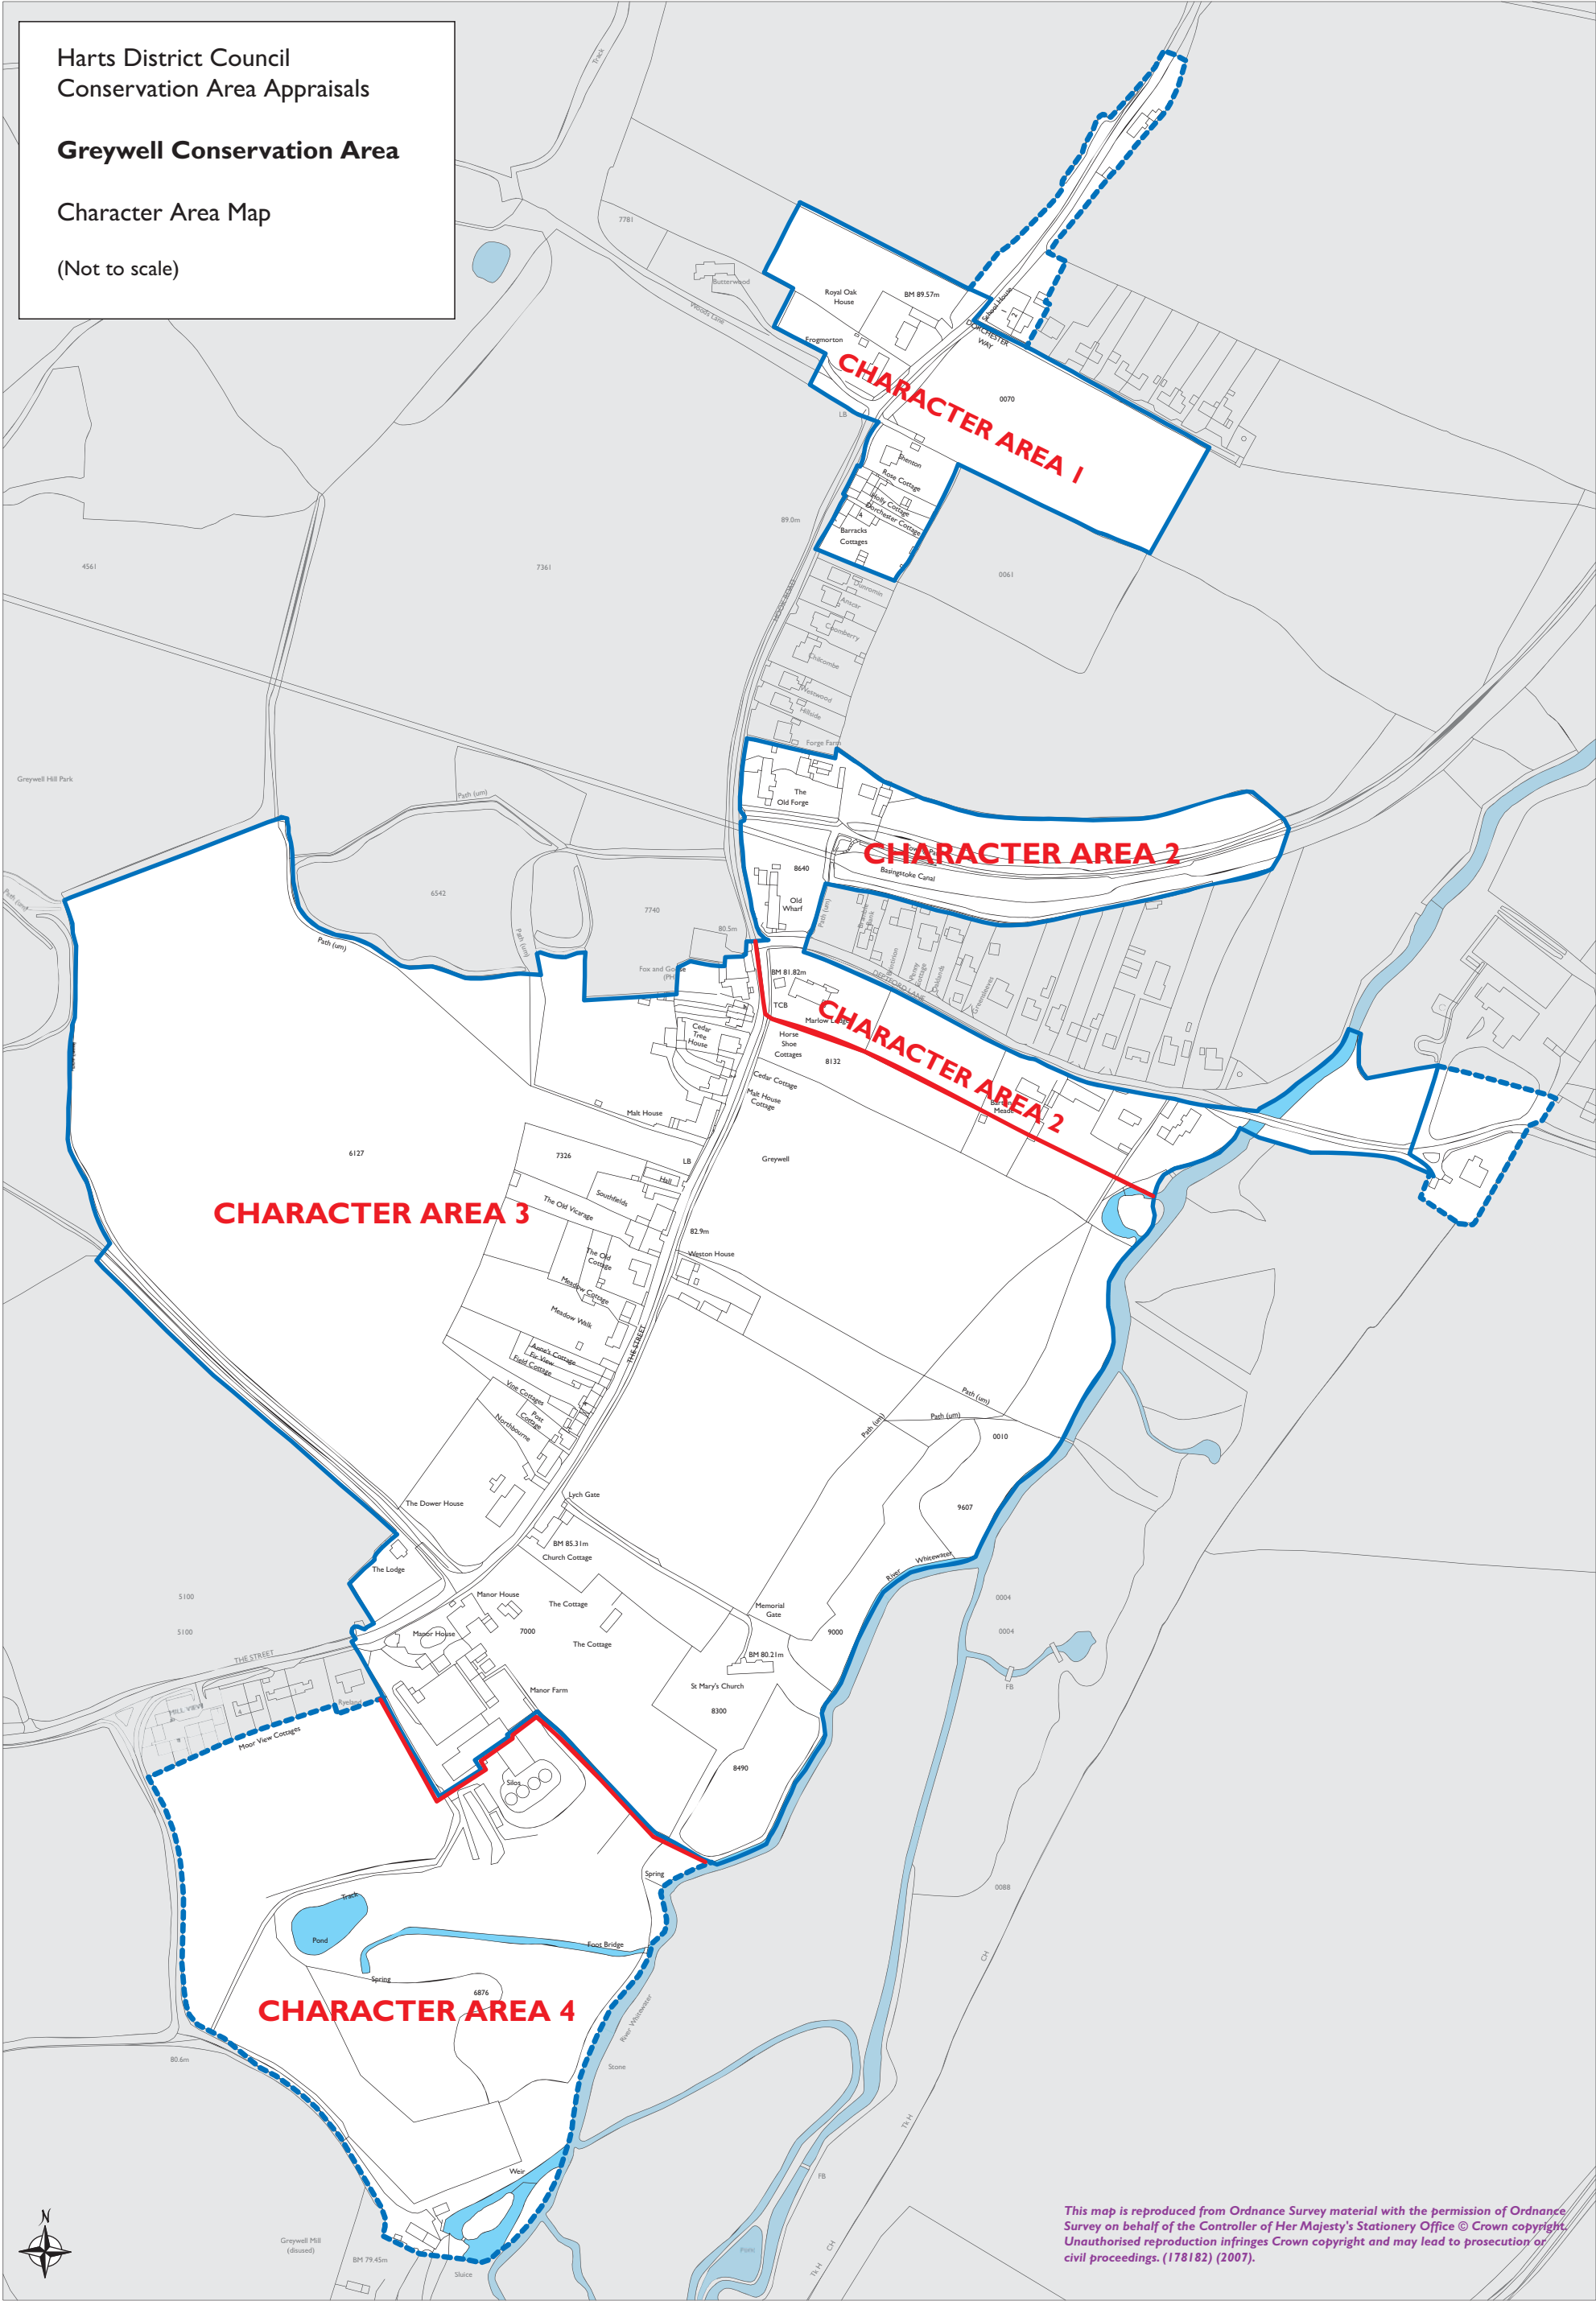

Harts District Council
Conservation Area Appraisals

Greywell Conservation Area

Character Area Map

(Not to scale)

This map is reproduced from Ordnance Survey material with the permission of Ordnance Survey on behalf of the Controller of Her Majesty's Stationery Office © Crown copyright. Unauthorised reproduction infringes Crown copyright and may lead to prosecution or civil proceedings. (178182) (2007).