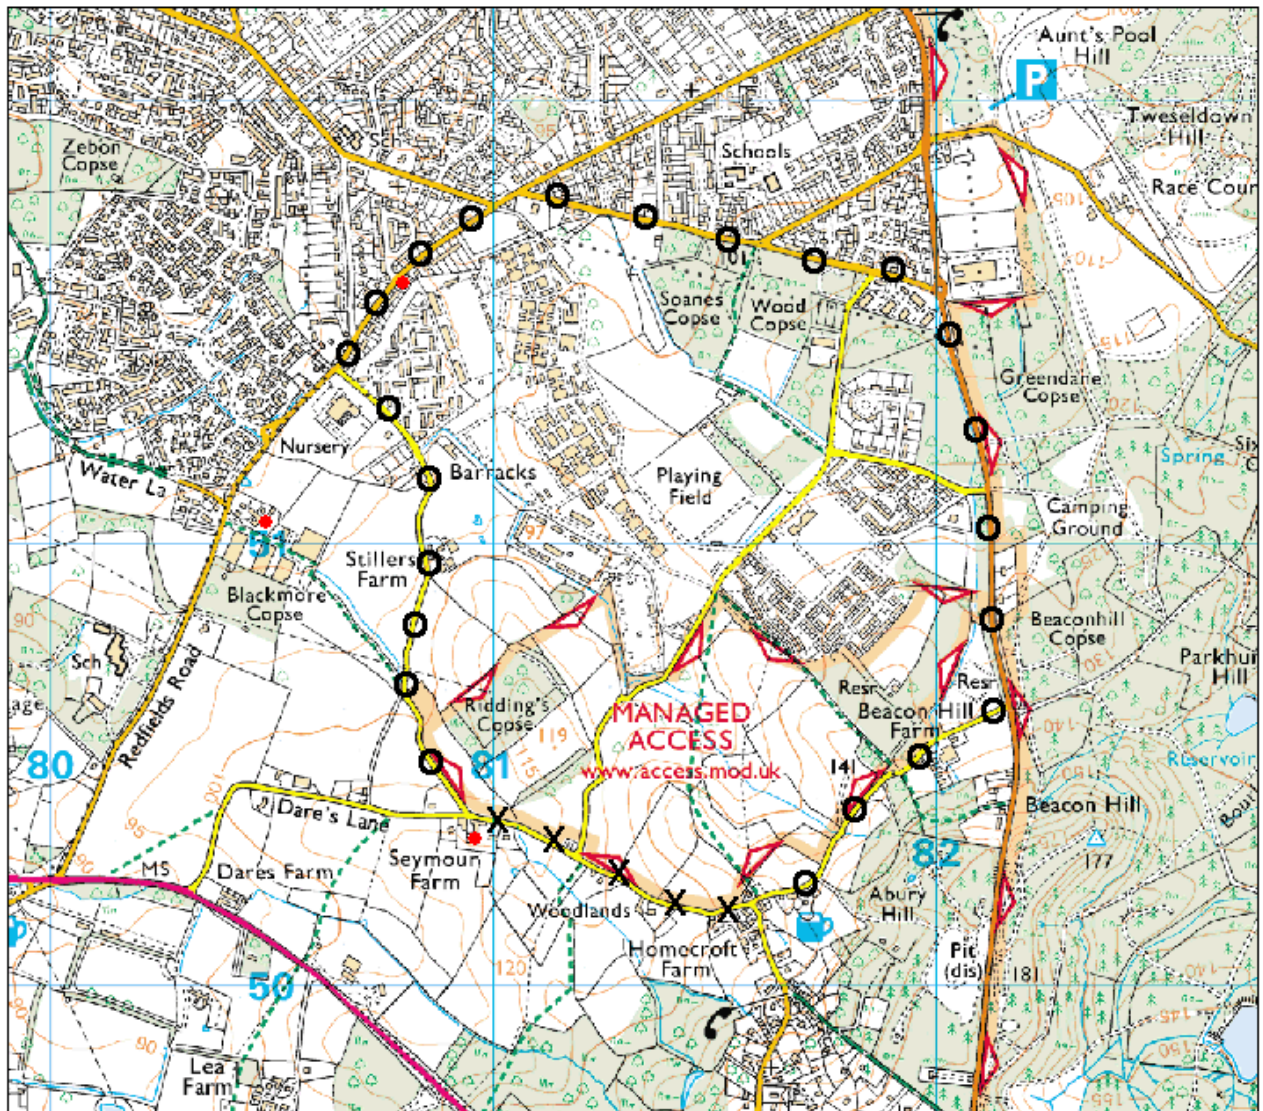

## Ewshot Lane, Ewshot Road Closure and Diversion Route

**X X X = Road Closed**  
**O O O = Diversion Route**

This map is reproduced from Ordnance Survey material with the permission of Ordnance Survey on behalf of the Controller of Her Majesty's Stationery Office © Crown copyright. Unauthorised reproduction infringes Crown copyright and may lead to prosecution or civil proceedings. HCC 100019180 2007

**Scale- 1:15000**