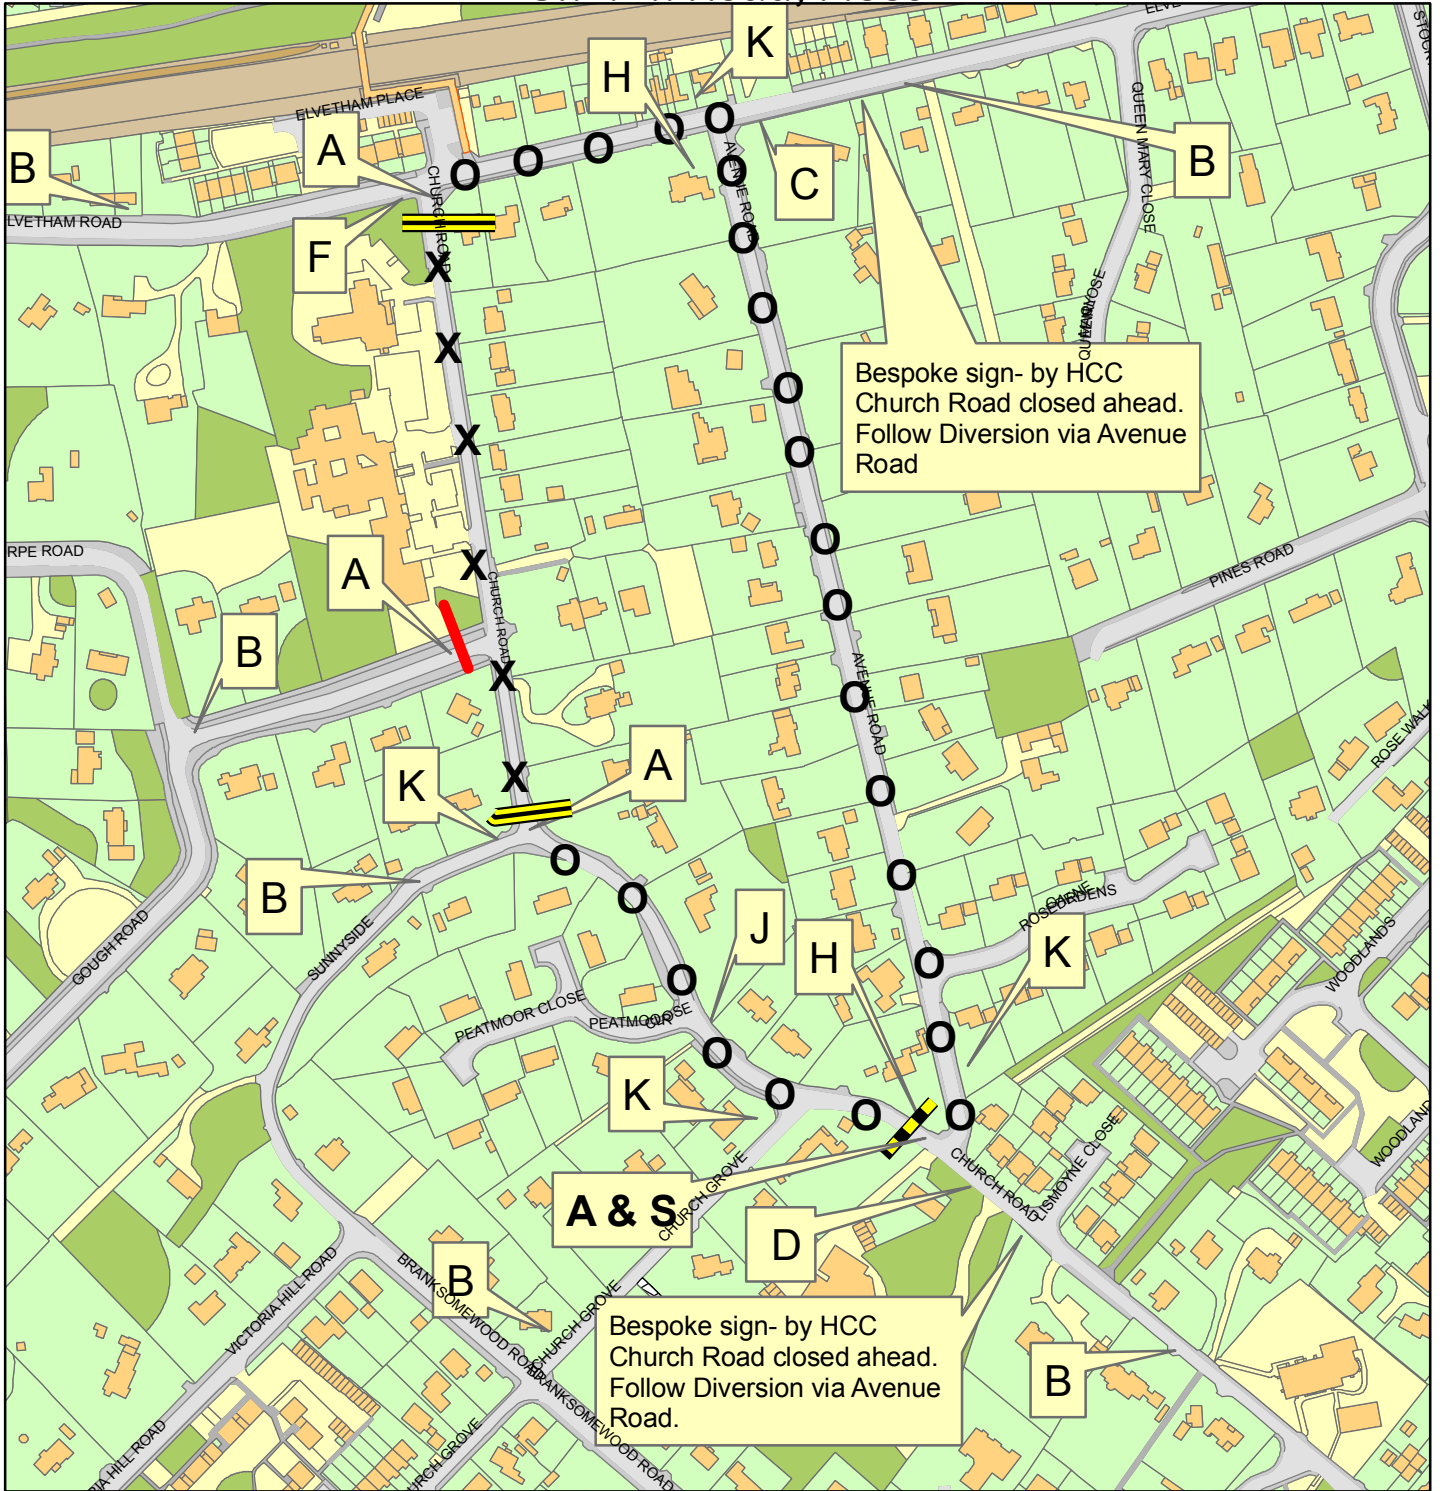

## DIVERSION PLAN

### Church Road, Fleet

**chicane barrier**

**full barrier**

**full barrier w/ gateman**

**Scale: 1:1500**