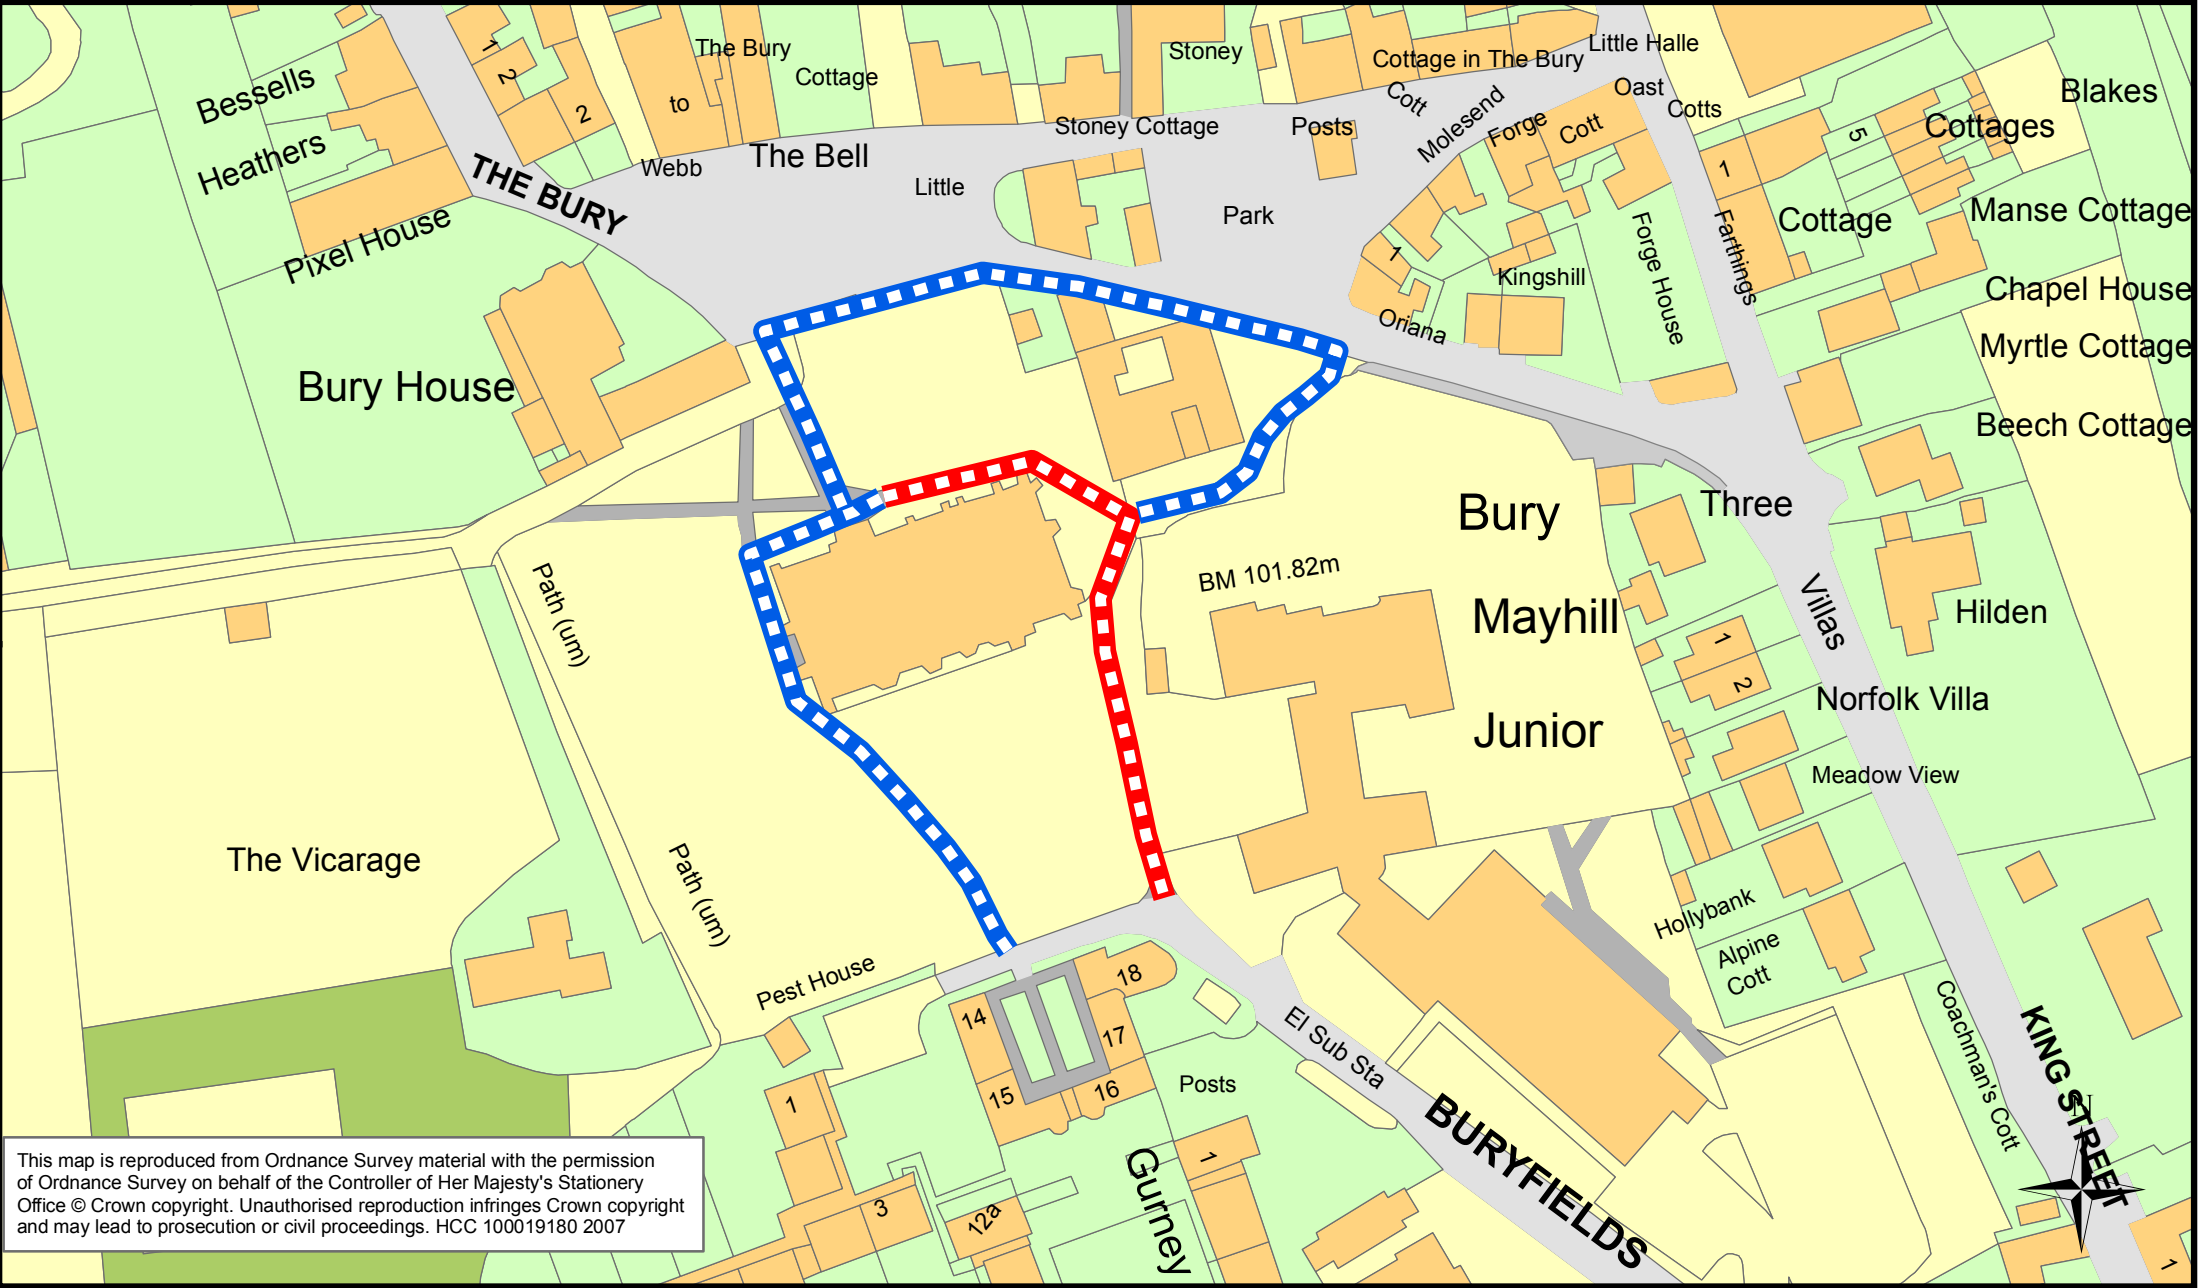

Church Footpath, Odiham

Hampshire
County Council

This map is reproduced from Ordnance Survey material with the permission of Ordnance Survey on behalf of the Controller of Her Majesty's Stationery Office © Crown copyright. Unauthorised reproduction infringes Crown copyright and may lead to prosecution or civil proceedings. HCC 100019180 2007

 Closure
 Diversion Route