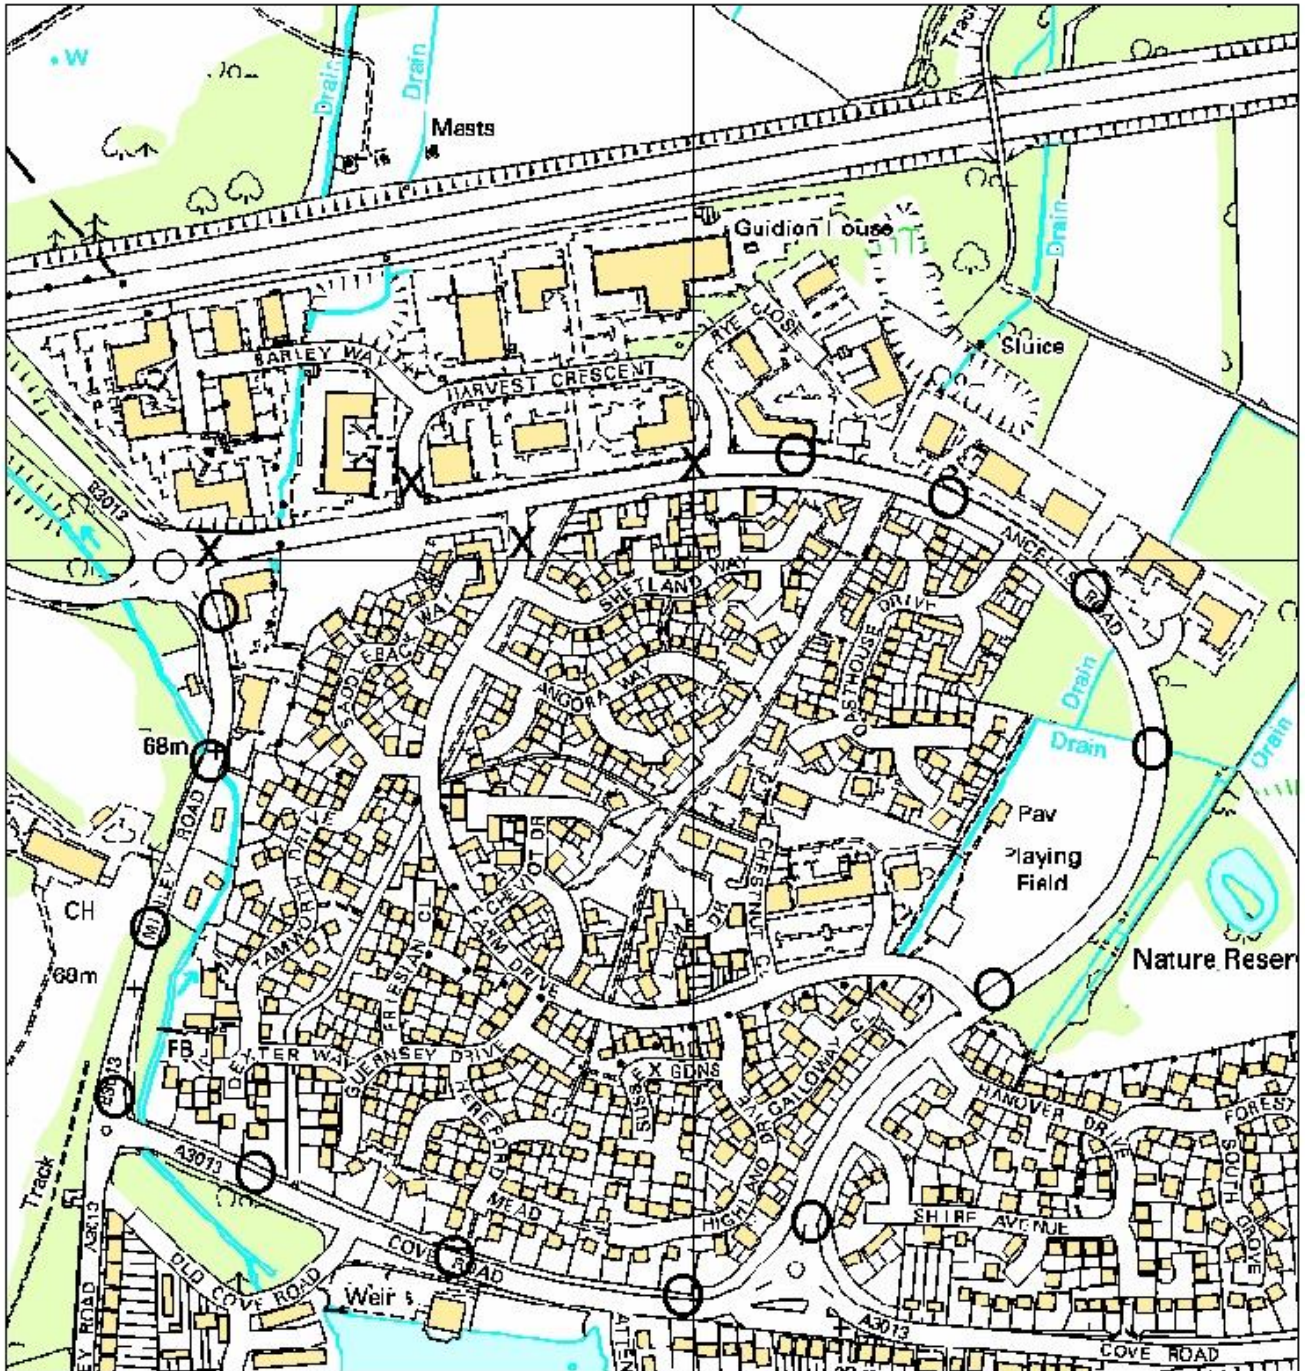

Hampshire  
County Council

Road Closure Plan  
Ancells Road, Fleet

© Crown Copyright 2004 HCC 076651  
Reproduced from the Ordnance Survey  
map with the permission of the controller  
of Her Majesty's Stationery Office

**x = Closure Points**  
**o = Diversion**

Scale : 1 - 6000