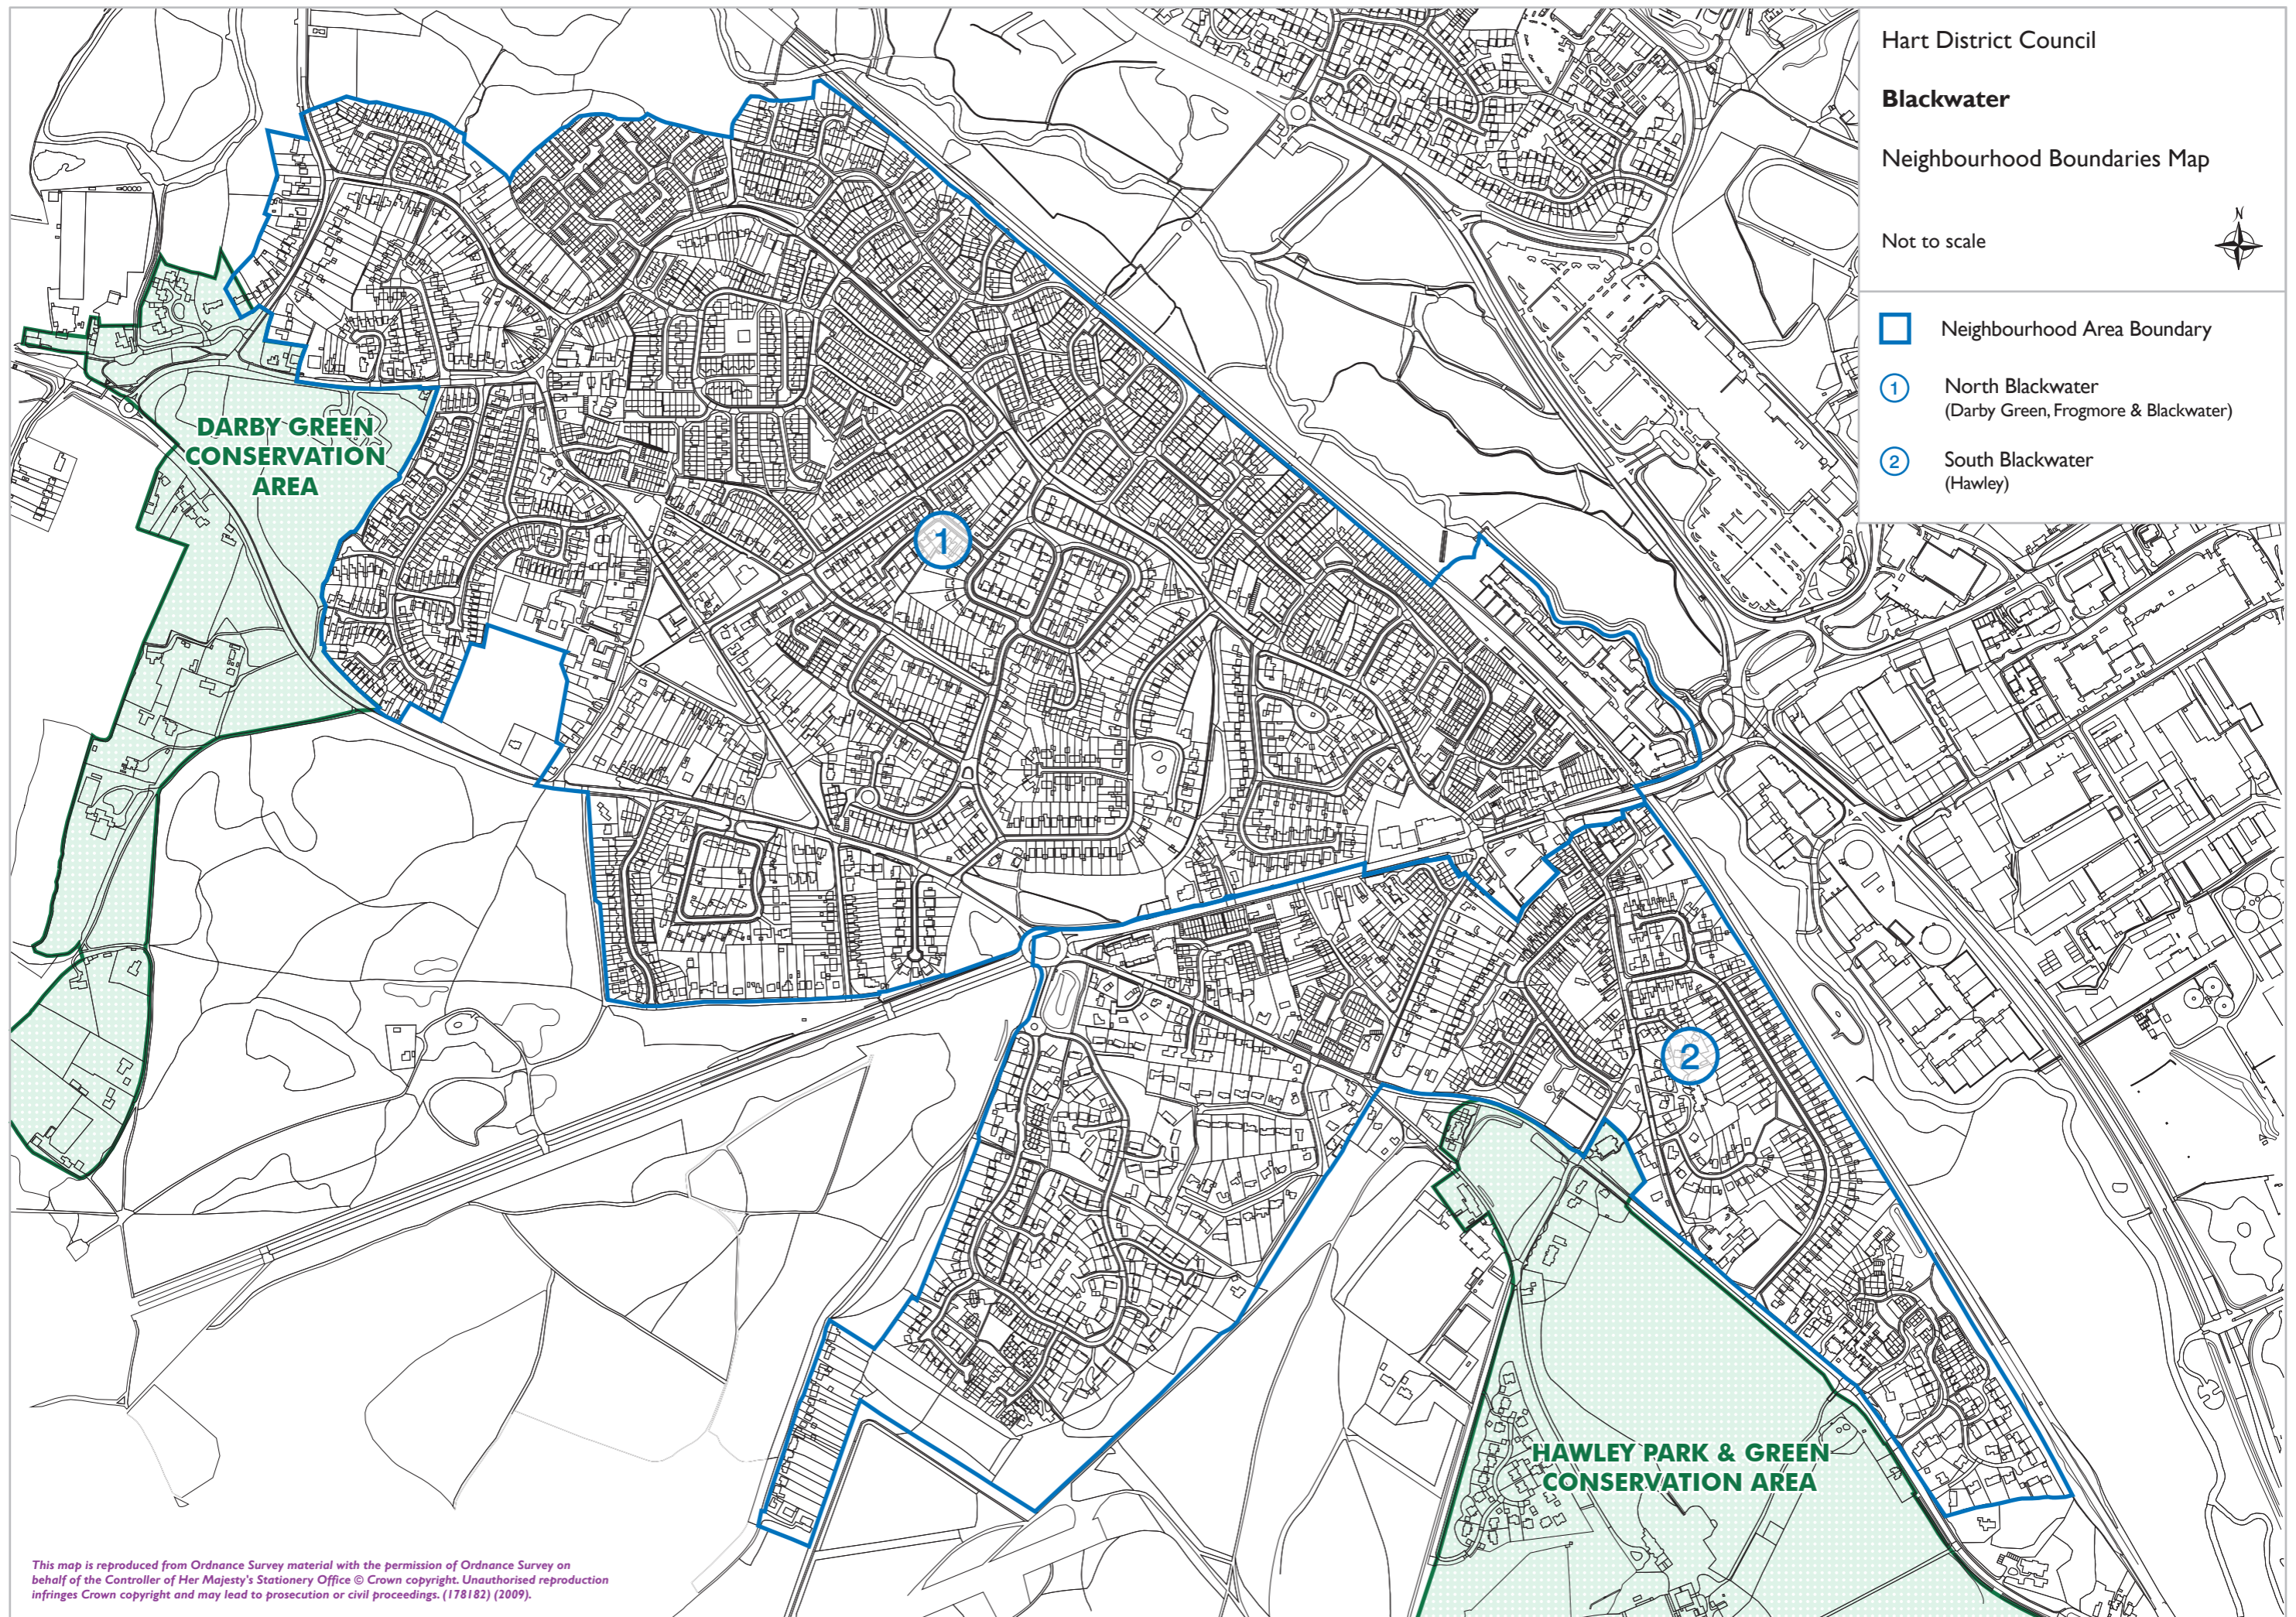

Hart District Council

Blackwater

Neighbourhood Boundaries Map

Not to scale

 Neighbourhood Area Boundary

 North Blackwater
(Darby Green, Frogmore & Blackwater)

 South Blackwater
(Hawley)

This map is reproduced from Ordnance Survey material with the permission of Ordnance Survey on behalf of the Controller of Her Majesty's Stationery Office © Crown copyright. Unauthorised reproduction infringes Crown copyright and may lead to prosecution or civil proceedings. (178182) (2009).