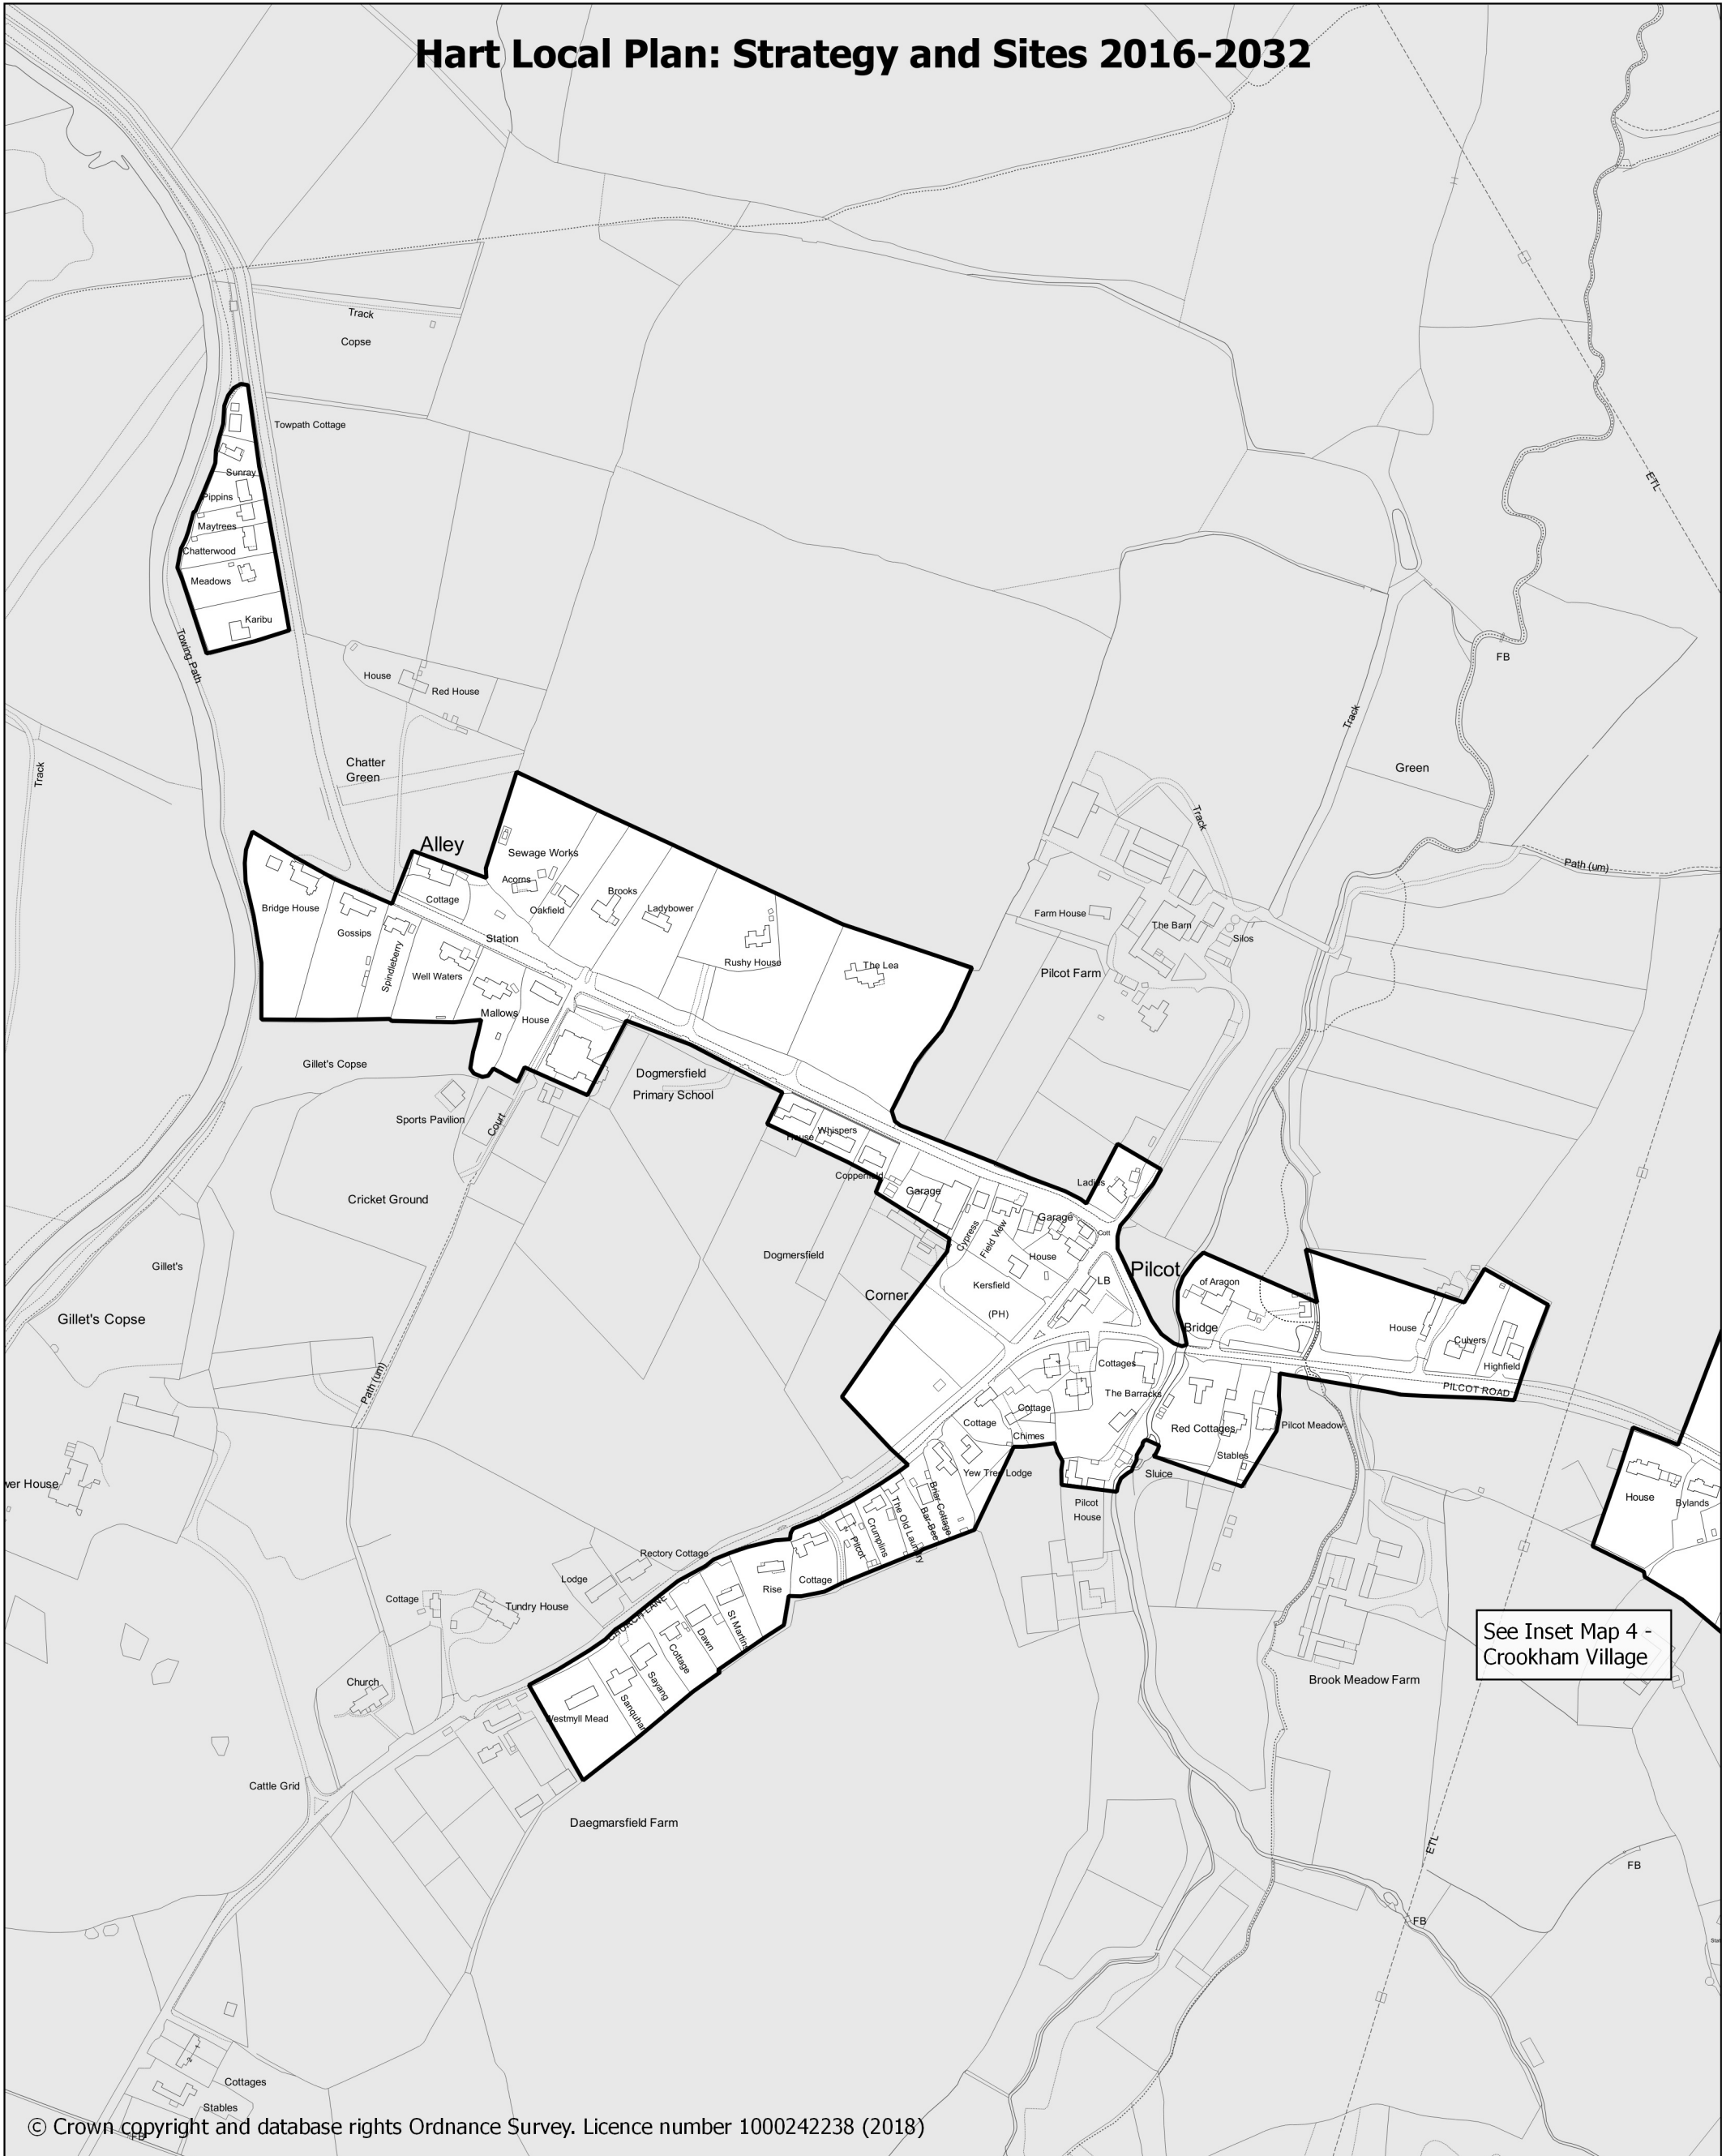

Hart Local Plan: Strategy and Sites 2016-2032

© Crown copyright and database rights Ordnance Survey. Licence number 1000242238 (2018)

- Settlement Policy Boundary
- Countryside

INSET MAP 5 Dogmersfield

1:4,000