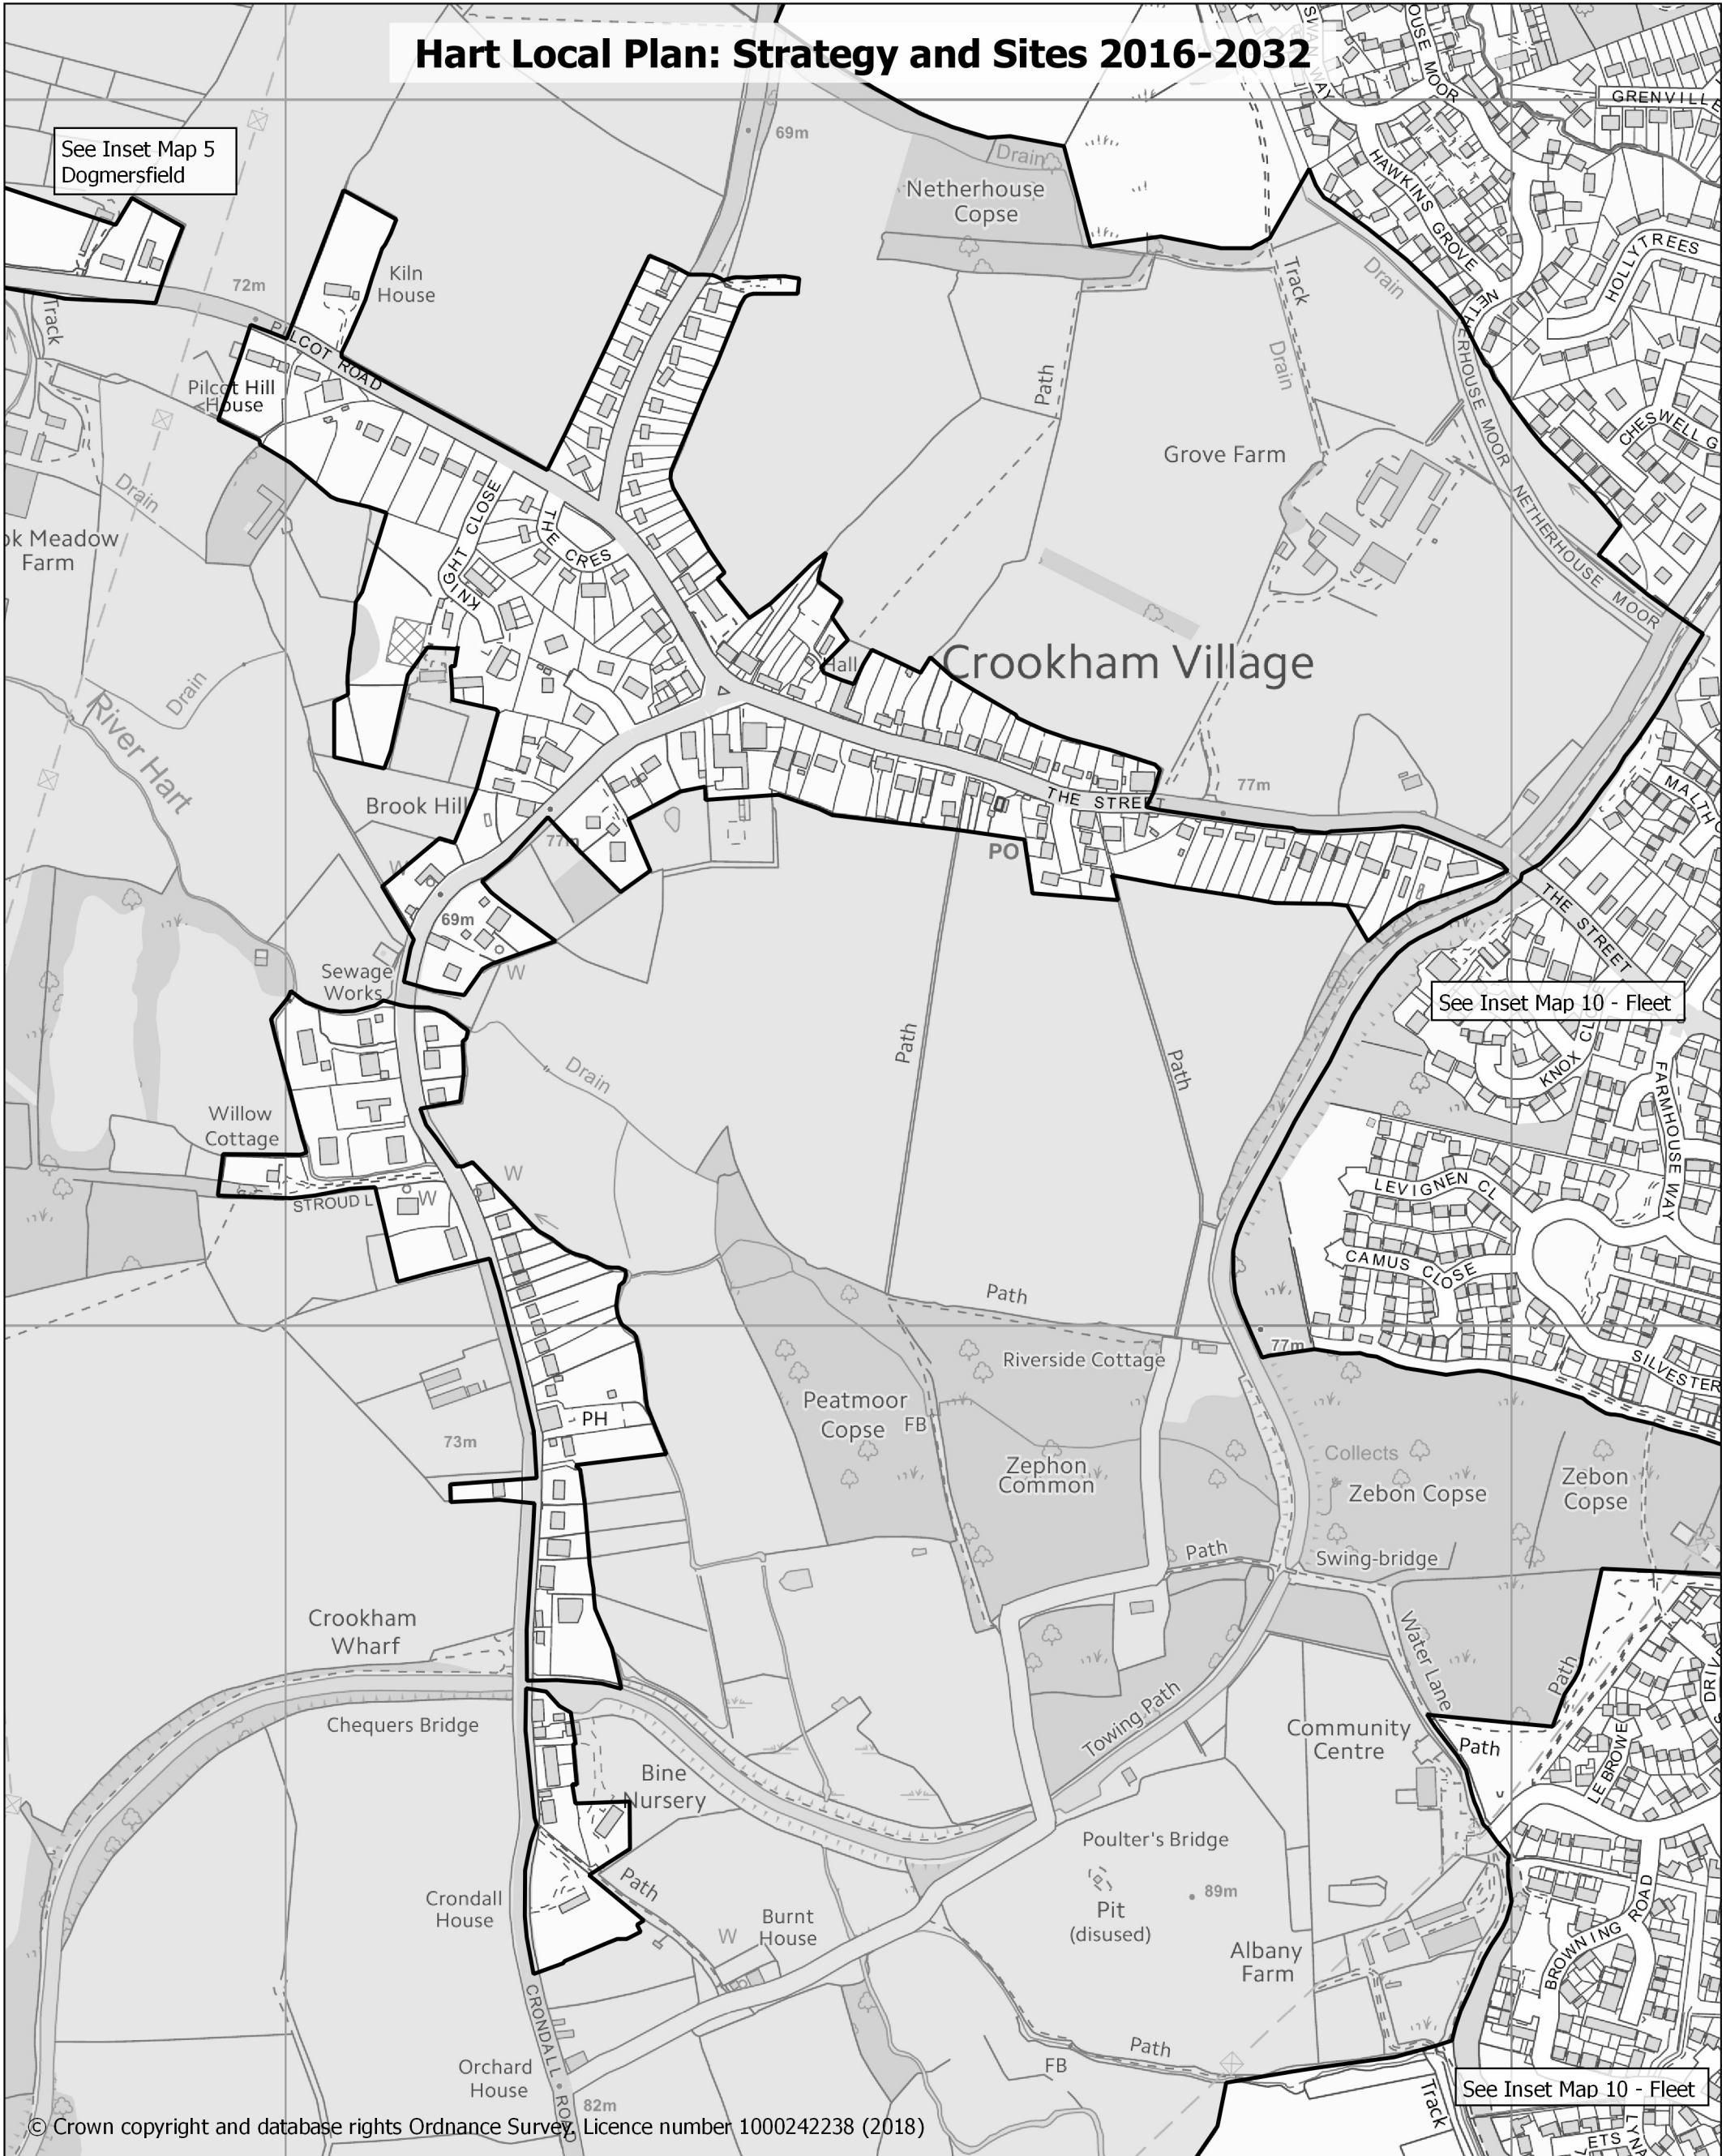

Hart Local Plan: Strategy and Sites 2016-2032

© Crown copyright and database rights Ordnance Survey, Licence number 1000242238 (2018)

- Settlement Policy Boundary
- Countryside

INSET MAP 4 Crookham Village

1:5,000