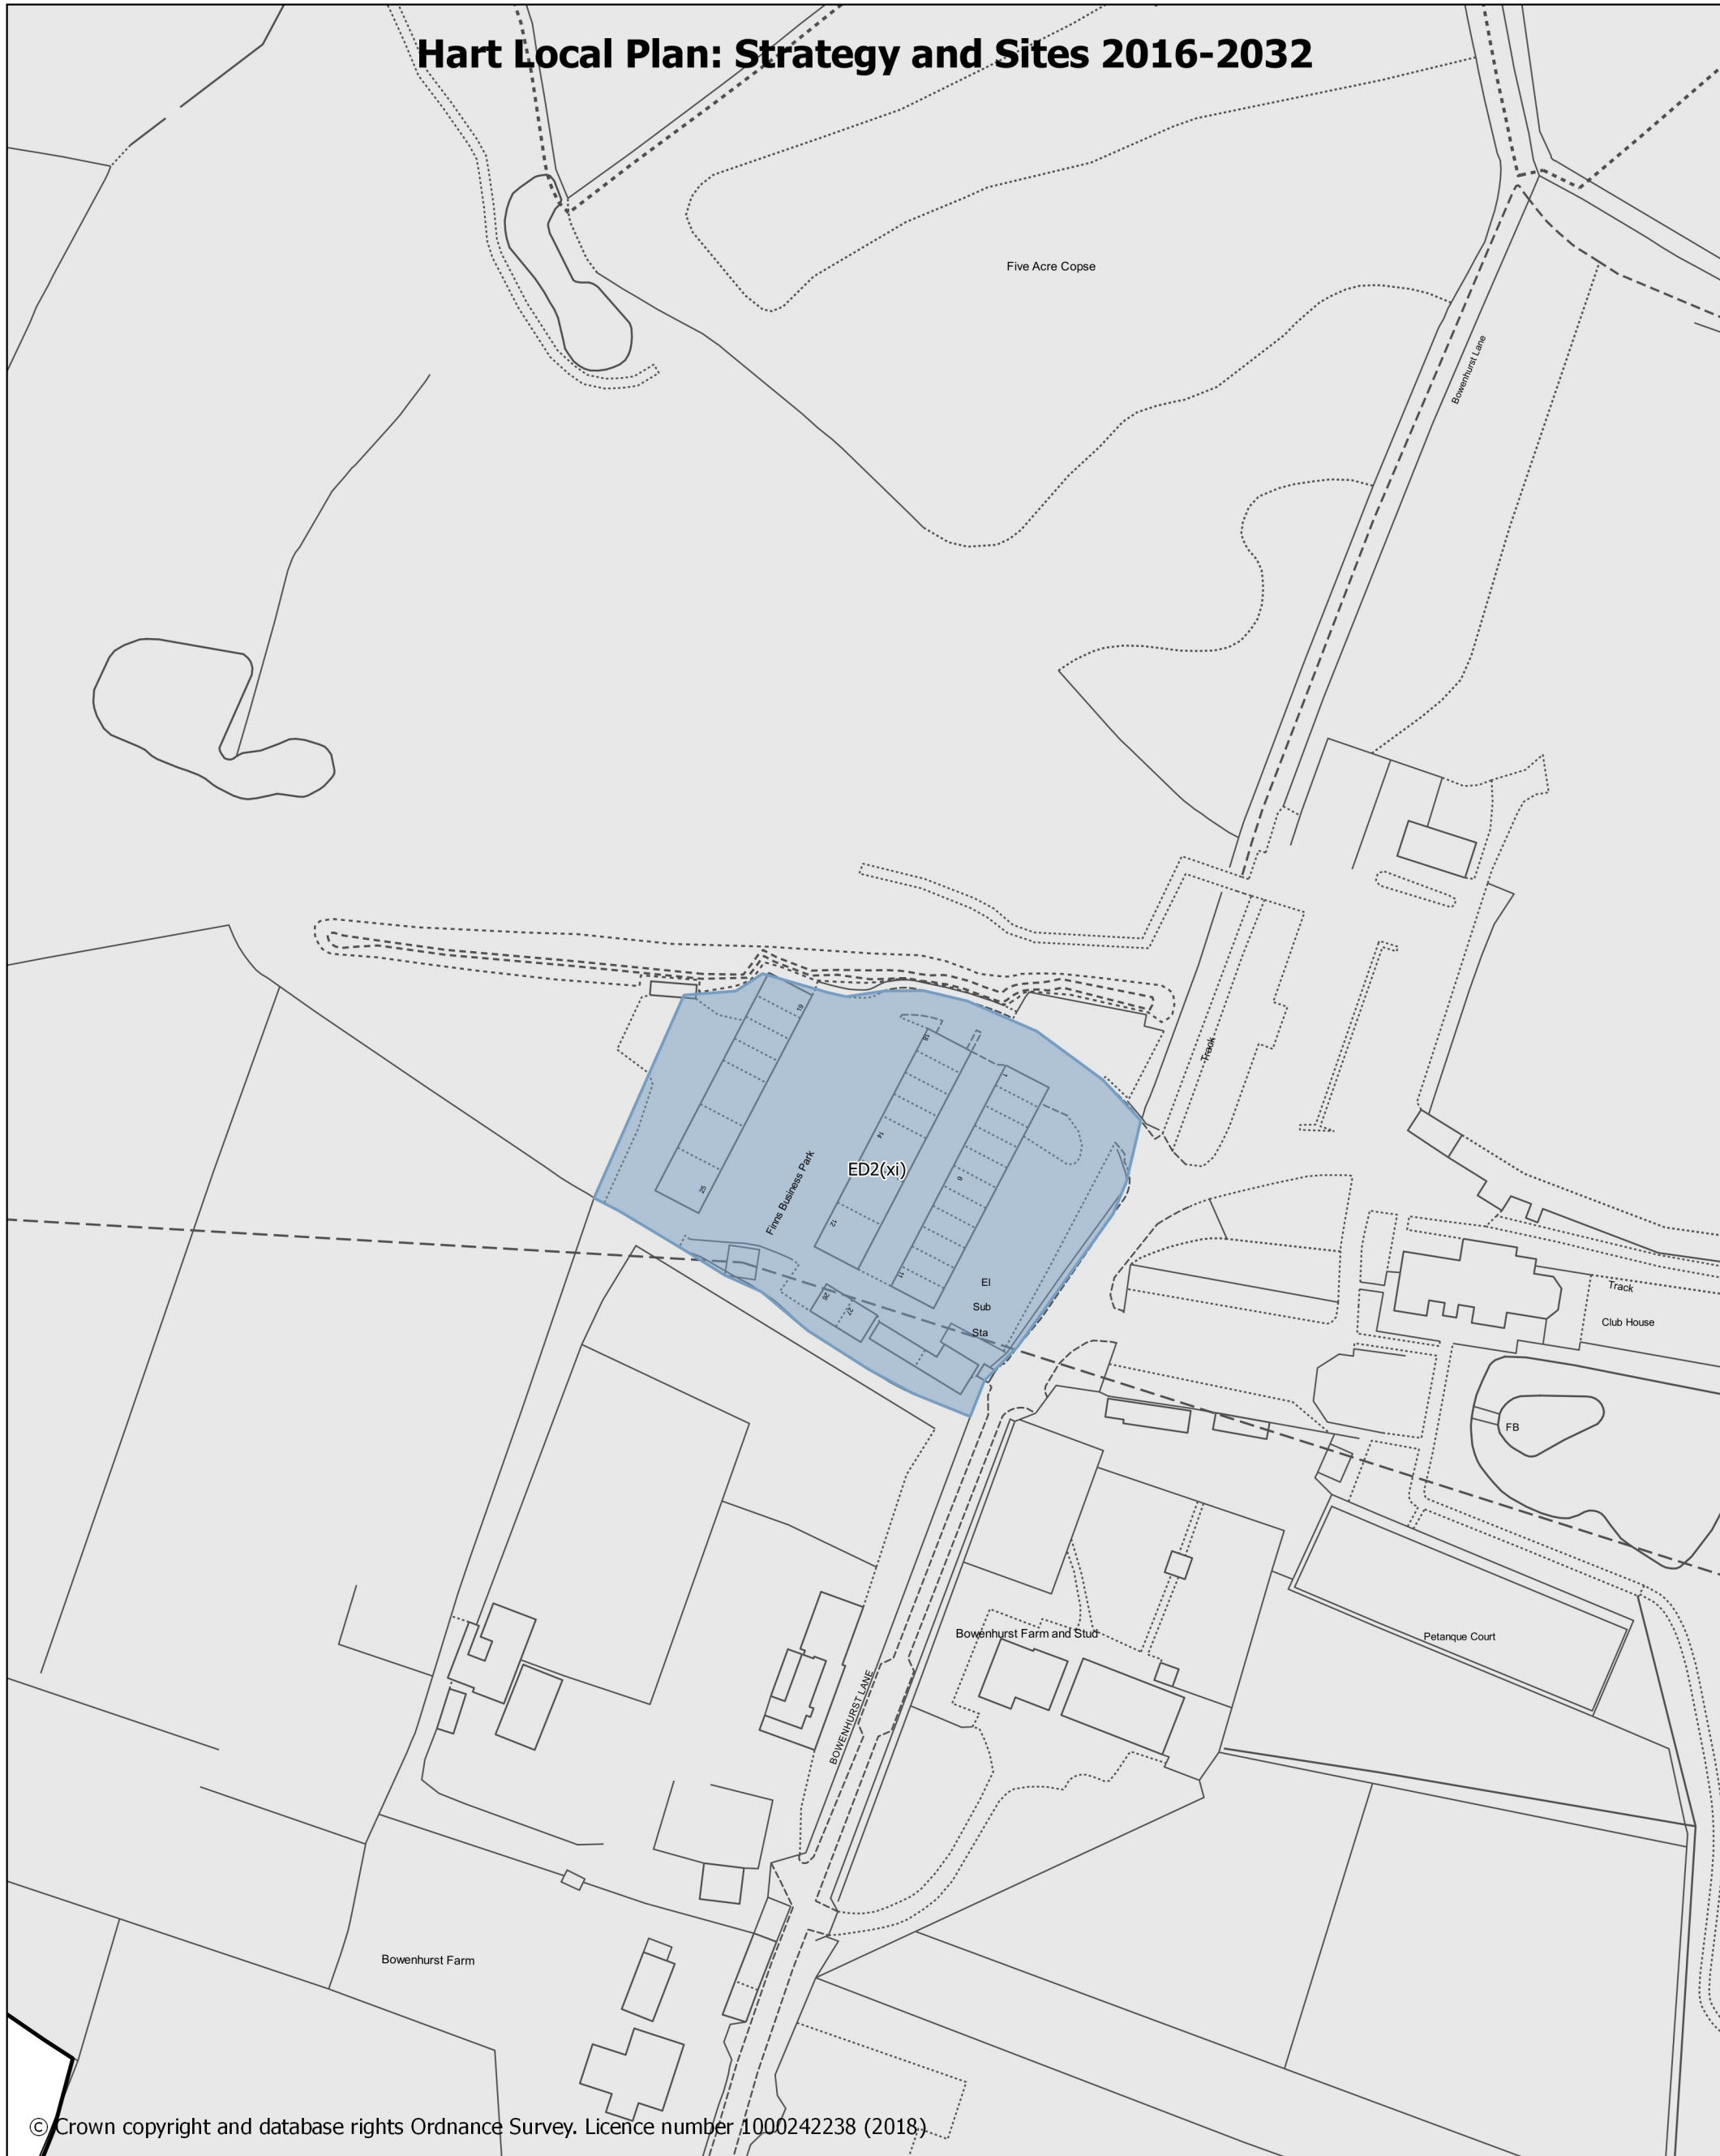

Hart Local Plan: Strategy and Sites 2016-2032

© Crown copyright and database rights Ordnance Survey. Licence number 1000242238 (2018)

-  Settlement Policy Boundary
-  ED2 Locally Important Employment Sites

INSET MAP 34 Finns Business Park

1:1,250