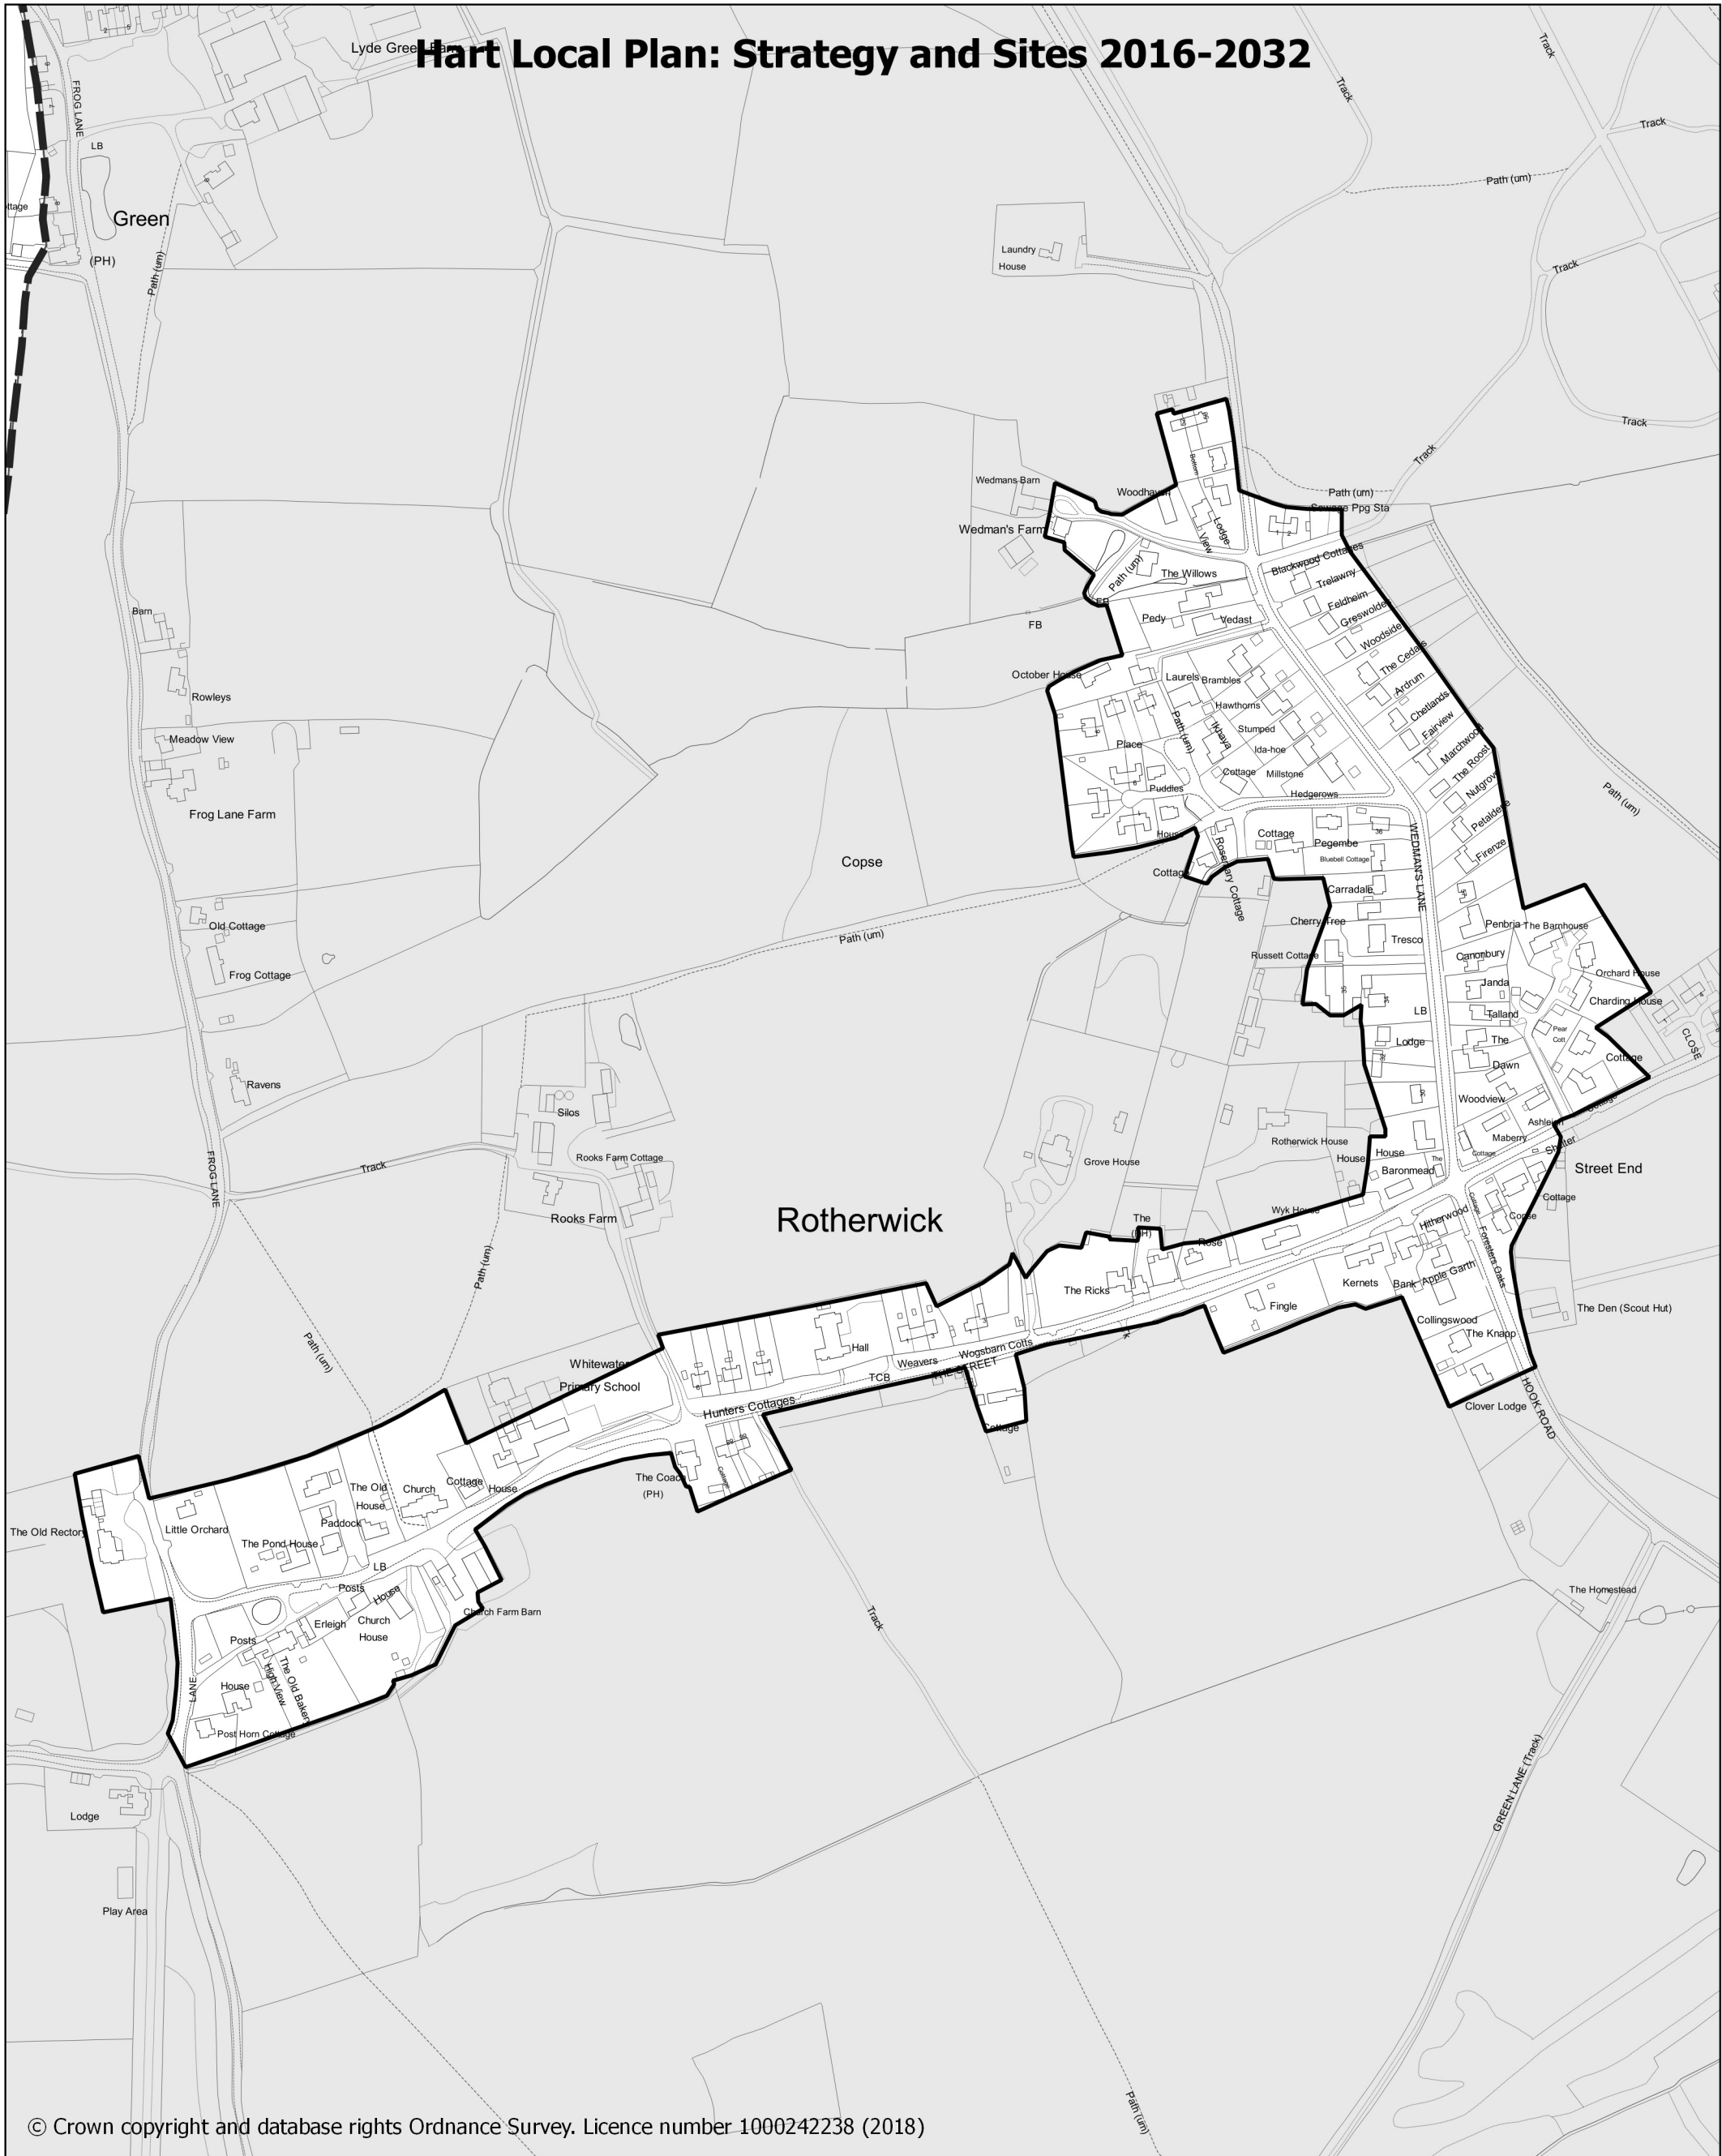

Hart Local Plan: Strategy and Sites 2016-2032

© Crown copyright and database rights Ordnance Survey. Licence number 1000242238 (2018)

-  Hart District Council Boundary
-  Settlement Policy Boundary
-  Countryside

INSET MAP 28 Rotherwick

1:4,000