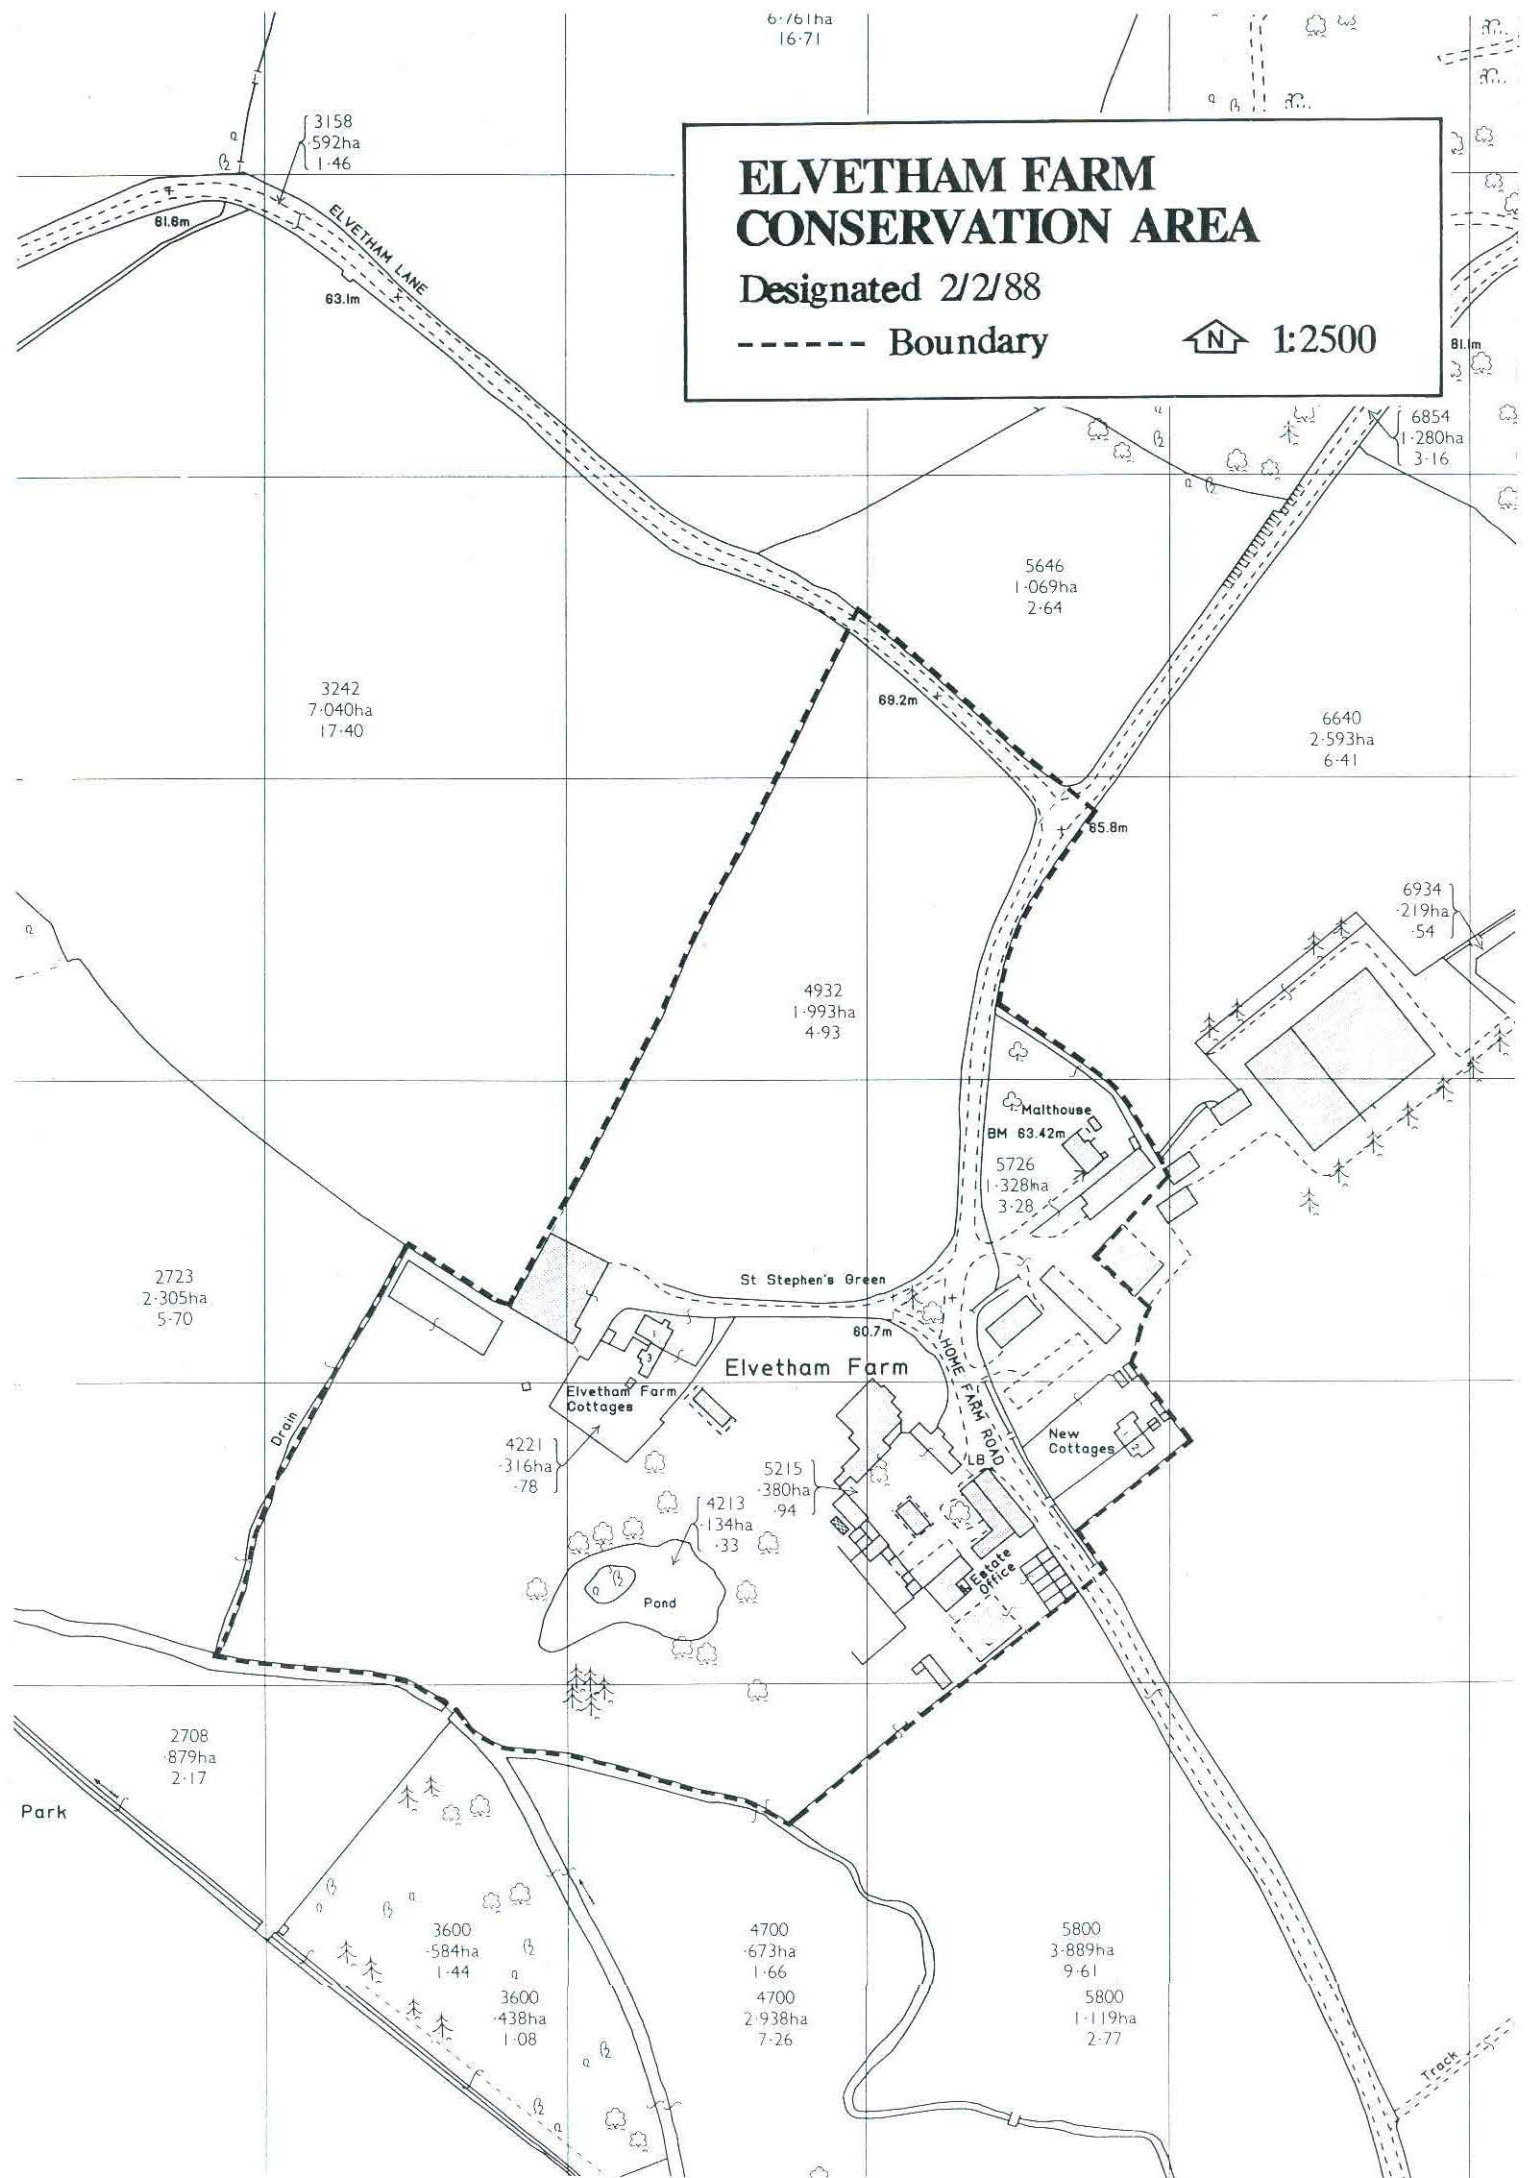

6-761ha
16-71

ELVETHAM FARM CONSERVATION AREA

Designated 2/2/88

----- Boundary

 1:2500

ELVETHAM CONSERVATION AREA

Designated 2/2/88

----- Boundary

↑ N 1:2500